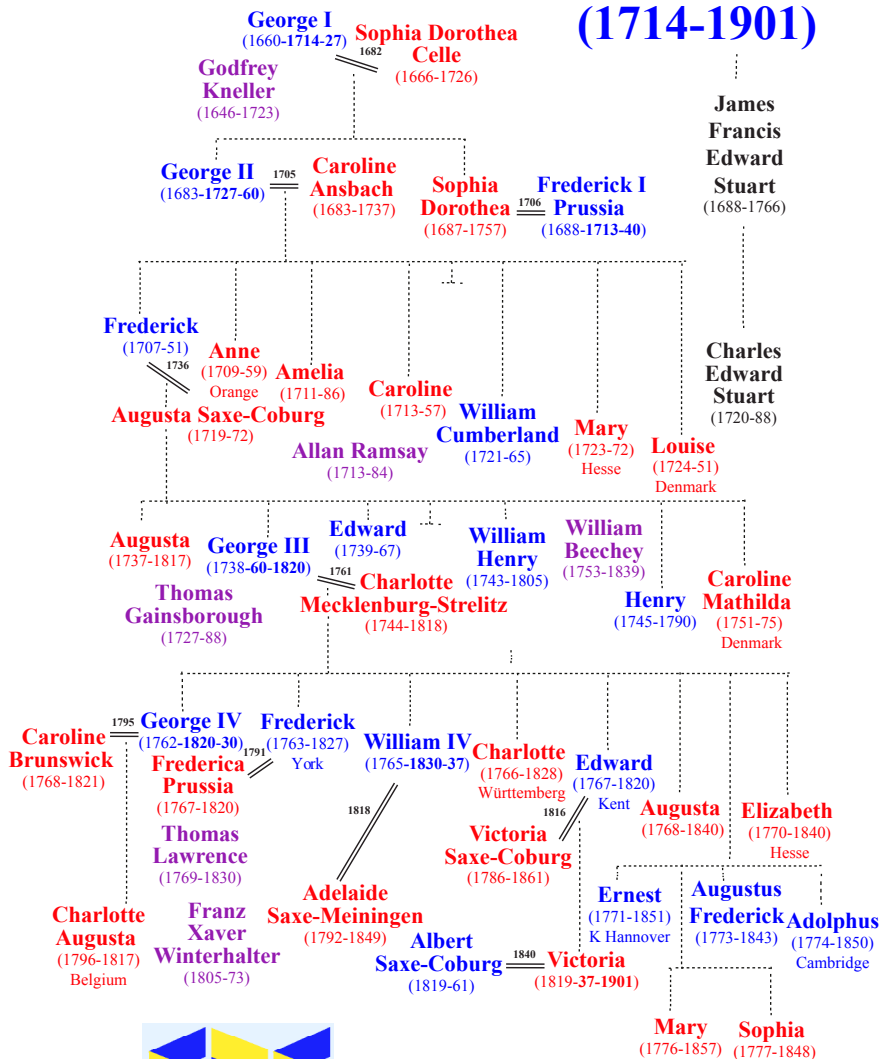

# Hanoverian Royalty

Compiled by Toon Senta

**King George I** (Kneller c1714)  
National Portrait Gallery

**Sophie Dorothea** (?? c1688) Celle Palace

## **George I**

**Marriage Dissolved** (1694)

**Elector of Hanover** (1698)

**Act of Settlement** (1701)

**King of Great Britain** (1714)

**Jacobite Rising** (1715)

**Battle of Preston** (1715)

**Triple Alliance** (1717)