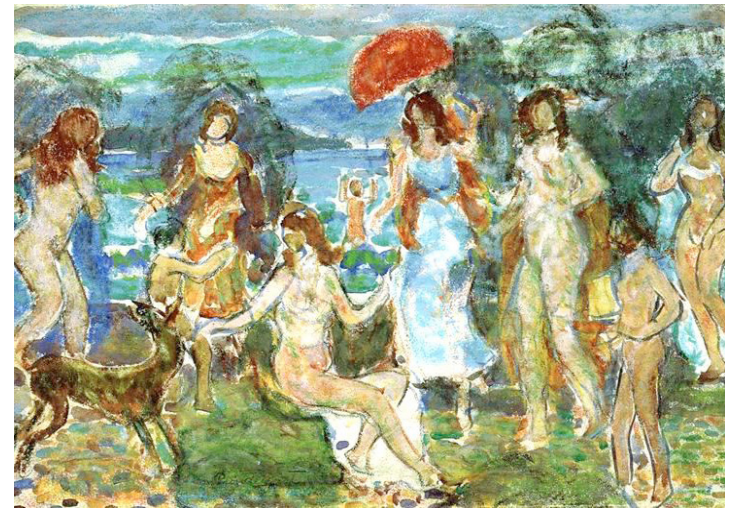

**Distance Hills, Maine
(c1912-15) CP**