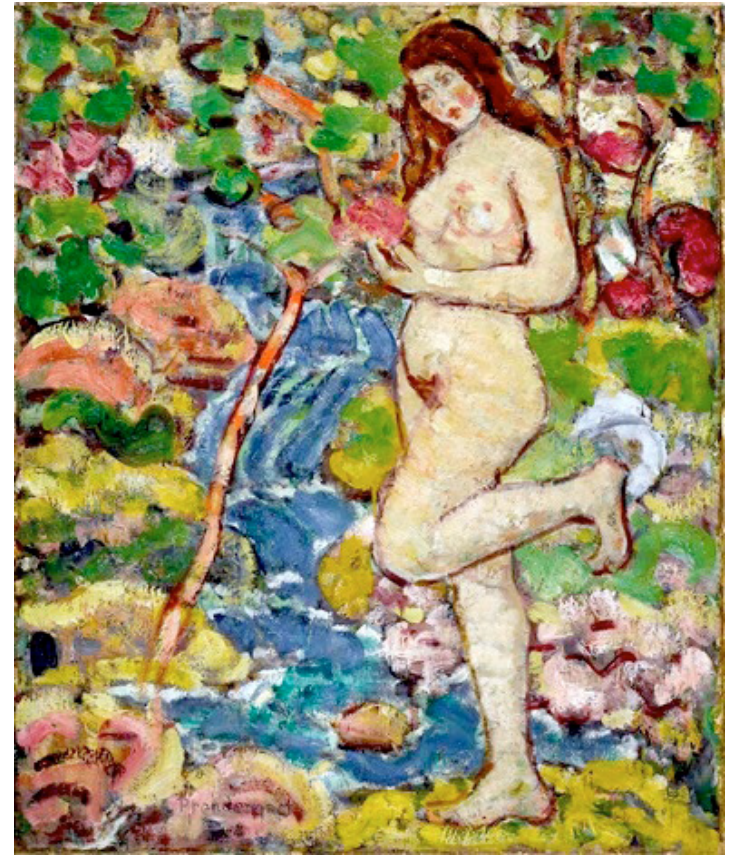

# USA Female Nude Paintings (1890-1930)

Compiled by Toon Senta

## William Merritt Chase (1849-1916)

**Nude (c1901)** National Gallery of Art

**Back of a Nude (1888)** CP

**A Modern Magdalen (c1888)** Museum of Fine Arts

**A Study In Curves (1890)** CP

**Julius LeBlanc Stewart (1855-1919)**

**Study (1892) CP**

**Sunlight (c1898) CP**

**Nude on a Lawn (1899) CP**

**Nymphs Hunting (1898) CP**

**Waterfall (1911) CP**

**Beach No. 3 (c1913) Metropolitan Museum of Art**

## **Maurice Prendergast (1858-1924)**

**Distance Hills, Maine  
(c1912-15) CP**

**Nude (1903) CP**

**Childe  
Hassam  
(1859-1935)**

**The Butterfly (1902)**  
Huntington Museum of Art

**Nude Seated (1912)**  
National Gallery of Art