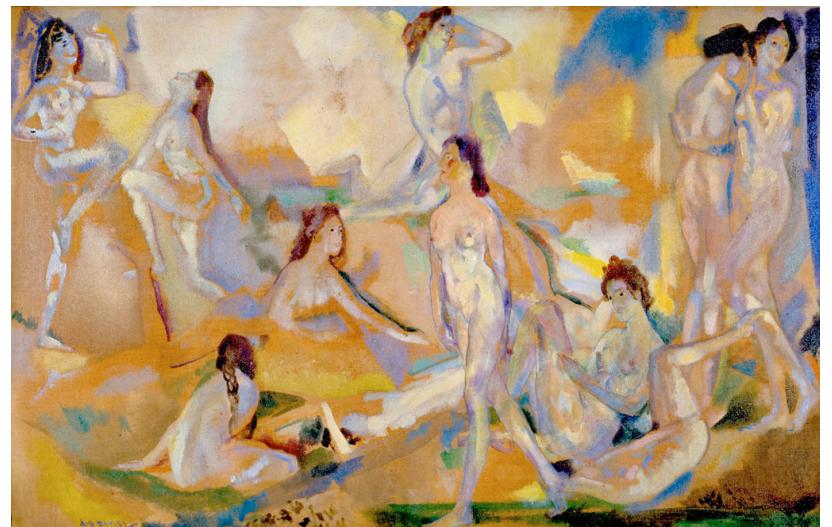

Clasp of Gold (>1900) Minneapolis Institute of Art

Arthur Bowen Davies (1862-1928)

Air, Light, and Wave (1914-17) High Museum of Art