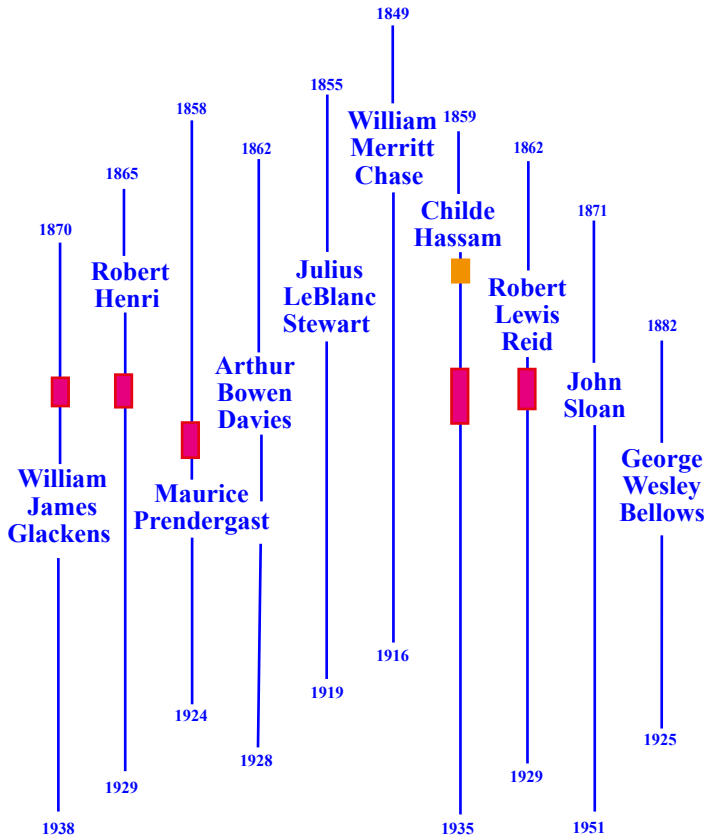

# USA Female Nude Paintings (1890-1930)

Compiled by Toon Senta

## William Merritt Chase (1849-1916)

**Nude (c1901)** National Gallery of Art

**Back of a Nude (1888)** CP

**A Modern Magdalen (c1888)** Museum of Fine Arts

**A Study In Curves (1890)** CP

**Julius LeBlanc Stewart (1855-1919)**

## **Maurice Prendergast (1858-1924)**

**Distance Hills, Maine  
(c1912-15) CP**

**Nude (1903) CP**

**Childe  
Hassam  
(1859-1935)**

**The Butterfly (1902)**  
Huntington Museum of Art

**Nude Seated (1912)**  
National Gallery of Art

# Robert Henri

(1865 - 1929)

**Figure in Motion (1913)**  
Terra Foundation for American Art

**Nude (1911)** Indianapolis MoA

**Mata Moana (1920)** CP

**Nude with Apple**  
(1909-10)  
Brooklyn Museum