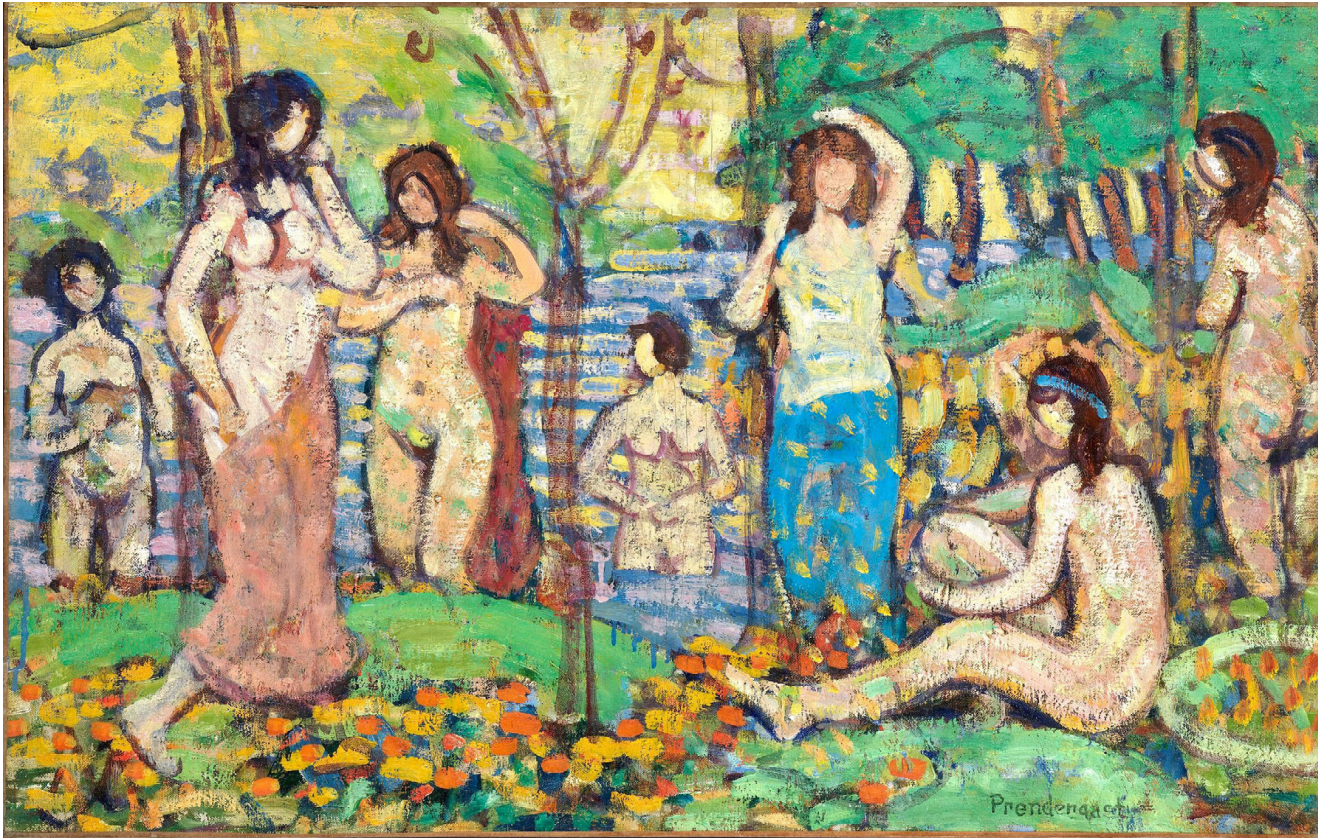

# USA Female Nude Paintings (1890-1930)

Compiled by Toon Senta

## William Merritt Chase (1849-1916)

**Nude (c1901)** National Gallery of Art

**Back of a Nude (1888)** CP

**A Modern Magdalen (c1888)** Museum of Fine Arts

**A Study In Curves (1890)** CP

**Julius LeBlanc Stewart (1855-1919)**

**Study (1892) CP**

**Sunlight (c1898) CP**

**Nude on a Lawn (1899) CP**

**Nymphs Hunting (1898) CP**

**Waterfall (1911) CP**

**Beach No. 3 (c1913) Metropolitan Museum of Art**