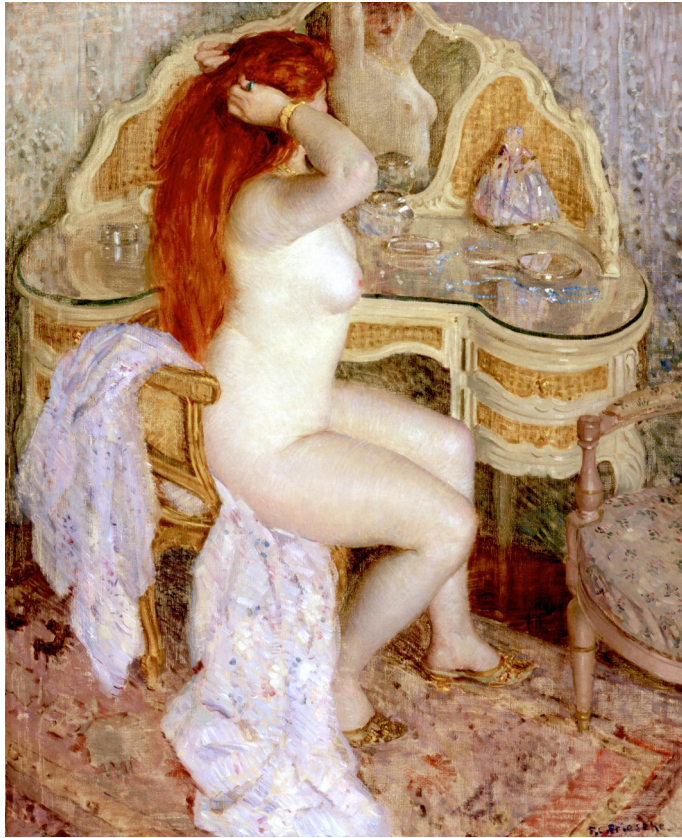

## William Merritt Chase (1849-1916)

**Nude (c1901)** National Gallery of Art

**Back of a Nude (1888)** CP

**A Modern Magdalen (c1888)** Museum of Fine Arts

**A Study In Curves (1890)** CP

**Julius LeBlanc Stewart (1855-1919)**

# William James Glackens

(1870 - 1938)

**Temple Gold Medal  
Nude (1924)** CP

**Nude, Terra  
Cotta  
(1933) CP**

**John  
Sloan  
(1871-1951)**

**Blonde Nude,  
Rose Scarf  
(1918)**  
Crystal Bridges  
Museum of  
American Art

**Blond Nude with Orange,  
Blue Couch (1925) CP**

**Nude with  
Fan (1920)**  
North  
Carolina  
Museum  
of Art

**George  
Wesley  
Bellows  
(1882 - 1925)**

**Two Women  
(1924)**  
Crystal Bridges  
Museum of  
American Art

**Nude Seated at Her Dressing Table**  
(1909) Smithsonian American Art Museum

**Frederick C Frieseke**  
(1874-1939)

**Sleep** (1903)  
Watkins Collection

**Summer** (1914) Metropolitan Museum of Art

Grateful acknowledgement is made to Wikipedia and Wikipedia Commons and all institutions and private individuals providing high quality access to copies of paintings in the public domain in countries where the copyright term is the author's life plus 70 years or fewer.