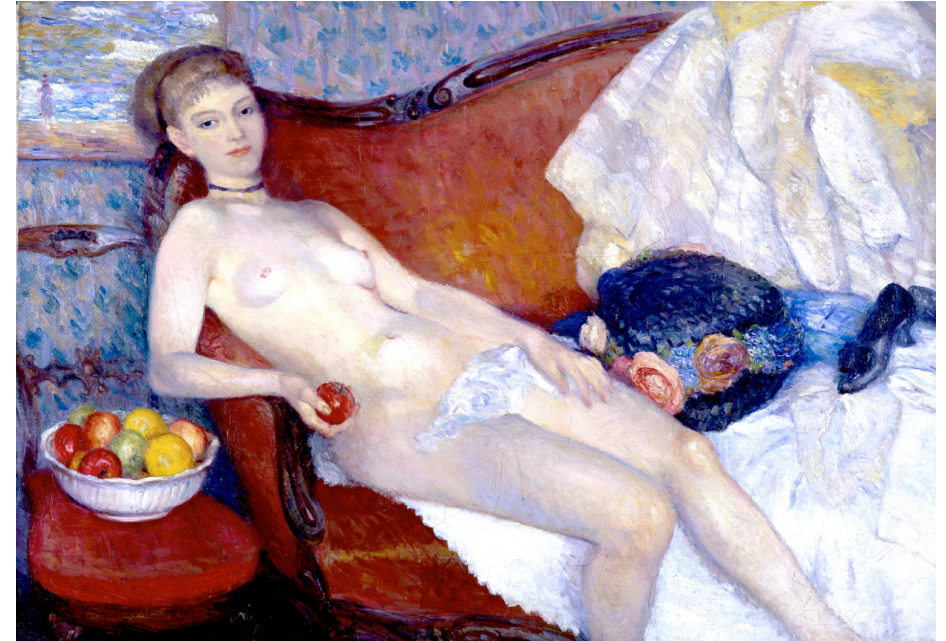

# Robert Henri

(1865 - 1929)

**Figure in Motion (1913)**  
Terra Foundation for American Art

**Nude (1911)** Indianapolis MoA

**Mata Moana (1920)** CP

**Nude with Apple**  
(1909-10)  
Brooklyn Museum