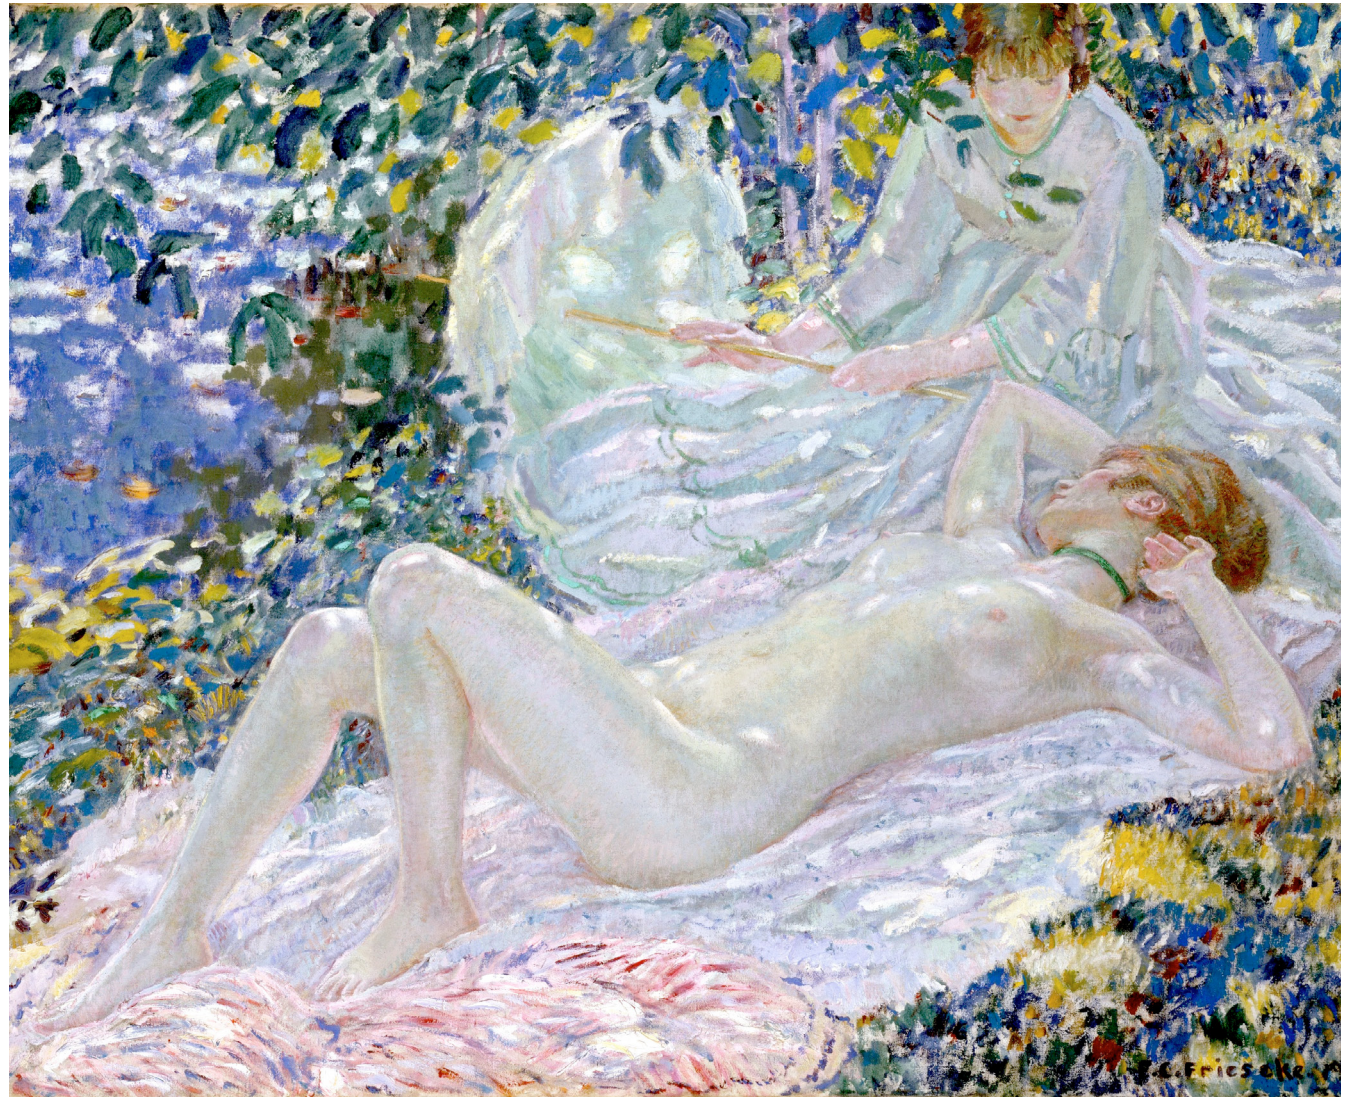

## William Merritt Chase (1849-1916)

**Nude (c1901)** National Gallery of Art

**Back of a Nude (1888)** CP

**A Modern Magdalen (c1888)** Museum of Fine Arts

**A Study In Curves (1890)** CP

**Julius LeBlanc Stewart (1855-1919)**

**Blond Nude with Orange,  
Blue Couch (1925) CP**

**Nude with  
Fan (1920)**  
North  
Carolina  
Museum  
of Art

**George  
Wesley  
Bellows  
(1882 - 1925)**

**Two Women  
(1924)**  
Crystal Bridges  
Museum of  
American Art

**Nude Seated at Her Dressing Table**  
(1909) Smithsonian American Art Museum

**Frederick C Frieseke**  
(1874-1939)

**Sleep** (1903)  
Watkins Collection

**Summer** (1914) Metropolitan Museum of Art

Grateful acknowledgement is made to Wikipedia and Wikipedia Commons and all institutions and private individuals providing high quality access to copies of paintings in the public domain in countries where the copyright term is the author's life plus 70 years or fewer.