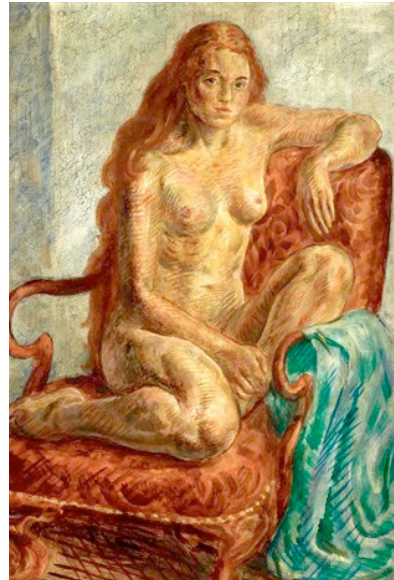

**Blonde Nude,
Rose Scarf
(1918)**
Crystal Bridges
Museum of
American Art

**Blond Nude with Orange,
Blue Couch (1925) CP**

**Nude, Terra
Cotta
(1933) CP**