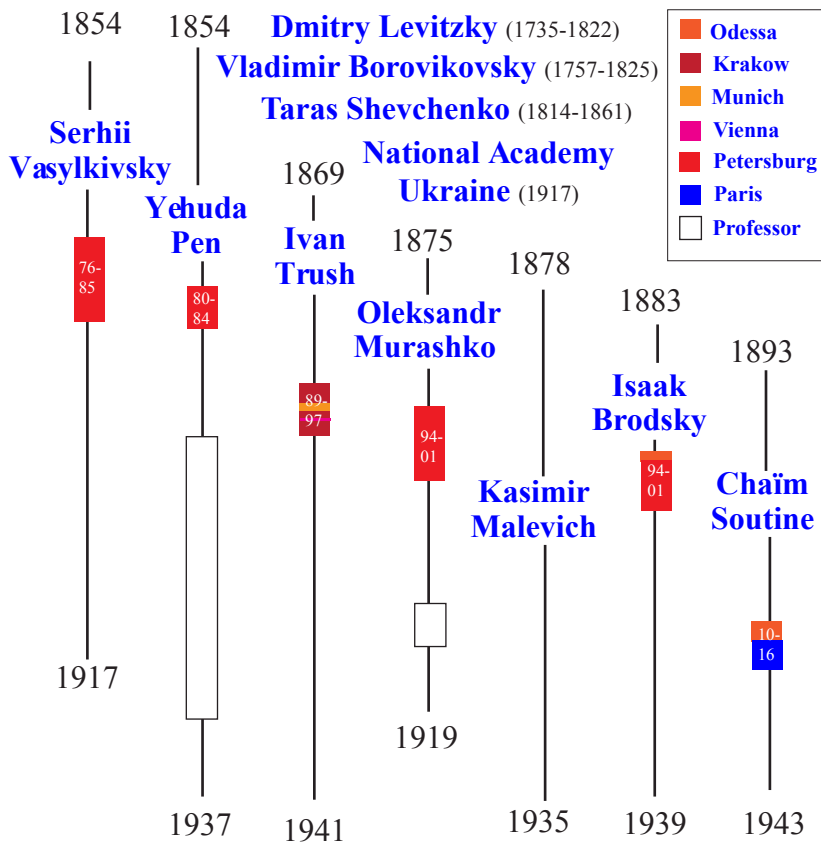

Ukraine/Belarus

Oil Painters (1750-1920)

Compiled by Toon Senta

Dmitry Levitzky (1735-1822)

Maria Dyakova
(1778) Tretyakov Gallery

Catherine II the Legislatress in the Temple of the Goddess of Justice
(1785) Russian Museum

Baryatinskaya (c1817)
Pskov Museum-Reserve

**Elizabeth Grigorievna
Temkin in Diana's image**
(1798) Tretyakov Gallery

(1757-1825)

Skobeeva (c1795) Russian Museum

Taras Shevchenko (1814-1861)

Woman (1830-47)
NMTS