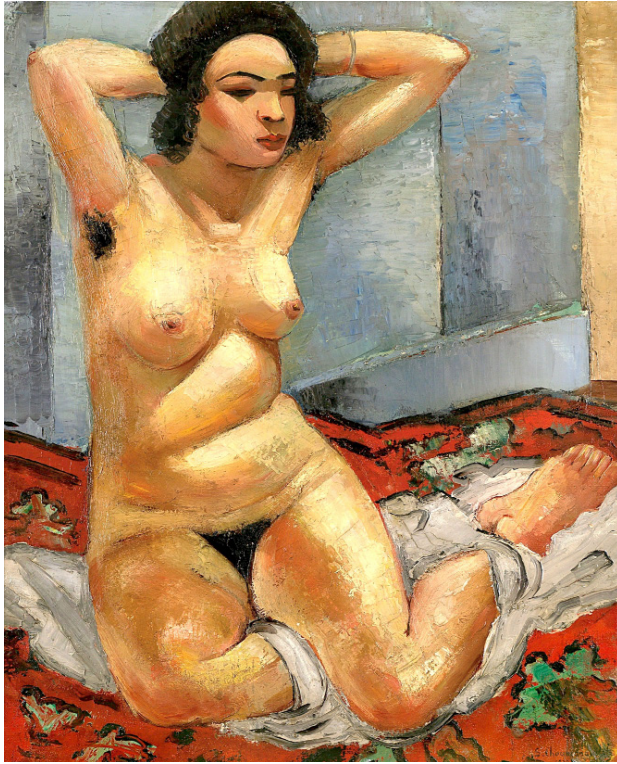

# Sava Šumanović

(1896-1942)

Self-portrait (1925) CP

Compiled by Toon Senta

Pastirica (1924) CP

Bar in Paris (1929) CP

Parisian Love (1927) CP

**Model in the Atelier (1939) CP**

**White vase (?) National Museum of Serbia**

**Flirting in the Moonlight (1939) Sava Šumanović Gallery**

**Nude Woman (1929)**  
Pavle Beljanski Memorial Collection

**Female Nude in a Red Armchair (1934) CP**