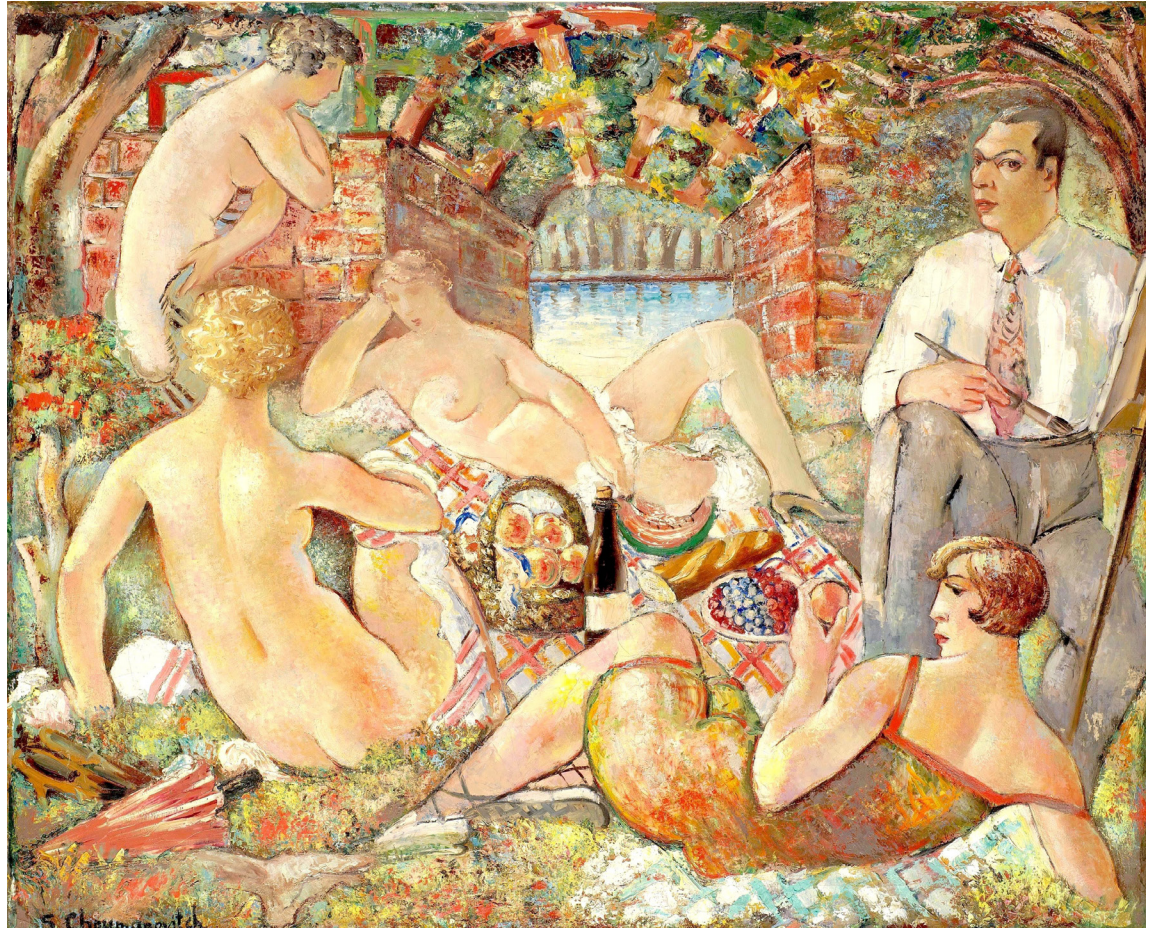

Luncheon on the Grass (1927) Pavle Beljanski Memorial Collection