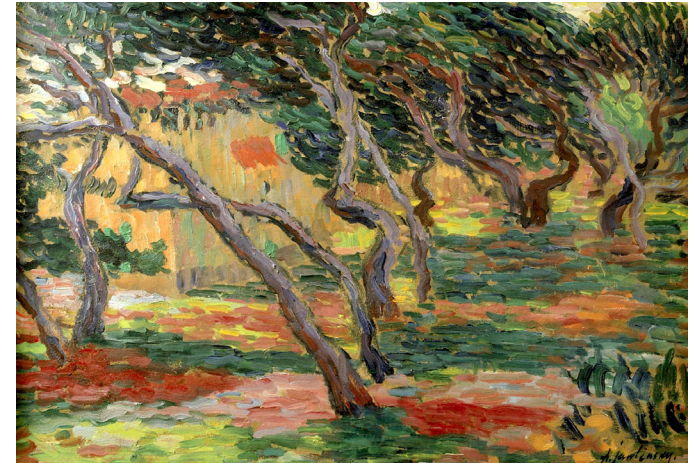

# Alexej von Jawlensky

(1864-1941)

Olive Grove (1906) Museum Ludwig

Schokko with Red Hat (1909)  
Columbus Museum of Art

Portrait of a Lady (c1910)  
Belvedere

Sitting Nude (c1910) Lenbachhaus

Young Girl with a Flowered Hat  
(1910) Albertina