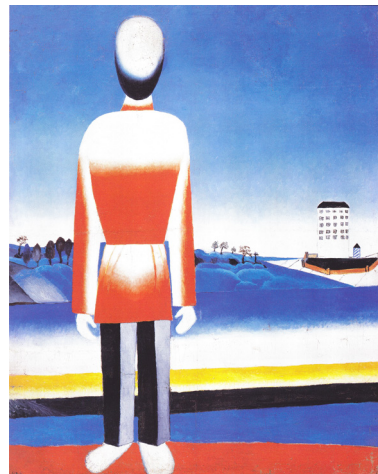

# Kazimir Malevich (1878-1935)

Gallant Society in Park (1908) Stedelijk Museum

Self-portrait (1910) Russian Museum

Bathers (1910) CP

Little Town (c1908) Radishchev Art Museum

Rest. Society with Cylinders (1908) Russian Museum