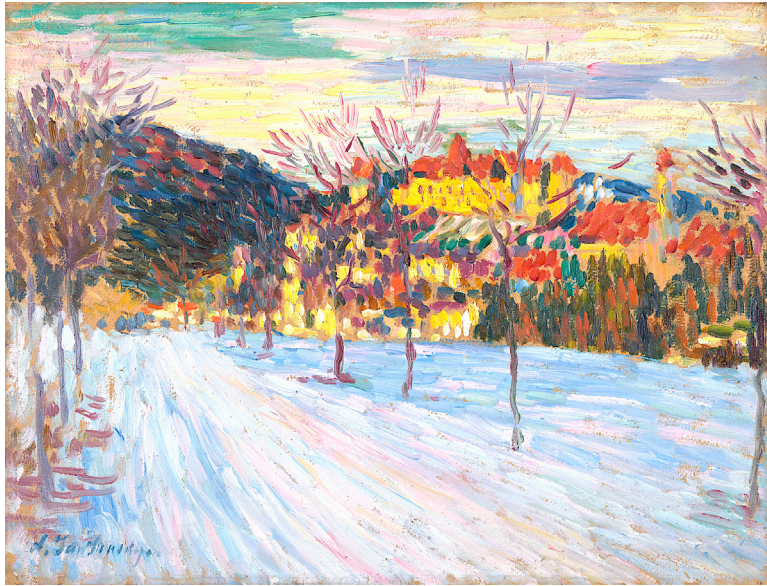

Feet (1905) Lenbachhaus