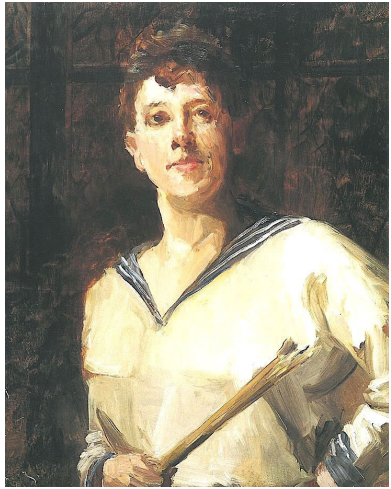

Marianne von Werefkin (1860-1938)

Self-portrait in Sailor Shirt (1893) Museo Communale d'Arte Moderna, Ascona