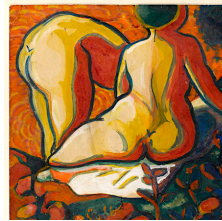

# Kazimir Malevich (1878-1935)

Gallant Society in Park (1908) Stedelijk Museum

Self-portrait (1910) Russian Museum

Bathers (1910) CP

Little Town (c1908) Radishchev Art Museum

Rest. Society with Cylinders (1908) Russian Museum