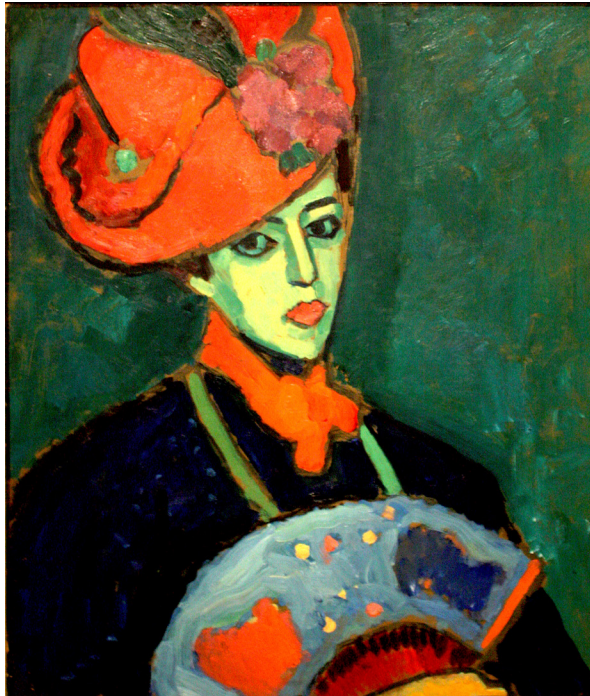

# Alexej von Jawlensky

(1864-1941)

Olive Grove (1906) Museum Ludwig

Schokko with Red Hat (1909)  
Columbus Museum of Art

Portrait of a Lady (c1910)  
Belvedere

Sitting Nude (c1910) Lenbachhaus

Young Girl with a Flowered Hat  
(1910) Albertina