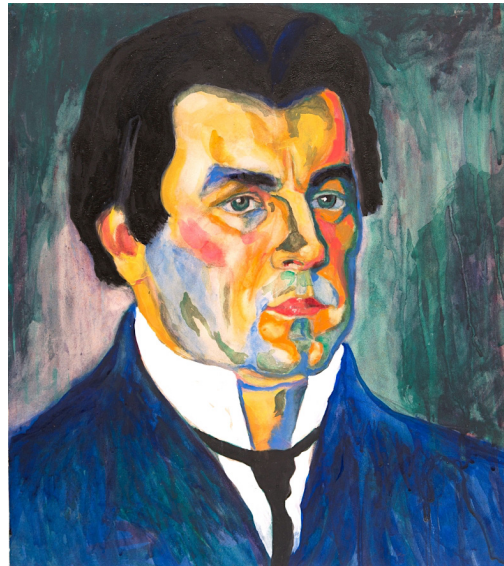

## **Pyotr Konchalovsky (1876-1956)**

**Self-portrait with Family (1917) CP**

# Kazimir Malevich (1878-1935)

Gallant Society in Park (1908) Stedelijk Museum

Self-portrait (1910) Russian Museum

Bathers (1910) CP

Little Town (c1908) Radishchev Art Museum

Rest. Society with Cylinders (1908) Russian Museum

Man in Supreme Landscape (1920s) Albertina

House in a Yard (1920s) Albertina

**Olga Lanceray (1910) CP**