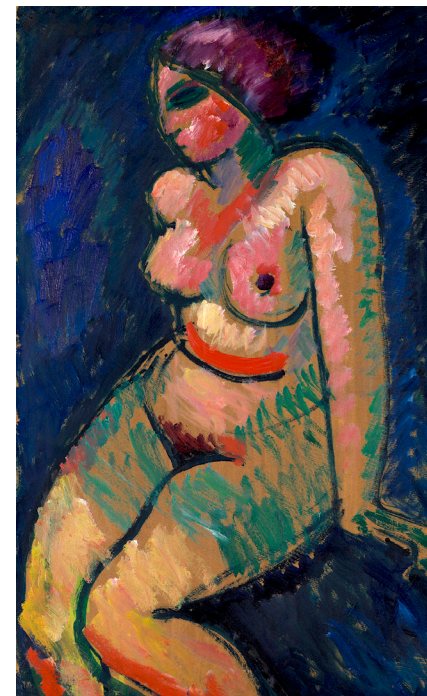

# Alexej von Jawlensky

(1864-1941)

Olive Grove (1906) Museum Ludwig

Schokko with Red Hat (1909)  
Columbus Museum of Art

Portrait of a Lady (c1910)  
Belvedere

Sitting Nude (c1910) Lenbachhaus

Young Girl with a Flowered Hat  
(1910) Albertina