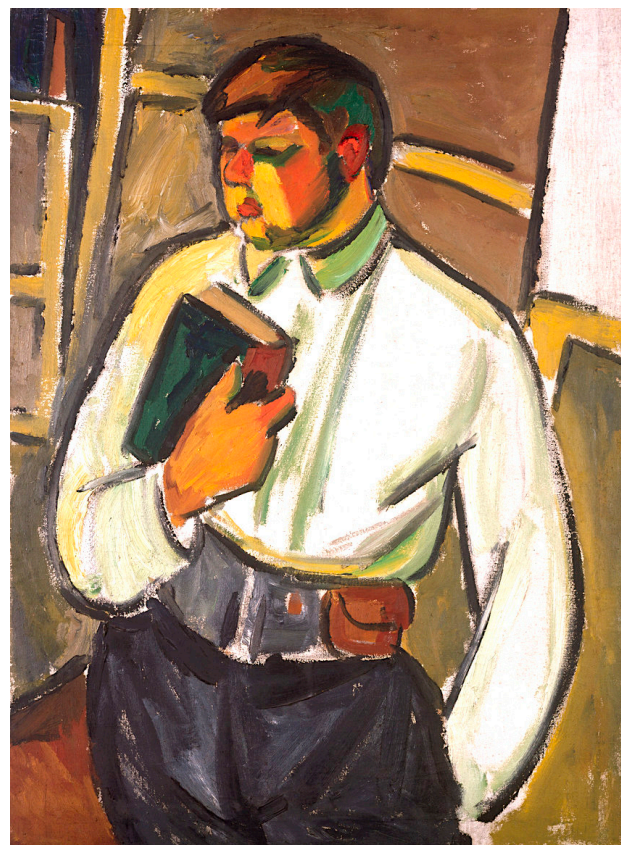

Portrait of a Man
(1910)
Museum Ludwig