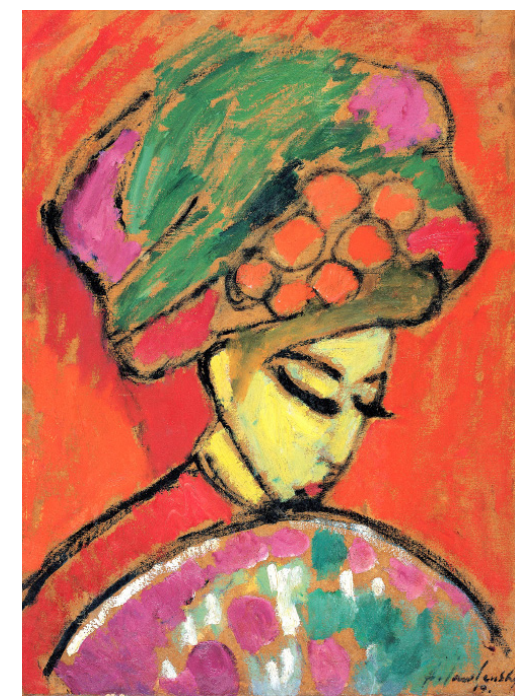

# Alexej von Jawlensky

(1864-1941)

Olive Grove (1906) Museum Ludwig

Schokko with Red Hat (1909)  
Columbus Museum of Art

Portrait of a Lady (c1910)  
Belvedere

Sitting Nude (c1910) Lenbachhaus

Young Girl with a Flowered Hat  
(1910) Albertina