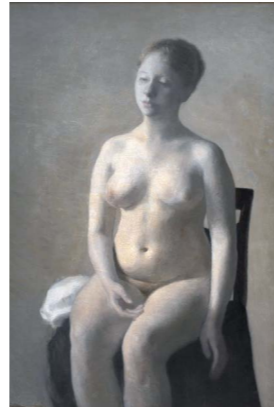

Vilhelm Hammershøi (1864-1916)

Strandgade Room with the Artist's Wife (1901)
Statens Museum for Kunst

Student Vermehren Royal Danish Academy of Arts Copenhagen Interior School

Seated Female Nude (1889)
Statens Museum for Kunst

**Carl Holsøe
Peter Ilsted**

Nude Female Model (1884)
Statens Museum for Kunst

Anna Hammershøi (1885)
Hirschsprung Collection

Interior with Ida in White Chair (1900) CP

Interior of Strandgade 30 (1901) Statens Museum for Kunst