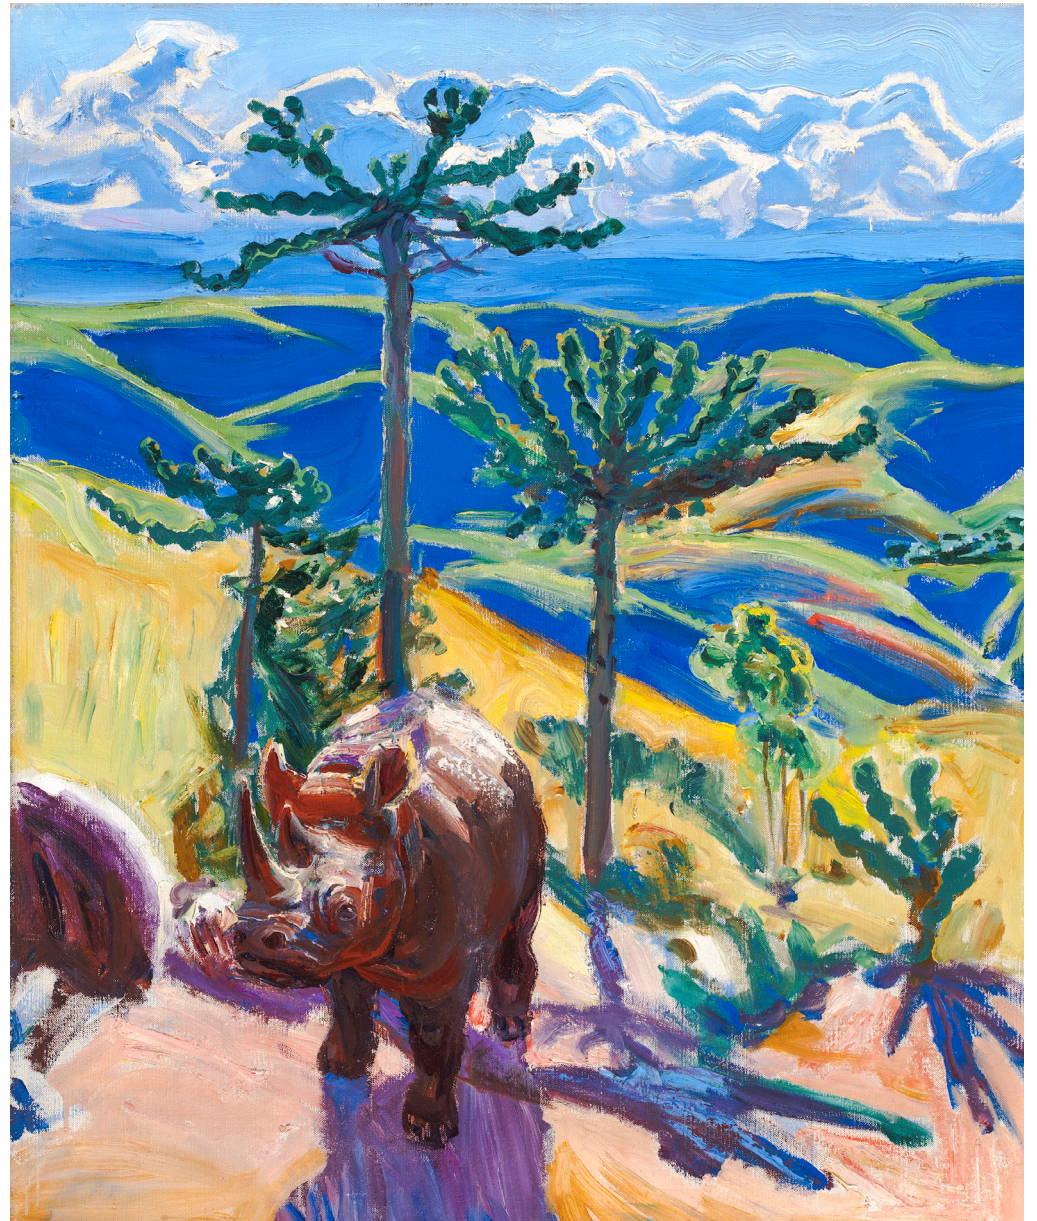

# Akseli Gallen-Kallela

(1865-1931)

(c1890)

(1906)

(1918)

Compiled by Toon Senta

**Boy with Crow (1884)** Turku Art Museum

**Lost (1886)** Atheneum

**Spring Sun at Konginkangas (1906)** CP

**Lair of the Lynx (1906)**  
Art Foundation Merita

**Lake View in Autumn (1909)** CP

**Mt. Donia Sabuk (1909)** Ateneum

**Aallottaret**  
(1909) CP

**Skeleton of a Camel** (1909)  
Gallen-Kallela Museum

**Rhinoceros and Euphorbia  
Trees** (1909/10) CP

**Kalela on a Winter Night**  
(1896) CP

**Portrait of Mary (1917) CP**

**Self-Portrait for the Uffizi Gallery (1916)**  
Gallen-Kallela Museum

**Kalela in Autumn**  
(1915) CP