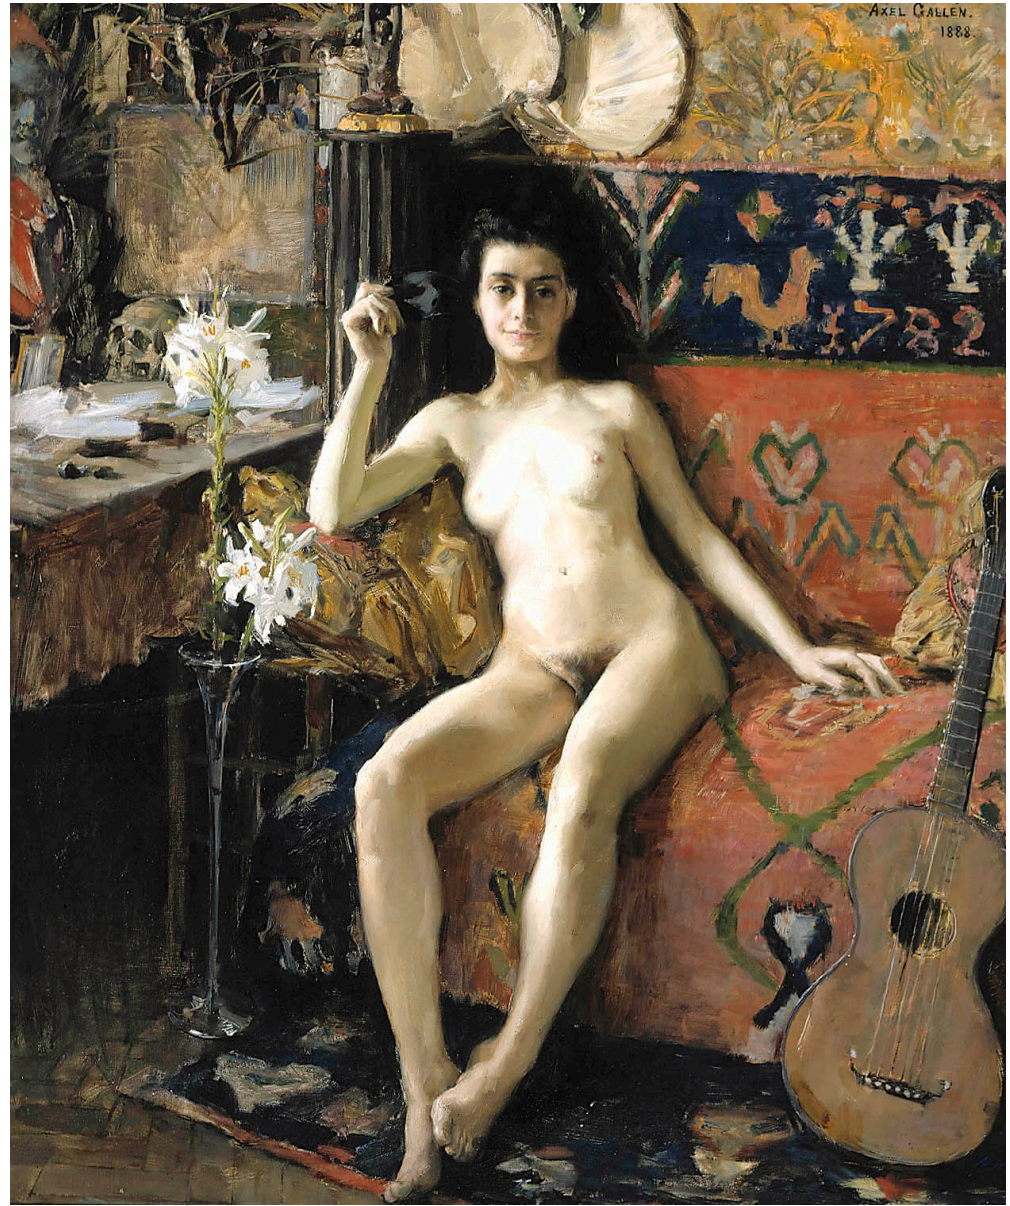

# Akseli Gallen-Kallela

(1865-1931)

(c1890)

(1906)

(1918)

Compiled by Toon Senta

**Boy with Crow (1884)** Turku Art Museum

**Lost (1886)** Atheneum

**In a Café in Paris (1886)** Serlachius Museum Gösta

**Woman Grilling Fish (1886)** Ateneum

**Mother and Child (1887)** Serlachius Museum Gösta

**Study of a Nude (1885)**  
Serlachius Museum Gösta

**Study of a Standing Nude (1886)**  
Serlachius Museum Gösta

**Despair, a study for the fresco 'By the River of Tuonela' in the Sigrid Jusélius Mausoleum (1903)**  
Serlachius Museum Gösta

**In the Sauna (1889) Ateneum**

**Démâsquée (1888) Ateneum**

**Girl in the Old Church of Keuruu (1889)**  
Serlachius Museum Gösta