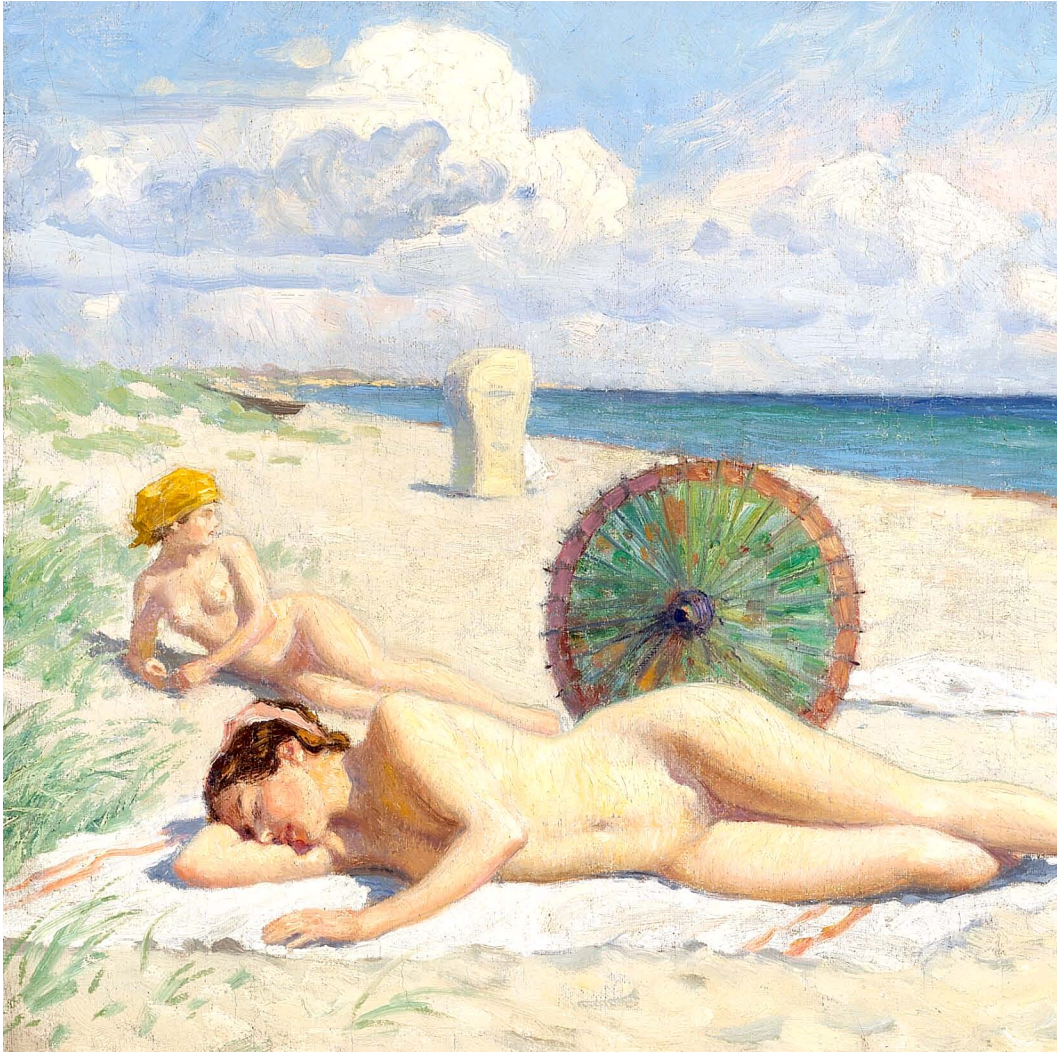

Paul Gustav Fischer

(1861-1934) Nudes

Dance of the female elves (??) CP

Compiled by Toon Senta

Model on a Bed, Glow of Red Lamp (c1900) CP

At the Sarcophagus (1929) CP

From the Artist's Studio (1904) CP

Seated Model (c1910) CP

Nude with red flower (1914) CP Interior (1914) CP

Two young women and a Japanese parasol on Hornbæk beach (c1920) CP

Young women on the beach at Hornbæk (c1920) CP

Bather at the beach (c1920) CP

**Girls
on the
beach,
Båstad
(?) CP**

**Nude
Bathers
on a
Beach
(1889)
CP**

**Summer
on the
Beach
(c1916) CP**

**Two Bathing
Girls in the
Bushes near
the Coast of
Hornbæk
(1917) CP**

**Three Young
Women
at the Beach
(1913) CP**

**On
the
Beach
(??) CP**