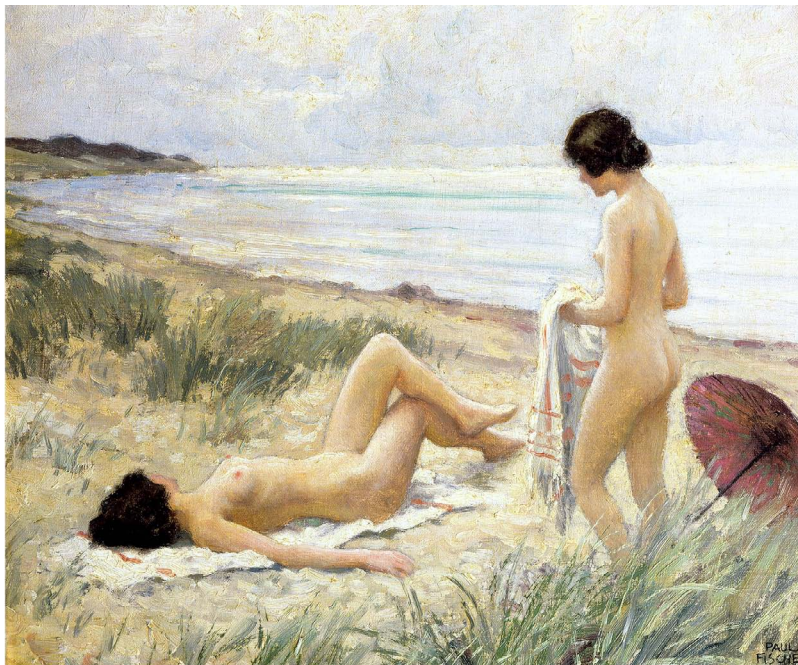

Paul Gustav Fischer

(1861-1934) Nudes

Dance of the female elves (??) CP

Compiled by Toon Senta

Model on a Bed, Glow of Red Lamp (c1900) CP

At the Sarcophagus (1929) CP

From the Artist's Studio (1904) CP

Seated Model (c1910) CP

Nude with red flower (1914) CP Interior (1914) CP

Two young women and a Japanese parasol on Hornbæk beach (c1920) CP

Young women on the beach at Hornbæk (c1920) CP

Bather at the beach (c1920) CP

**Girls
on the
beach,
Båstad
(?) CP**

**Nude
Bathers
on a
Beach
(1889)
CP**

**Summer
on the
Beach
(c1916) CP**

**Two Bathing
Girls in the
Bushes near
the Coast of
Hornbæk
(1917) CP**

**Three Young
Women
at the Beach
(1913) CP**

**On
the
Beach
(??) CP**