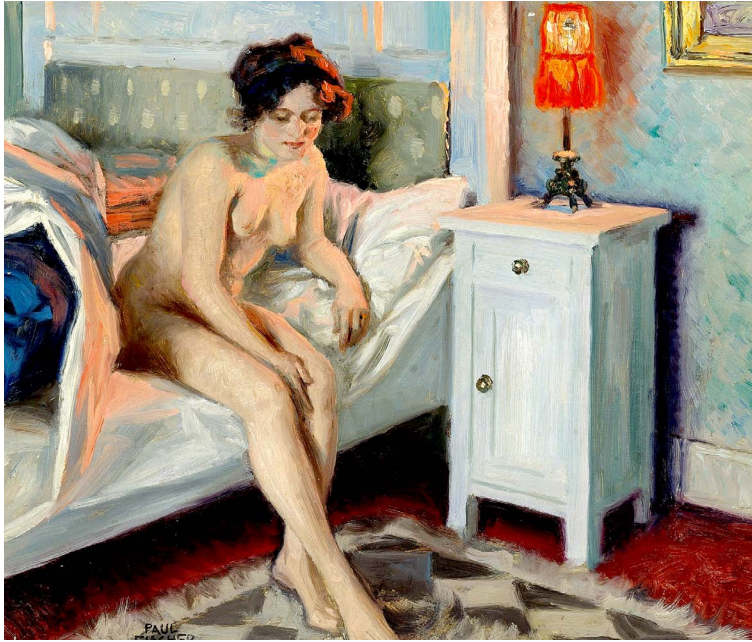

Paul Gustav Fischer

(1861-1934) Nudes

Dance of the female elves (??) CP

Compiled by Toon Senta

Model on a Bed, Glow of Red Lamp (c1900) CP

At the Sarcophagus (1929) CP

From the Artist's Studio (1904) CP

Seated Model (c1910) CP

Nude with red flower (1914) CP Interior (1914) CP

Two young women and a Japanese parasol on Hornbæk beach (c1920) CP

Young women on the beach at Hornbæk (c1920) CP

Bather at the beach (c1920) CP

**Girls
on the
beach,
Båstad
(?) CP**

**Nude
Bathers
on a
Beach
(1889)
CP**

**Summer
on the
Beach
(c1916) CP**

**Two Bathing
Girls in the
Bushes near
the Coast of
Hornbæk
(1917) CP**

**Three Young
Women
at the Beach
(1913) CP**

**On
the
Beach
(??) CP**