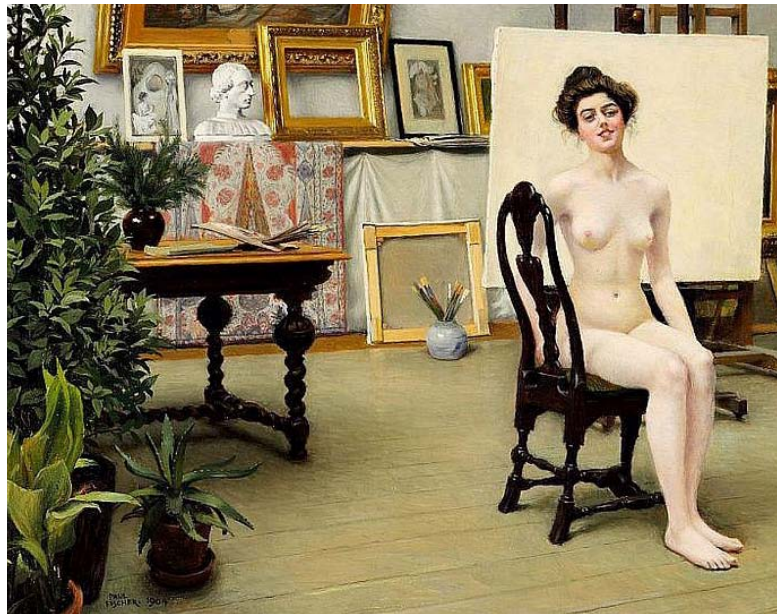

Paul Gustav Fischer

(1861-1934) Nudes

Dance of the female elves (??) CP

Compiled by Toon Senta

Model on a Bed, Glow of Red Lamp (c1900) CP

At the Sarcophagus (1929) CP

From the Artist's Studio (1904) CP

Seated Model (c1910) CP

Nude with red flower (1914) CP Interior (1914) CP

Two young women and a Japanese parasol on Hornbæk beach (c1920) CP

Young women on the beach at Hornbæk (c1920) CP

Bather at the beach (c1920) CP

**Girls
on the
beach,
Båstad
(?) CP**

**Nude
Bathers
on a
Beach
(1889)
CP**

**Summer
on the
Beach
(c1916) CP**

**Two Bathing
Girls in the
Bushes near
the Coast of
Hornbæk
(1917) CP**

**Three Young
Women
at the Beach
(1913) CP**

**On
the
Beach
(??) CP**