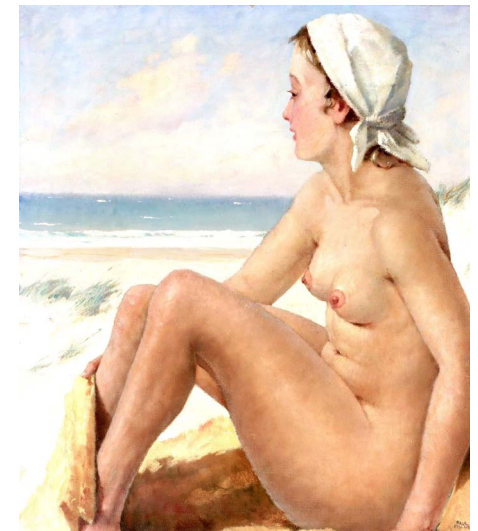

Paul Gustav Fischer

(1861-1934) Nudes

Dance of the female elves (??) CP

Compiled by Toon Senta

Model on a Bed, Glow of Red Lamp (c1900) CP

At the Sarcophagus (1929) CP

From the Artist's Studio (1904) CP

Seated Model (c1910) CP

Nude with red flower (1914) CP Interior (1914) CP

Two young women and a Japanese parasol on Hornbæk beach (c1920) CP

Young women on the beach at Hornbæk (c1920) CP

Bather at the beach (c1920) CP

**Girls
on the
beach,
Båstad
(?) CP**

**Nude
Bathers
on a
Beach
(1889)
CP**

**Summer
on the
Beach
(c1916) CP**

**Two Bathing
Girls in the
Bushes near
the Coast of
Hornbæk
(1917) CP**

**Three Young
Women
at the Beach
(1913) CP**

**On
the
Beach
(??) CP**