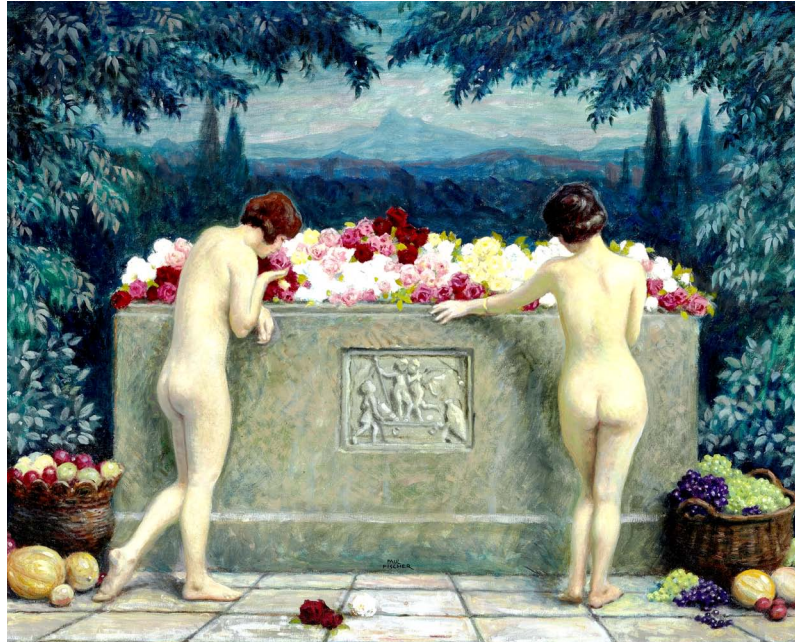

Paul Gustav Fischer

(1861-1934) Nudes

Dance of the female elves (??) CP

Compiled by Toon Senta

Model on a Bed, Glow of Red Lamp (c1900) CP

At the Sarcophagus (1929) CP

From the Artist's Studio (1904) CP

Seated Model (c1910) CP

Nude with red flower (1914) CP Interior (1914) CP

Two young women and a Japanese parasol on Hornbæk beach (c1920) CP

Young women on the beach at Hornbæk (c1920) CP

Bather at the beach (c1920) CP

**Girls
on the
beach,
Båstad
(?) CP**

**Nude
Bathers
on a
Beach
(1889)
CP**

**Summer
on the
Beach
(c1916) CP**

**Two Bathing
Girls in the
Bushes near
the Coast of
Hornbæk
(1917) CP**

**Three Young
Women
at the Beach
(1913) CP**

**On
the
Beach
(??) CP**