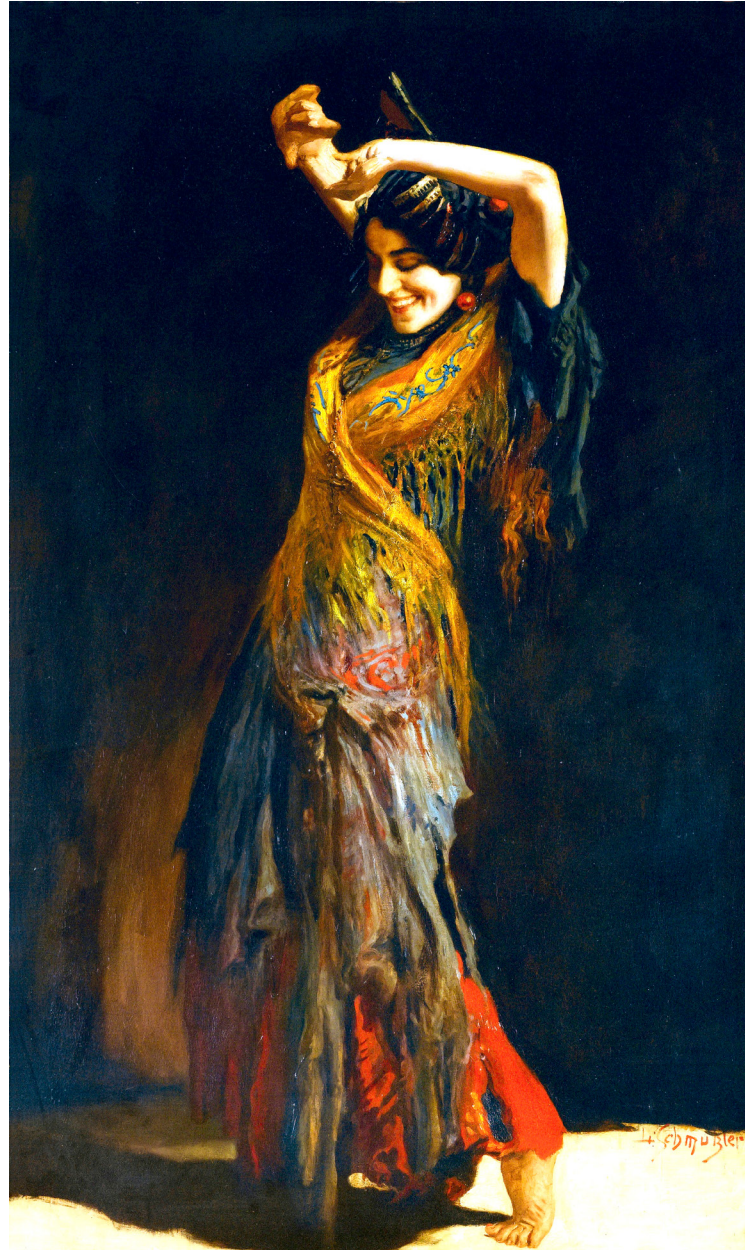

Portrait
(????) CP

The Flamenco Dancer (????) CP