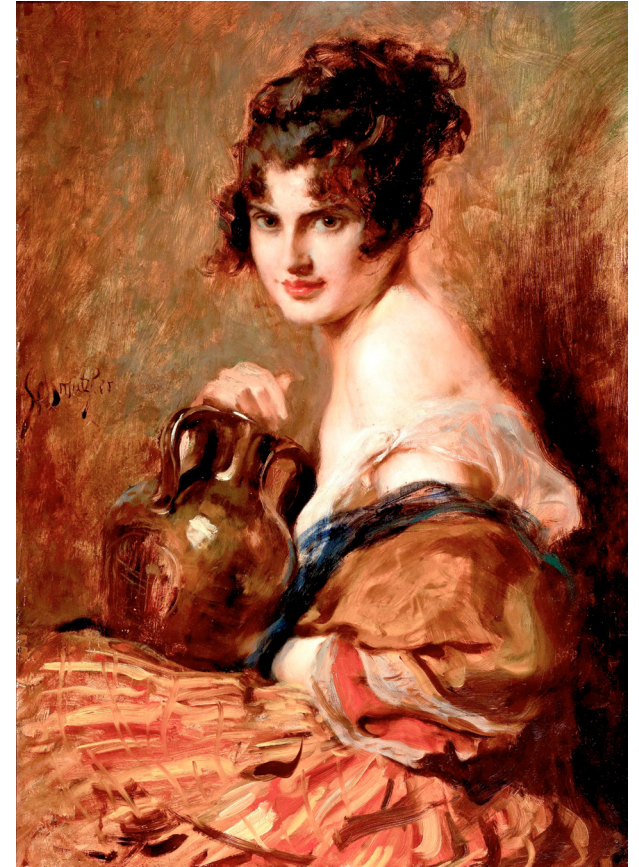

Beauty with Wine Carafe (???) CP