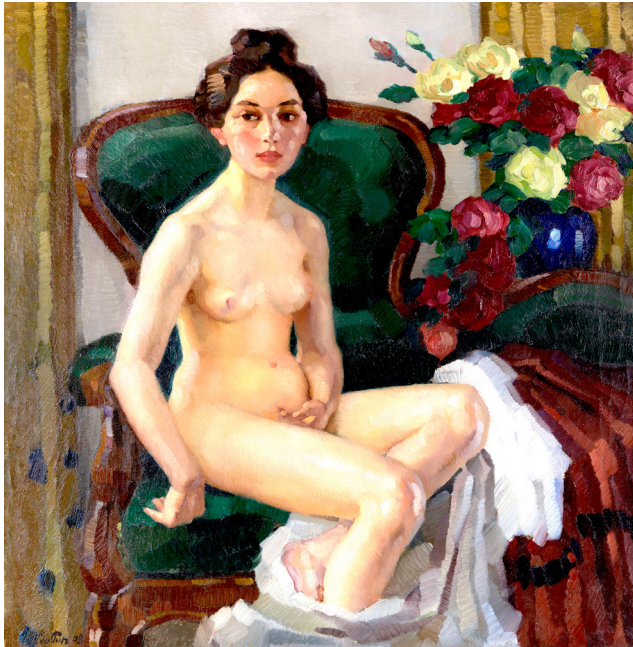

# Leo Putz (1869-1940)

Self-Portrait (1914) CP

Compiled by Toon Senta

**Bacchanale (1905) CP**

**Backstage (1905) CP**

**On the Sofa(c1908) CP**

**Bathers (1911) CP**

**Forest Calm (c1900) CP**

Summer (c1910) CP

Frieda at the Langbürchner See. (c1909) CP

Rowing Break (c1913) CP

**Blond und Brünett (c1913) CP**

**Cara Sophia Köhler (1911) CP**

**Mina Hasch (C1935) CP**

**Garden Party (c1922) CP**

**(1909) Jugend Cover**