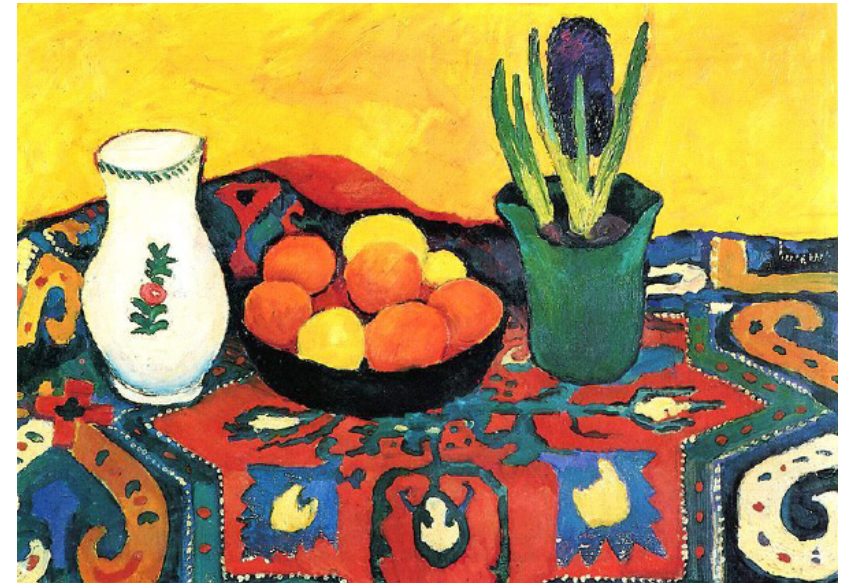

Stilleben: Hyazinthenteppich (1910) CP

Bathers with Trees of Life (1910s) CP

August Macke (1887-1914)

Seiltänzer (1914) Kunstmuseum Bonn

Landschaft mit Kühen und Kamel (1914) Kunsthaus Zürich

Grateful acknowledgement is made to Wikipedia and Wikipedia Commons and all institutions providing high quality access to copies of paintings in the public domain countries in where the copyright term is the author's life plus 70 years or fewer.