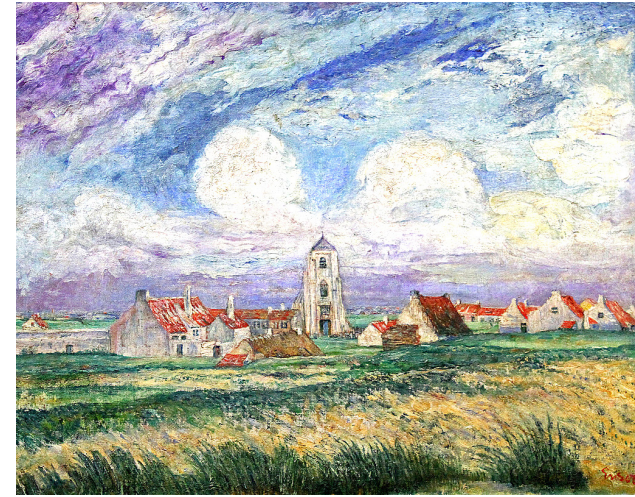

Still Life with Chinoiserie (1880)
Royal Museum of Fine Arts, Antwerp

The Oyster Eater (1882)
Royal Museum of Fine Arts Antwerp

**Girl with
Turned-up
Nose
(1879)**
Royal
Museum
of Fine Arts
Antwerp

**Roofs of Ostend
(1891) CP**

L'Église de Mariakerke (1901) Kunstmuseum aan Zee, Ostend

Van Iseghemlaan, Ostend (1893) CP

**Music in the Vlaanderenstraat
(1891) RMFA, Antwerp**

View on the Van Iseghemlaan (1906) CP

**Skeleton
Looks at
Chinoiseries**
(1885)
Museum
voor
Schone
Kunsten
te Gent