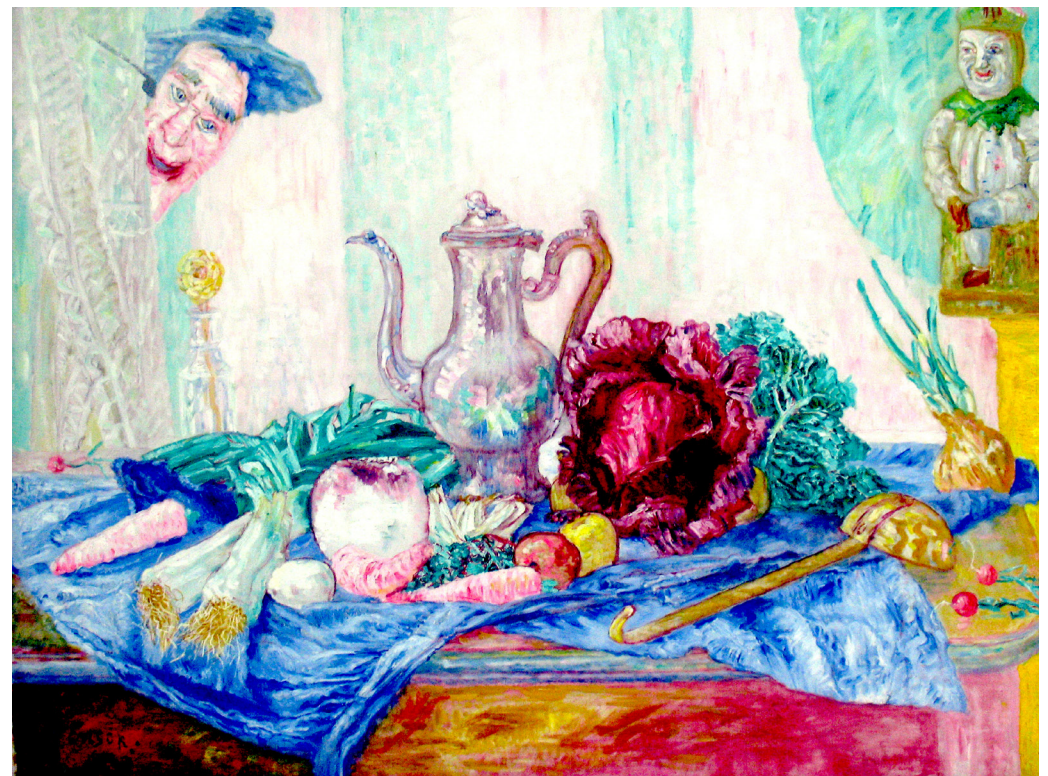

Still Life with a Cabbage (1921) Kröller-Müller Museum