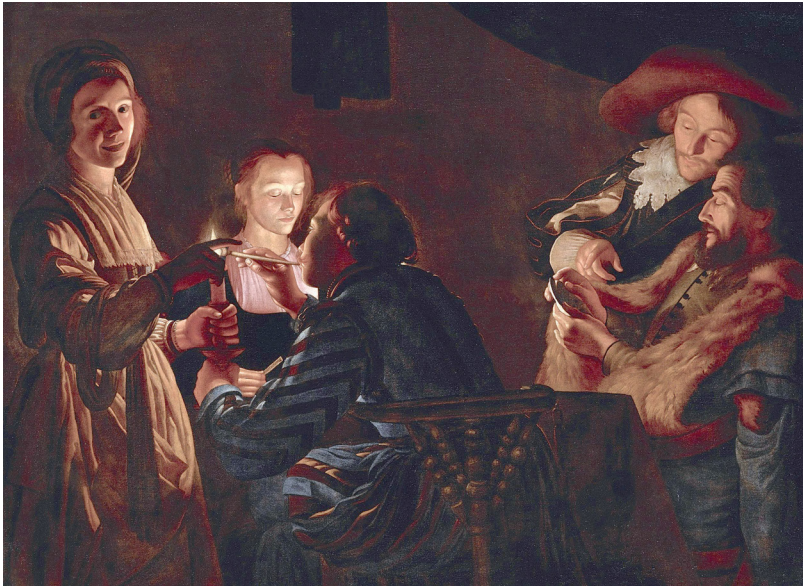

## Willem Pieterszoon Buytewech

(1591-1624)

Merry Company on a Terrace (1616-17) Mauritshuis

**As the Old Sing so Pipe the Young (1638)**  
Royal Museum of Fine Arts Antwerp

**Jacob Jordaens**  
(1593-1678)

**The Feast of the Bean King (1640-45)** Kunsthistorisches Museum

**The Artist with his Family (c1621)** Museo del Prado

**Card  
Players**  
(1607-43)  
CP

**Card Players** (1607-43) CP

**Adam de Coster**  
(1586 - 1643)