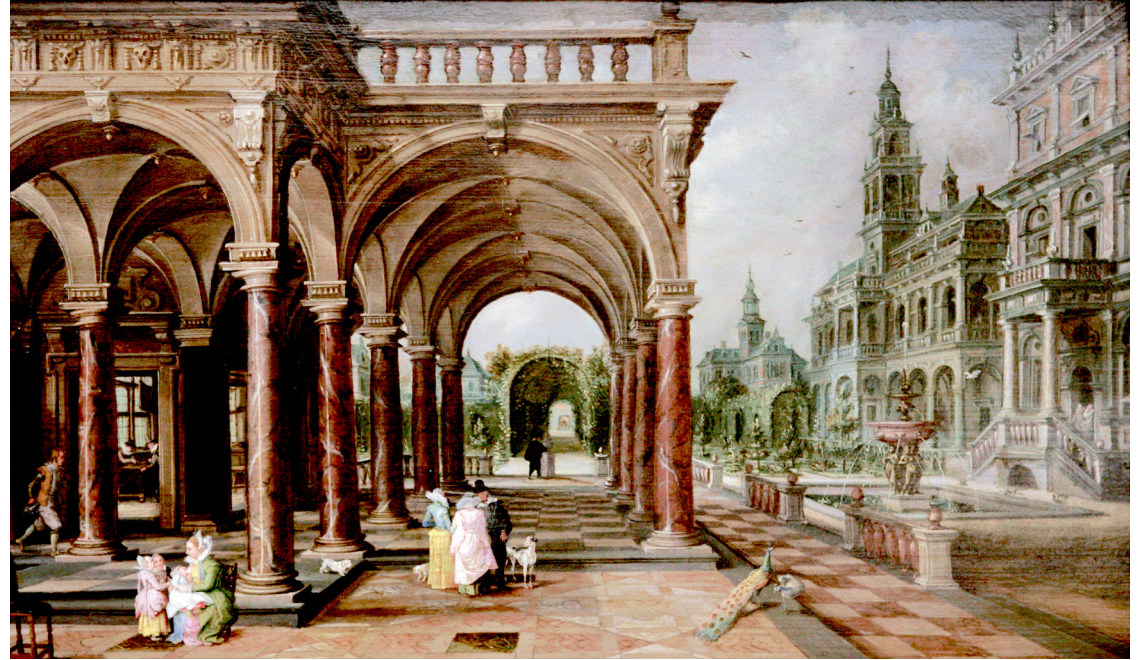

Buildings and Gardens (c1600) Musée des Beaux-Arts de Strasbourg

Paul Vredeman de Vries (1567-1617)
Jan Brueghel the Elder (1568-1625)