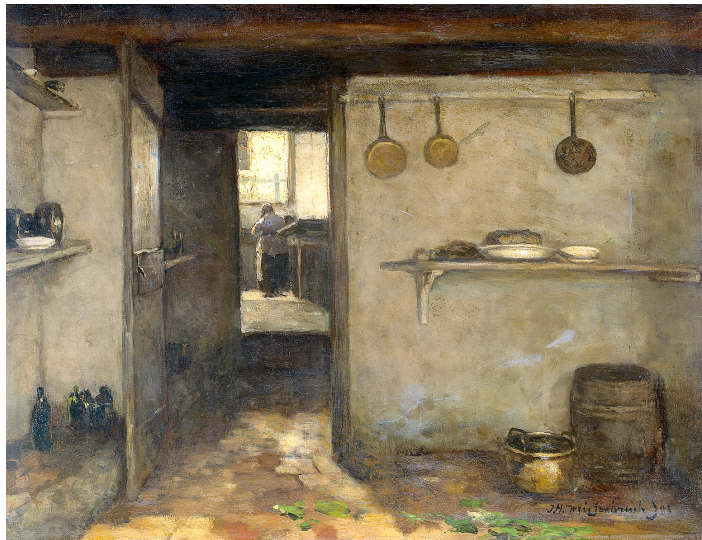

**Young Seamstress (1882)
Kunstmuseum Den Haag**

Jewish Wedding (1903) Rijksmuseum

Jan Hendrik Weissenbruch (1824 - 1903)

The Shipping Canal at Rijswijk (1868) Kunstmuseum Den Haag

Autumn Landscape (1888) Rijksmuseum

Basement (1888) Rijksmuseum

View near Barbizon (1900) Rijksmuseum

Shell Cart (c1890) Kunstmuseum Den Haag

In the Month of July (c1889) Rijksmuseum

Polder Landscape (c1880-1900)
Museum Boijmans Van Beuningen