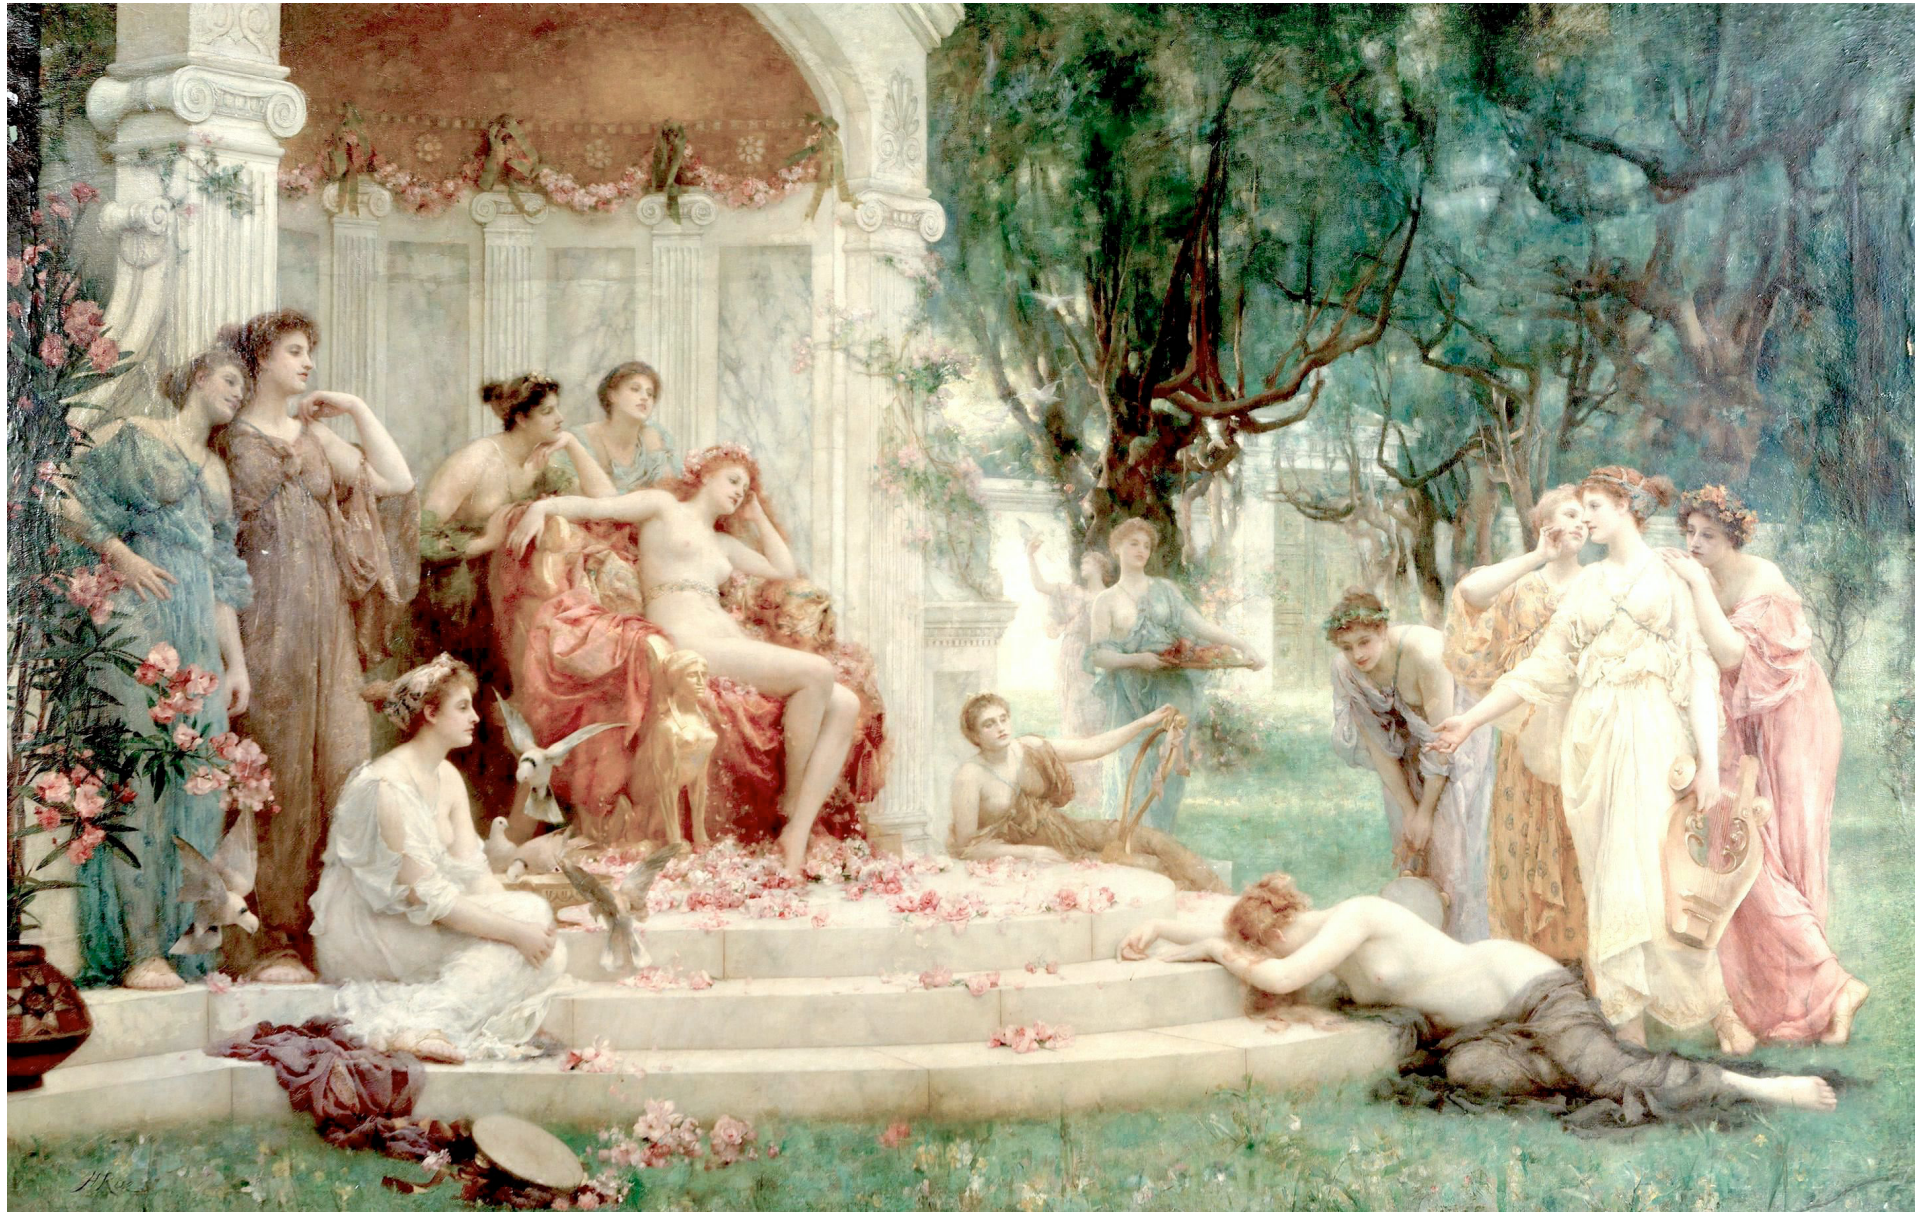

Henrietta Rae

(1859-1928)

Compiled by Toon Senta

Florence Nightingale at Scutari Hospital
(1891) Wellcome Institute

Ophelia (1890) Walker Art Gallery

Azaleas (1895) CP

Doubts (1886) Christchurch Art Gallery

Psyche before the Throne of Venus (1894) CP

The Sirens (c1903) CP

A Bacchante (1885) CP

Hylas and the Water Nymphs (c1909) CP

Songs of the Morning (c1903) CP

Grateful acknowledgement is made to Wikipedia and Wikipedia Commons and all institutions and private individuals providing high quality access to copies of paintings in the public domain in countries where the copyright term is the author's life plus 70 years or fewer.