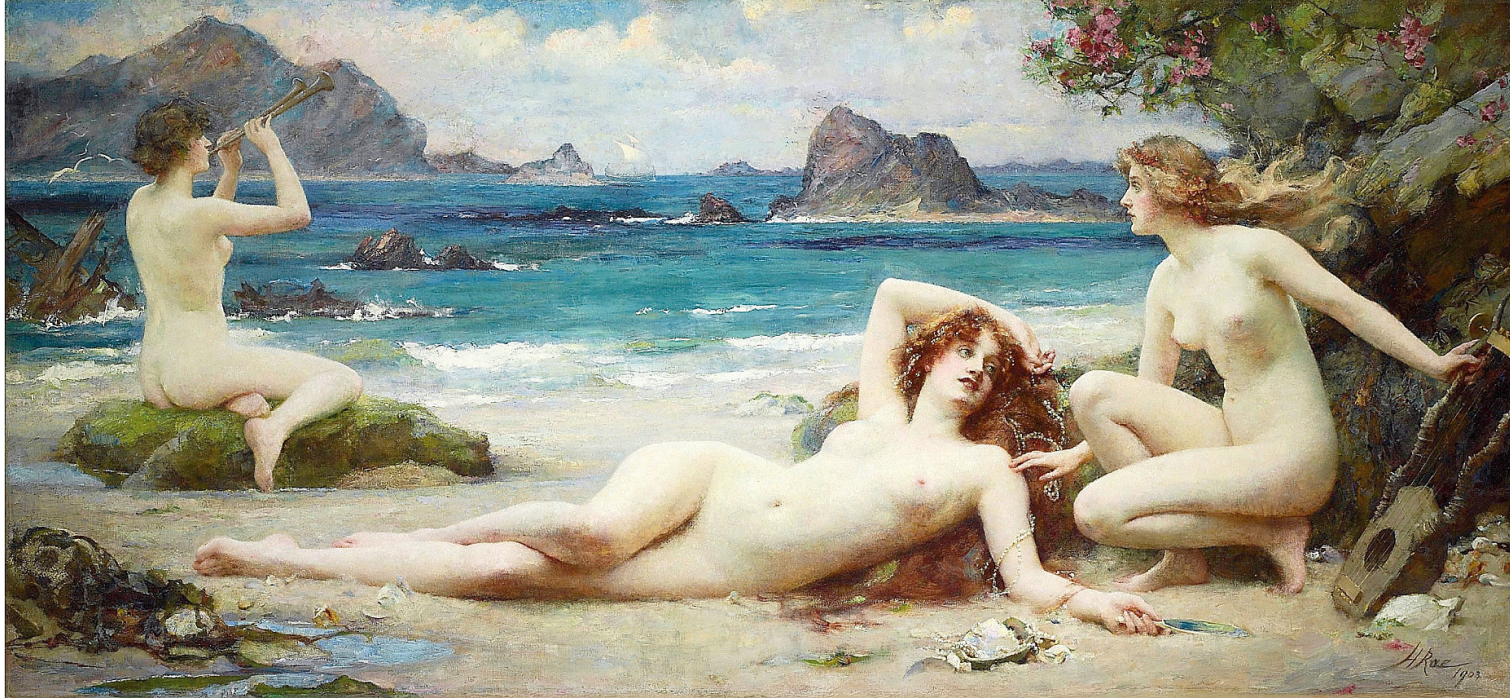

Psyche before the Throne of Venus (1894) CP

The Sirens (c1903) CP

A Bacchante (1885) CP

Hylas and the Water Nymphs (c1909) CP

Songs of the Morning (c1903) CP

Grateful acknowledgement is made to Wikipedia and Wikipedia Commons and all institutions and private individuals providing high quality access to copies of paintings in the public domain in countries where the copyright term is the author's life plus 70 years or fewer.