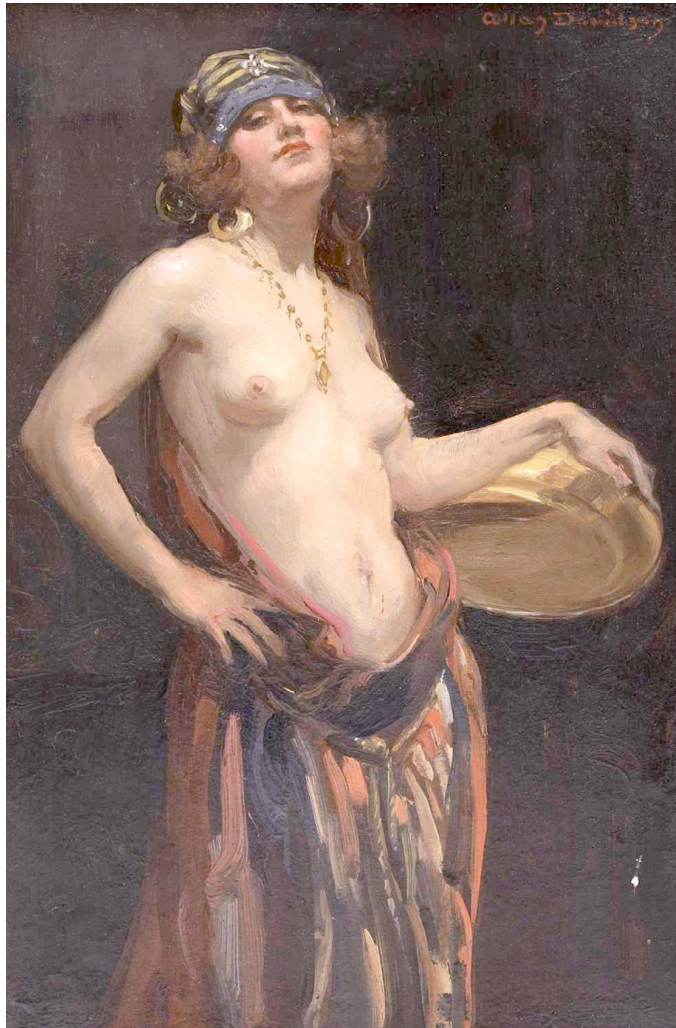

Allan Douglas Davidson (1873-1932)

Selfportrait (c1921) CP

Compiled by Toon Senta

Scene from the Mikado (1906) CP

Lost in Thought (??) CP

**Blushing
Girl
(??)
CP**

**Young Lady
in Flapper
Dress
(??) CP**

**Lady in
White Dress
(??) CP**

**Young Lady
in Costume
(??) CP**

Odalisque (??) CP

The Scimitar (??) CP

Seated Odalisque (??) CP

Studio Interior with Seated Female Nude (??) CP

Nude (??) CP

At the Mirror (??) CP

Female Nude Sitting on a Bed (??) CP

Naked Red Head Seated on the Riverbank (??) CP

Standing Female Nudes (??) CP

**Artist's
Model**
(?) CP

**Woodland
Nymph**
(?) CP

**Female
Nude**
(?) CP

**Artist's
Muse**
(?) CP

Grateful acknowledgement is made to Wikipedia and Wikipedia Commons and all institutions and private individuals providing high quality access to copies of paintings in the public domain in countries where the copyright term is the author's life plus 70 years or fewer.