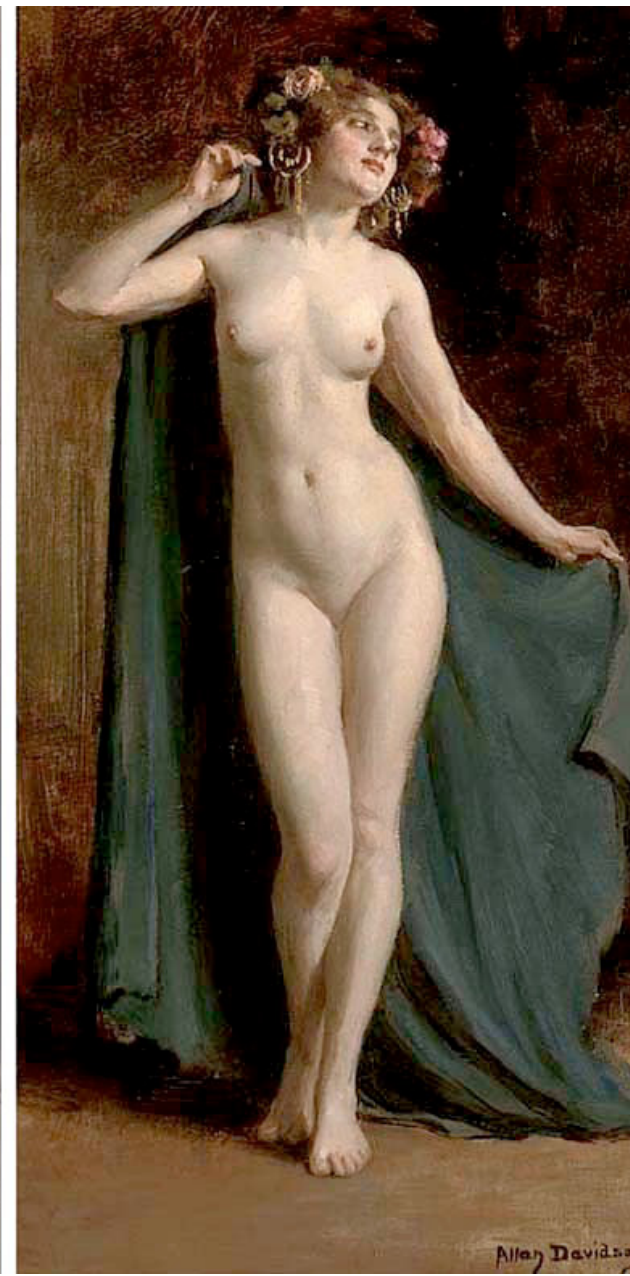

Standing Female Nudes (??) CP