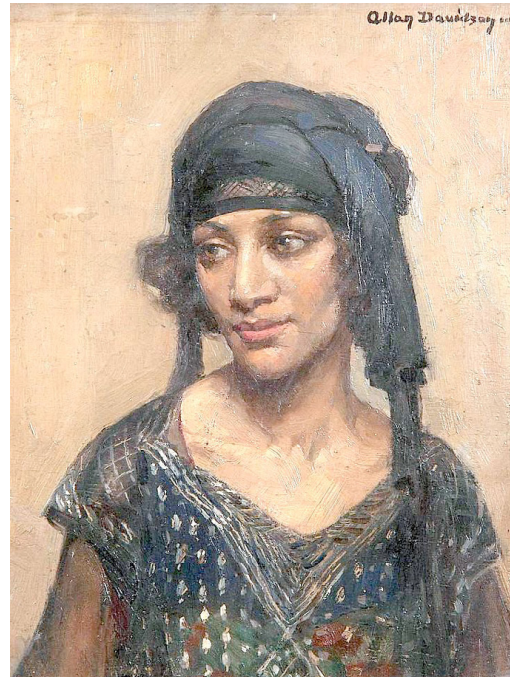

Allan Douglas Davidson (1873-1932)

Selfportrait (c1921) CP

Compiled by Toon Senta

Scene from the Mikado (1906) CP

Lost in Thought (??) CP

**Blushing
Girl
(??)
CP**

**Young Lady
in Flapper
Dress
(??) CP**

**Lady in
White Dress
(??) CP**

**Young Lady
in Costume
(??) CP**

Odalisque (??) CP

The Scimitar (??) CP

Seated Odalisque (??) CP

Studio Interior with Seated Female Nude (??) CP

Nude (??) CP

At the Mirror (??) CP

Female Nude Sitting on a Bed (??) CP