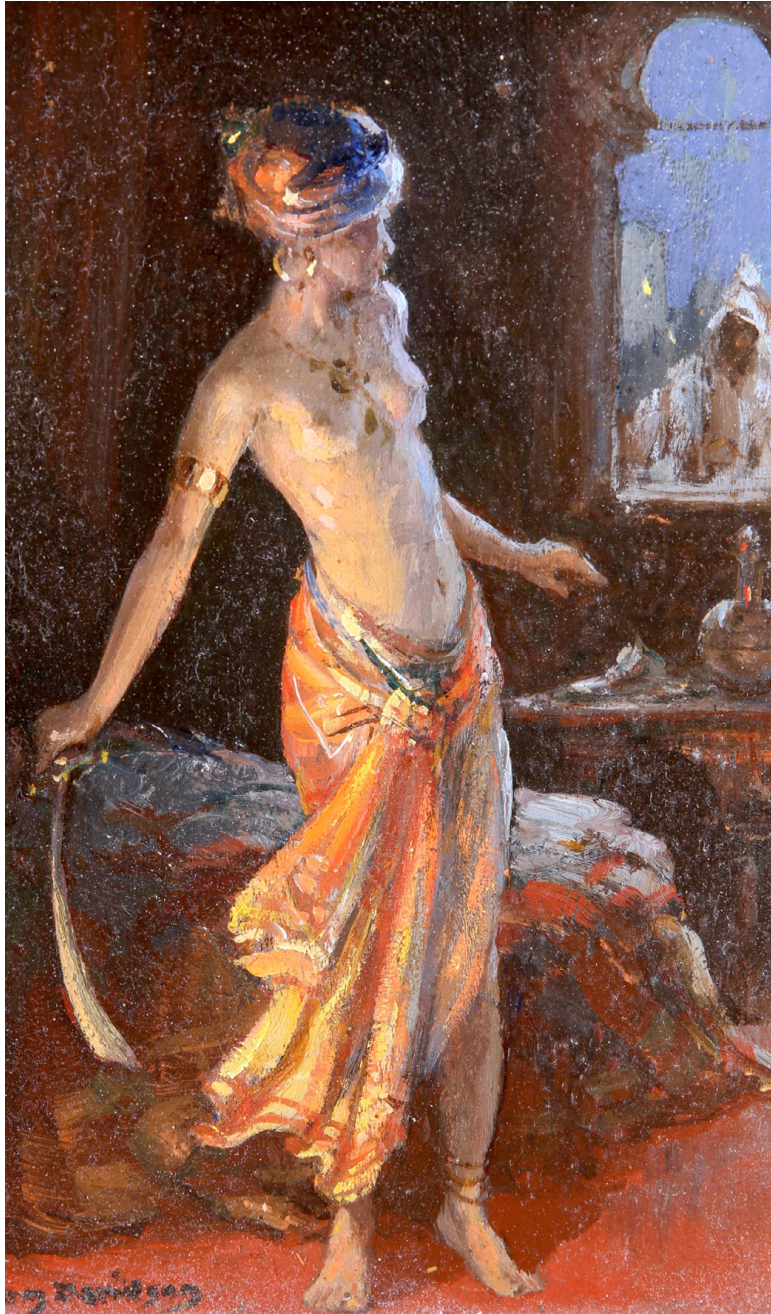

Allan Douglas Davidson (1873-1932)

Selfportrait (c1921) CP

Compiled by Toon Senta

Scene from the Mikado (1906) CP

Lost in Thought (??) CP

**Blushing
Girl
(??)
CP**

**Young Lady
in Flapper
Dress
(??) CP**

**Lady in
White Dress
(??) CP**

**Young Lady
in Costume
(??) CP**

Odalisque (??) CP

The Scimitar (??) CP

Seated Odalisque (??) CP

Studio Interior with Seated Female Nude (??) CP

Nude (??) CP

At the Mirror (??) CP

Female Nude Sitting on a Bed (??) CP

Naked Red Head Seated on the Riverbank (??) CP

Standing Female Nudes (??) CP

**Artist's
Model**
(?) CP

**Woodland
Nymph**
(?) CP

**Female
Nude**
(?) CP

**Artist's
Muse**
(?) CP

Grateful acknowledgement is made to Wikipedia and Wikipedia Commons and all institutions and private individuals providing high quality access to copies of paintings in the public domain in countries where the copyright term is the author's life plus 70 years or fewer.