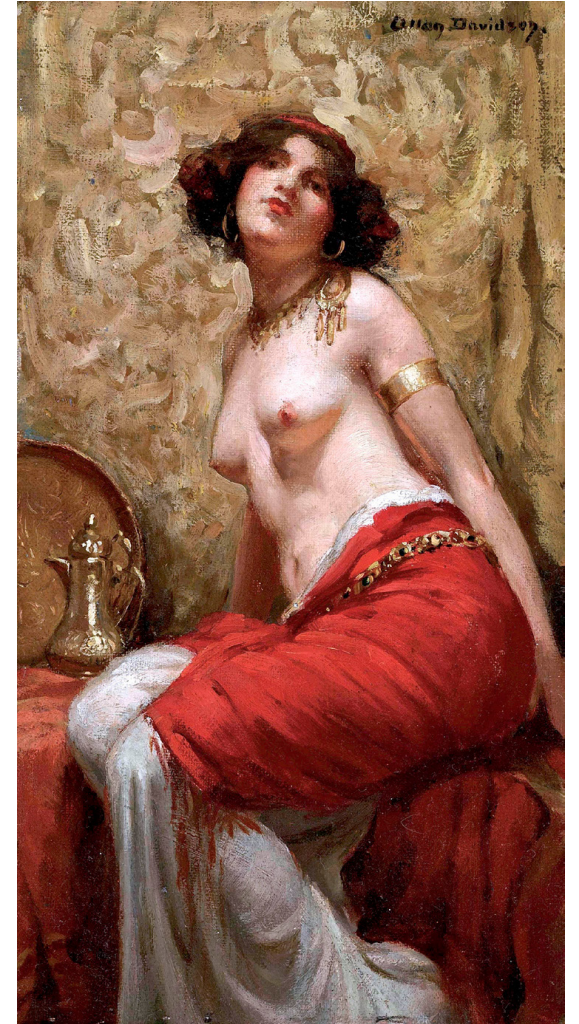

Allan Douglas Davidson (1873-1932)

Selfportrait (c1921) CP

Compiled by Toon Senta

Scene from the Mikado (1906) CP

Lost in Thought (??) CP

**Blushing
Girl
(??)
CP**

**Young Lady
in Flapper
Dress
(??) CP**

**Lady in
White Dress
(??) CP**

**Young Lady
in Costume
(??) CP**

Odalisque (??) CP

The Scimitar (??) CP

Seated Odalisque (??) CP

Studio Interior with Seated Female Nude (??) CP

Nude (??) CP

At the Mirror (??) CP

Female Nude Sitting on a Bed (??) CP