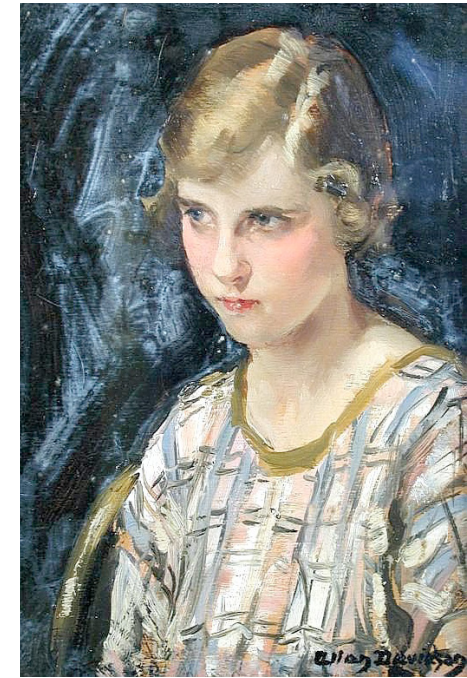

Allan Douglas Davidson (1873-1932)

Selfportrait (c1921) CP

Compiled by Toon Senta

Scene from the Mikado (1906) CP

Lost in Thought (??) CP

**Blushing
Girl
(??)
CP**

**Young Lady
in Flapper
Dress
(??) CP**

**Lady in
White Dress
(??) CP**

**Young Lady
in Costume
(??) CP**

Odalisque (??) CP

The Scimitar (??) CP

Seated Odalisque (??) CP

Studio Interior with Seated Female Nude (??) CP

Nude (??) CP

At the Mirror (??) CP

Female Nude Sitting on a Bed (??) CP