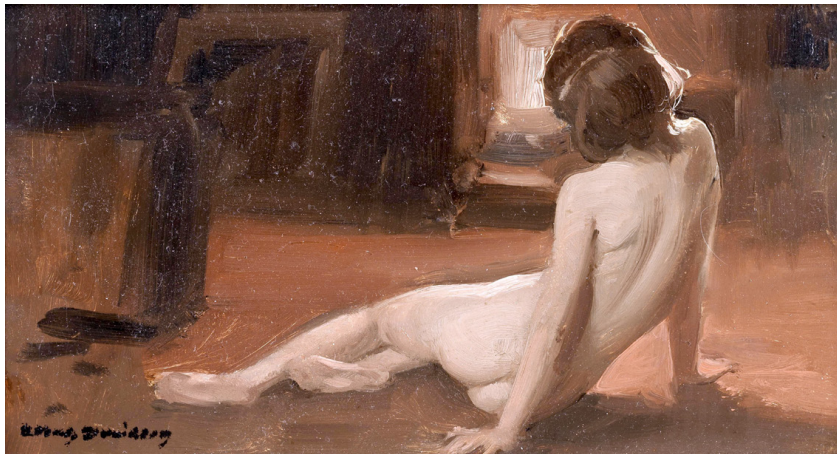

**Female
Nude**
(?) CP