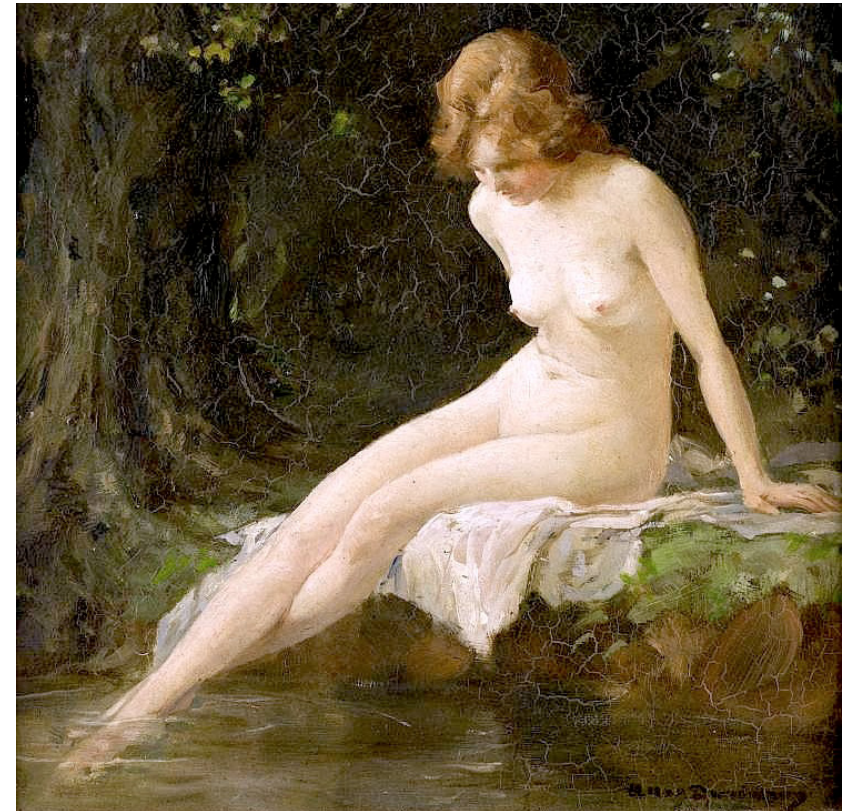

Allan Douglas Davidson (1873-1932)

Selfportrait (c1921) CP

Compiled by Toon Senta

Scene from the Mikado (1906) CP

Lost in Thought (??) CP

**Blushing
Girl
(??)
CP**

**Young Lady
in Flapper
Dress
(??) CP**

**Lady in
White Dress
(??) CP**

**Young Lady
in Costume
(??) CP**

Odalisque (??) CP

The Scimitar (??) CP

Seated Odalisque (??) CP

Studio Interior with Seated Female Nude (??) CP

Nude (??) CP

At the Mirror (??) CP

Female Nude Sitting on a Bed (??) CP

Naked Red Head Seated on the Riverbank (??) CP

Standing Female Nudes (??) CP

**Artist's
Model**
(?) CP

**Woodland
Nymph**
(?) CP

**Female
Nude**
(?) CP

**Artist's
Muse**
(?) CP

Grateful acknowledgement is made to Wikipedia and Wikipedia Commons and all institutions and private individuals providing high quality access to copies of paintings in the public domain in countries where the copyright term is the author's life plus 70 years or fewer.