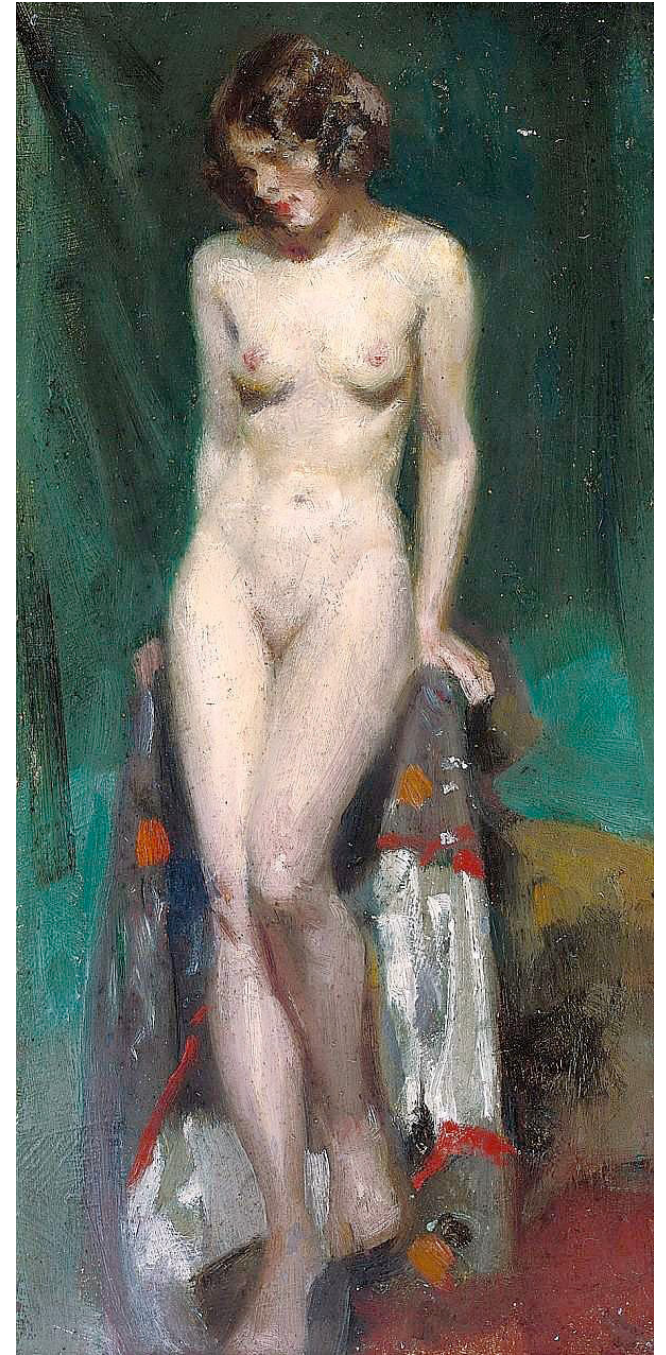

Allan Douglas Davidson (1873-1932)

Selfportrait (c1921) CP

Compiled by Toon Senta

Scene from the Mikado (1906) CP

Lost in Thought (??) CP

**Blushing
Girl
(??)
CP**

**Young Lady
in Flapper
Dress
(??) CP**

**Lady in
White Dress
(??) CP**

**Young Lady
in Costume
(??) CP**

Odalisque (??) CP

The Scimitar (??) CP

Seated Odalisque (??) CP

Studio Interior with Seated Female Nude (??) CP

Nude (??) CP

At the Mirror (??) CP

Female Nude Sitting on a Bed (??) CP

Naked Red Head Seated on the Riverbank (??) CP

Standing Female Nudes (??) CP

**Artist's
Model**
(?) CP

**Woodland
Nymph**
(?) CP

**Female
Nude**
(?) CP

**Artist's
Muse**
(?) CP

Grateful acknowledgement is made to Wikipedia and Wikipedia Commons and all institutions and private individuals providing high quality access to copies of paintings in the public domain in countries where the copyright term is the author's life plus 70 years or fewer.