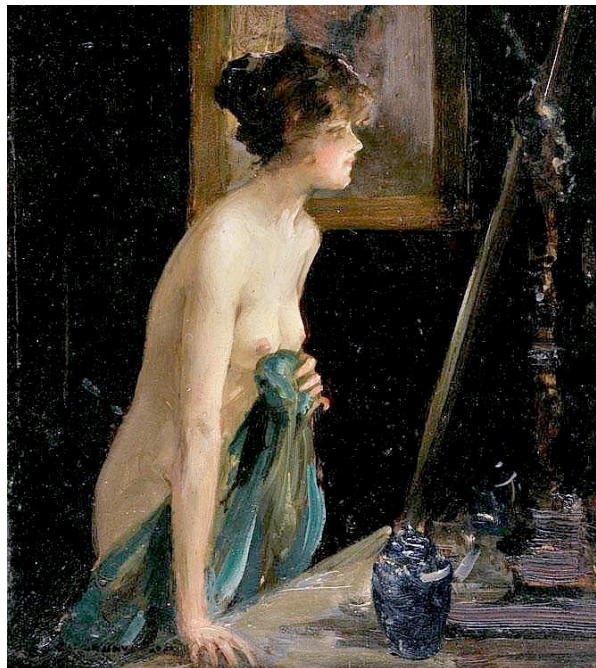

Allan Douglas Davidson (1873-1932)

Selfportrait (c1921) CP

Compiled by Toon Senta

Scene from the Mikado (1906) CP

Lost in Thought (??) CP

**Blushing
Girl
(??)
CP**

**Young Lady
in Flapper
Dress
(??) CP**

**Lady in
White Dress
(??) CP**

**Young Lady
in Costume
(??) CP**

Odalisque (??) CP

The Scimitar (??) CP

Seated Odalisque (??) CP

Studio Interior with Seated Female Nude (??) CP

Nude (??) CP

At the Mirror (??) CP

Female Nude Sitting on a Bed (??) CP