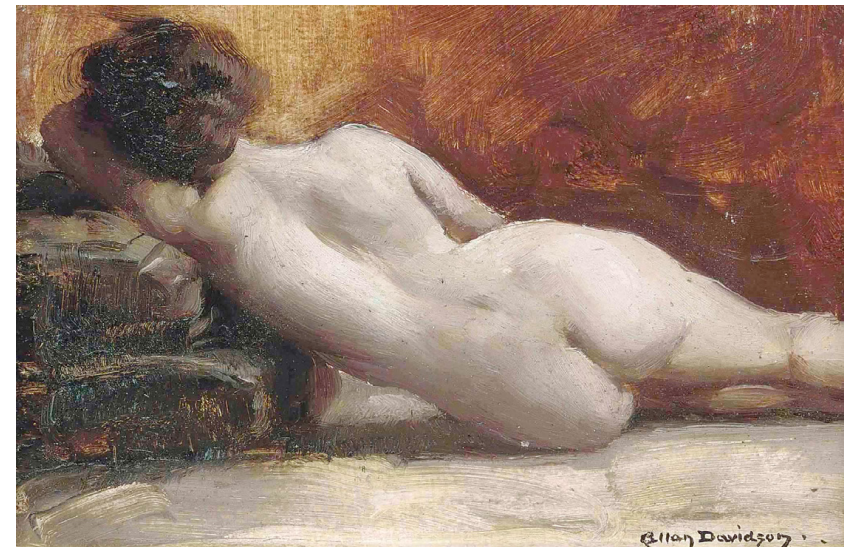

Allan Douglas Davidson (1873-1932)

Selfportrait (c1921) CP

Compiled by Toon Senta

Scene from the Mikado (1906) CP

Lost in Thought (??) CP

**Blushing
Girl
(??)
CP**

**Young Lady
in Flapper
Dress
(??) CP**

**Lady in
White Dress
(??) CP**

**Young Lady
in Costume
(??) CP**

Odalisque (??) CP

The Scimitar (??) CP

Seated Odalisque (??) CP

Studio Interior with Seated Female Nude (??) CP

Nude (??) CP

At the Mirror (??) CP

Female Nude Sitting on a Bed (??) CP

Naked Red Head Seated on the Riverbank (??) CP

Standing Female Nudes (??) CP

**Artist's
Model**
(?) CP

**Woodland
Nymph**
(?) CP

**Female
Nude**
(?) CP

**Artist's
Muse**
(?) CP

Grateful acknowledgement is made to Wikipedia and Wikipedia Commons and all institutions and private individuals providing high quality access to copies of paintings in the public domain in countries where the copyright term is the author's life plus 70 years or fewer.