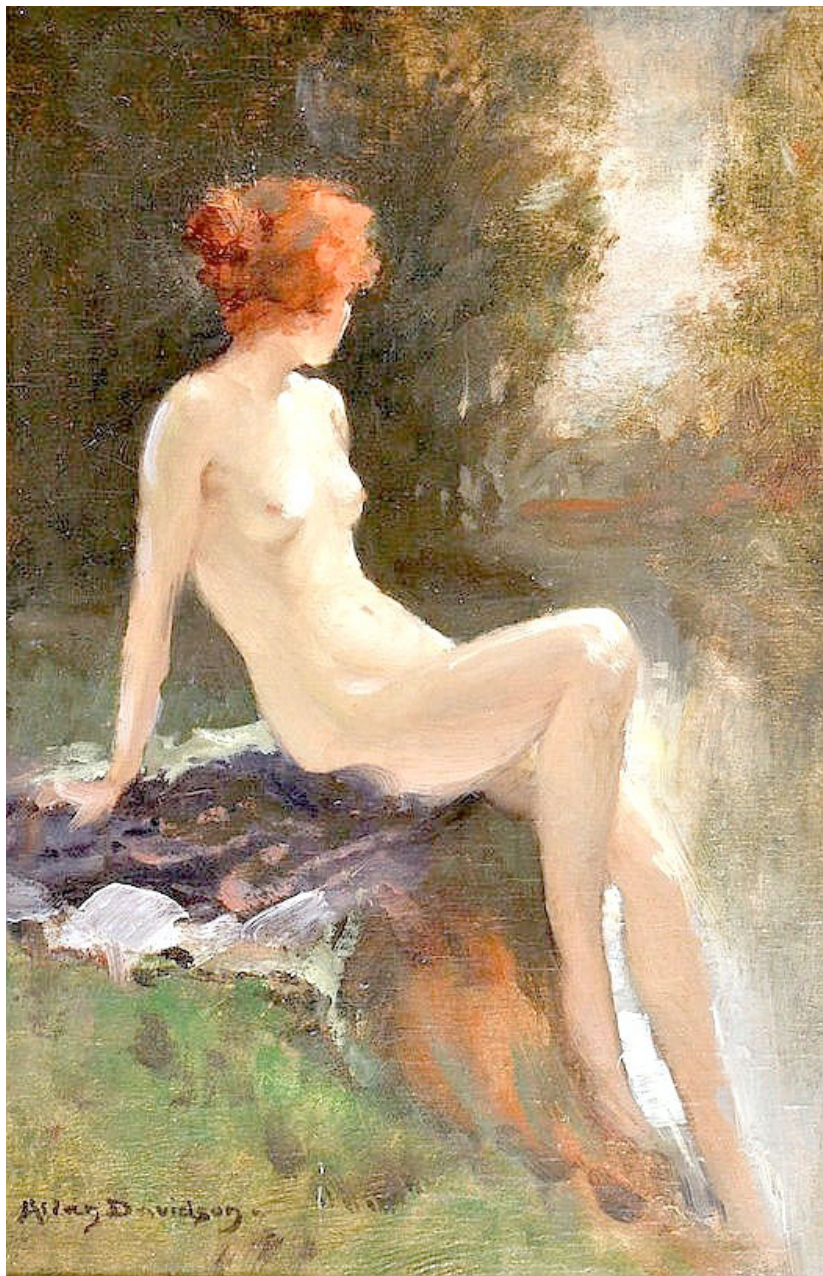

Allan Douglas Davidson (1873-1932)

Selfportrait (c1921) CP

Compiled by Toon Senta

Scene from the Mikado (1906) CP

Lost in Thought (??) CP

**Blushing
Girl
(??)
CP**

**Young Lady
in Flapper
Dress
(??) CP**

**Lady in
White Dress
(??) CP**

**Young Lady
in Costume
(??) CP**

Odalisque (??) CP

The Scimitar (??) CP

Seated Odalisque (??) CP

Studio Interior with Seated Female Nude (??) CP

Nude (??) CP

At the Mirror (??) CP

Female Nude Sitting on a Bed (??) CP

Naked Red Head Seated on the Riverbank (??) CP

Standing Female Nudes (??) CP

**Artist's
Model**
(?) CP

**Woodland
Nymph**
(?) CP

**Female
Nude**
(?) CP

**Artist's
Muse**
(?) CP

Grateful acknowledgement is made to Wikipedia and Wikipedia Commons and all institutions and private individuals providing high quality access to copies of paintings in the public domain in countries where the copyright term is the author's life plus 70 years or fewer.