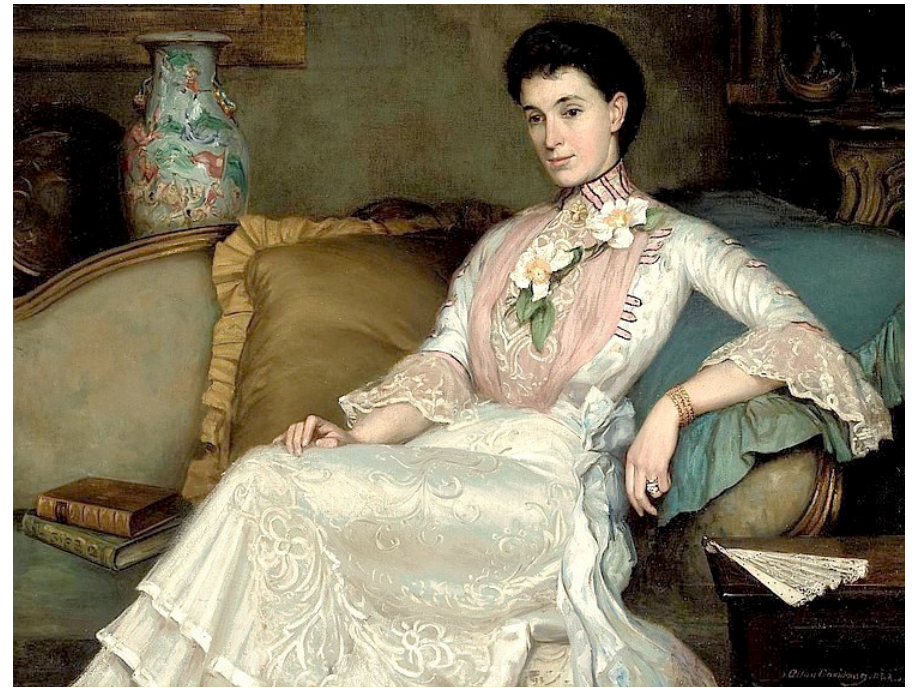

Allan Douglas Davidson (1873-1932)

Selfportrait (c1921) CP

Compiled by Toon Senta

Scene from the Mikado (1906) CP

Lost in Thought (??) CP

**Blushing
Girl
(??)
CP**

**Young Lady
in Flapper
Dress
(??) CP**

**Lady in
White Dress
(??) CP**

**Young Lady
in Costume
(??) CP**

Odalisque (??) CP

The Scimitar (??) CP

Seated Odalisque (??) CP

Studio Interior with Seated Female Nude (??) CP

Nude (??) CP

At the Mirror (??) CP

Female Nude Sitting on a Bed (??) CP