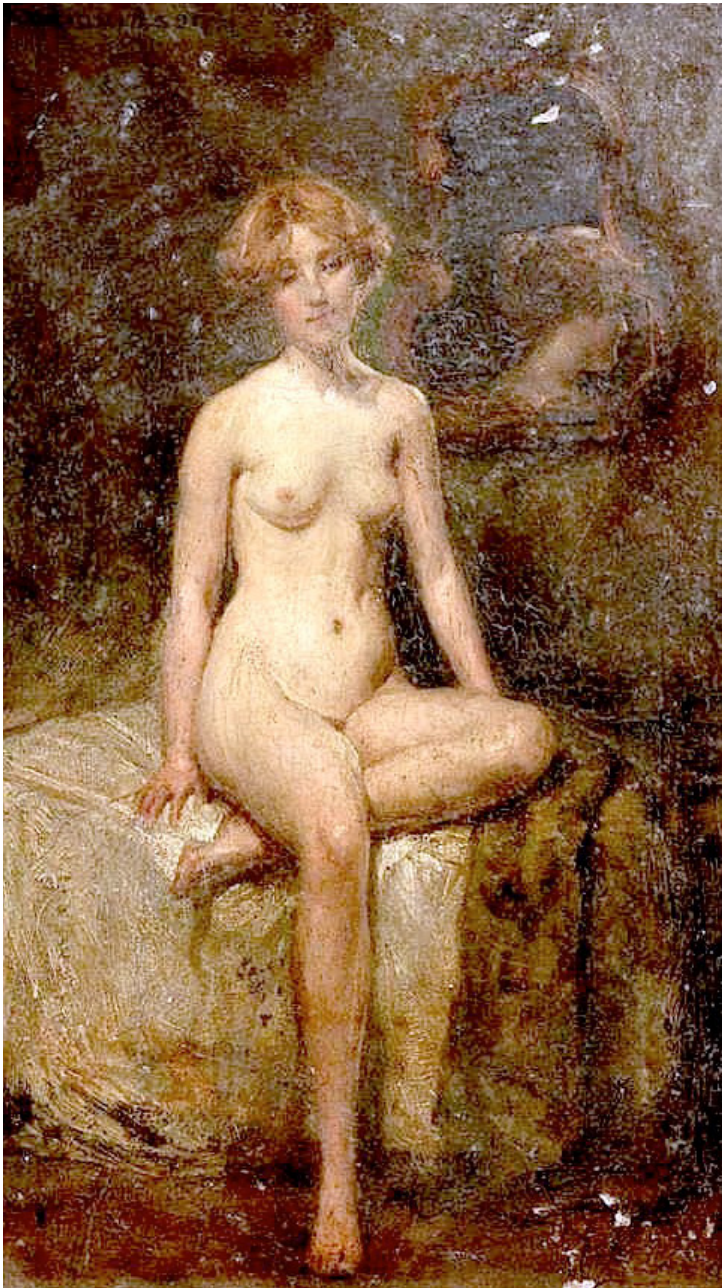

Allan Douglas Davidson (1873-1932)

Selfportrait (c1921) CP

Compiled by Toon Senta

Scene from the Mikado (1906) CP

Lost in Thought (??) CP

**Blushing
Girl
(??)
CP**

**Young Lady
in Flapper
Dress
(??) CP**

**Lady in
White Dress
(??) CP**

**Young Lady
in Costume
(??) CP**

Odalisque (??) CP

The Scimitar (??) CP

Seated Odalisque (??) CP

Studio Interior with Seated Female Nude (??) CP

Nude (??) CP

At the Mirror (??) CP

Female Nude Sitting on a Bed (??) CP

Naked Red Head Seated on the Riverbank (??) CP

Standing Female Nudes (??) CP

**Artist's
Model**
(?) CP

**Woodland
Nymph**
(?) CP

**Female
Nude**
(?) CP

**Artist's
Muse**
(?) CP

Grateful acknowledgement is made to Wikipedia and Wikipedia Commons and all institutions and private individuals providing high quality access to copies of paintings in the public domain in countries where the copyright term is the author's life plus 70 years or fewer.