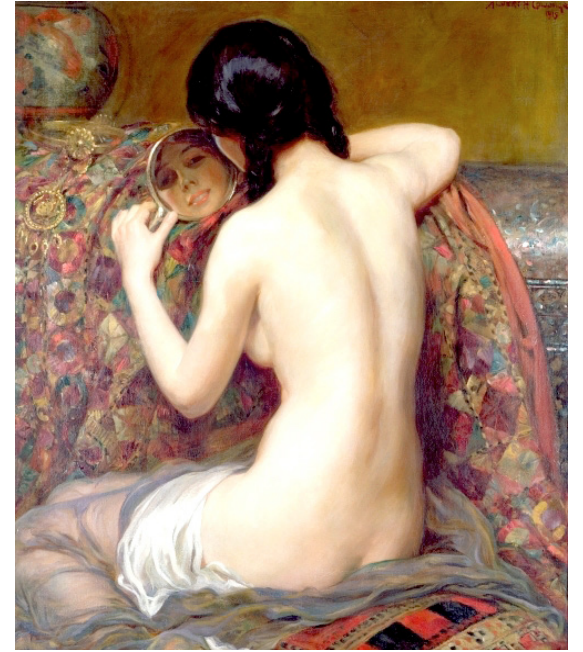

# Nordic Female Nudes

## UK/Holland/Scandinavia

Compiled by Toon Senta

**The Rainbow**  
(c1938) CP

**Wilfrid  
de  
Glehn**  
(1857-1951)

**Barbara**  
(c1929) CP

**The Mirror**  
(??) CP

**A Reflection**  
(1919) CP

**Albert  
Henry  
Collings**  
(1868-1947)

# Allan Douglas Davidson (1873-1932)

Seated Odalisque (??) CP

Artist's Model  
Standing Nudes

The Scimitar (??) CP

At a Brook

Mornington Crescent Nude (c1907) CP

**Walter Sickert (1856-1910)**

**Spencer Gore (1878-1914)**