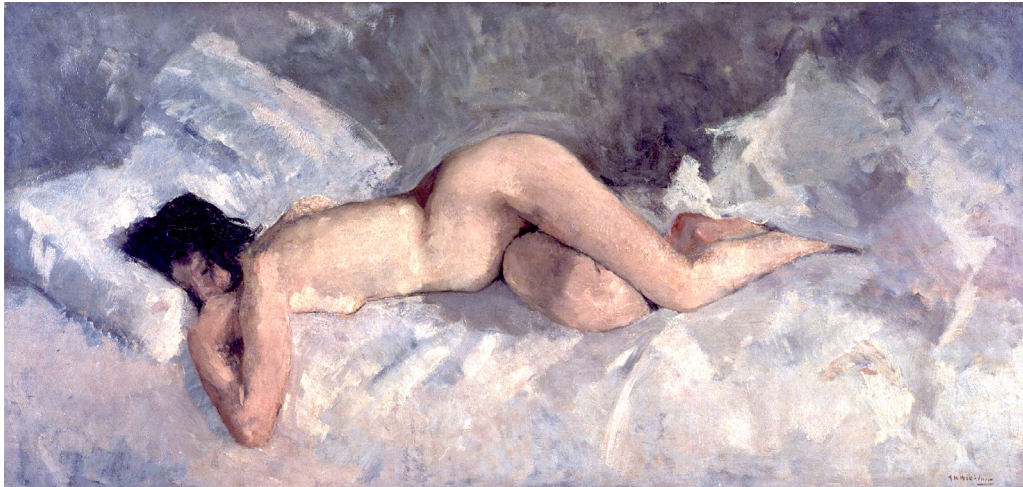

George Hendrik Breitner (1857-1923)

Reclining Nude (1887) Centraal Museum