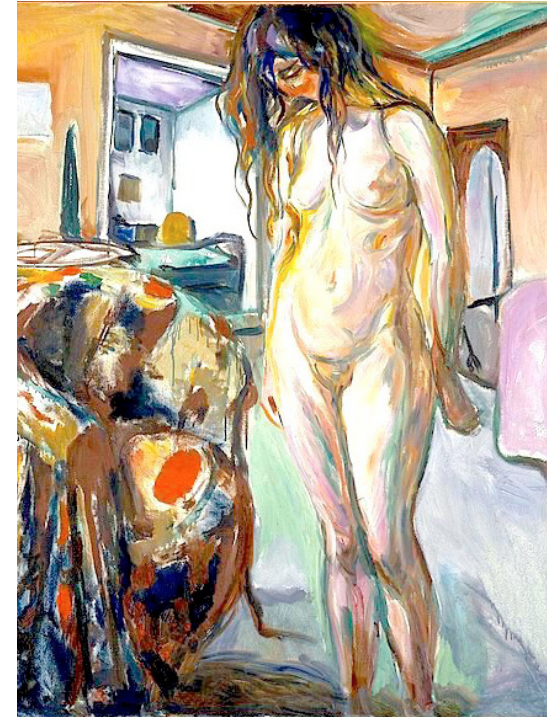

Nude (1910) CP

**Harold  
Gilman  
(1876-1919)**

**Nude at a  
Window  
(1912) Tate**

**Nude Bathers on a Beach (1889) CP**

**Model on a Bed, in the Glow of a Red Lamp (c1900) CP**

**Bather at the Beach (c1920) CP**

# Edvard Munch

(1863-1944)

**Standing Nude against  
Blue  
Background**  
(1920)

**Model by the  
Wicker Chair**  
(1919-1921)  
Munch Museum

**Seated Nude (1913)**  
National Museum of Art,  
Architecture and Design