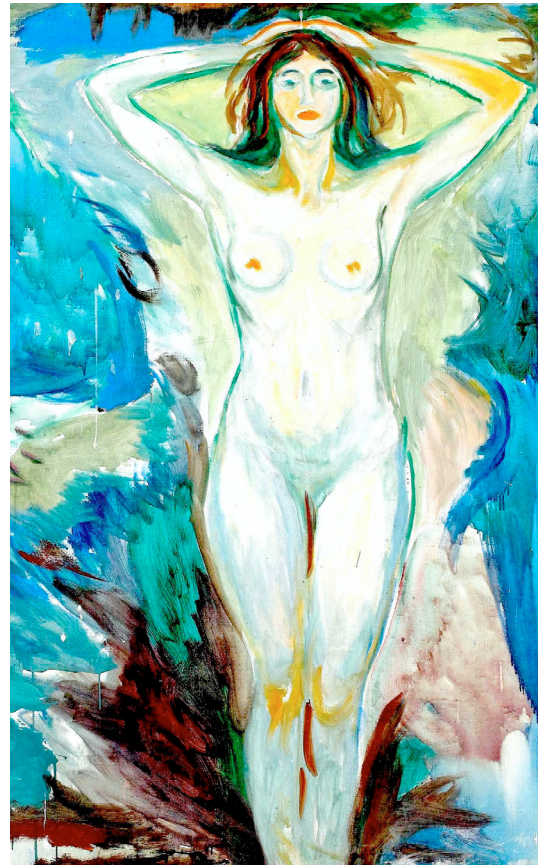

# Allan Douglas Davidson (1873-1932)

Seated Odalisque (??) CP

Artist's Model  
Standing Nudes

The Scimitar (??) CP

At a Brook

Mornington Crescent Nude (c1907) CP

**Walter Sickert (1856-1910)**

**Spencer Gore (1878-1914)**

Nude (1910) CP

**Harold  
Gilman  
(1876-1919)**

**Nude at a  
Window  
(1912) Tate**

**Nude Bathers on a Beach (1889) CP**

**Model on a Bed, in the Glow of a Red Lamp (c1900) CP**

**Bather at the Beach (c1920) CP**

# Edvard Munch

(1863-1944)

**Standing Nude against  
Blue  
Background**  
(1920)

**Model by the  
Wicker Chair**  
(1919-1921)  
Munch Museum

**Seated Nude (1913)**  
National Museum of Art,  
Architecture and Design