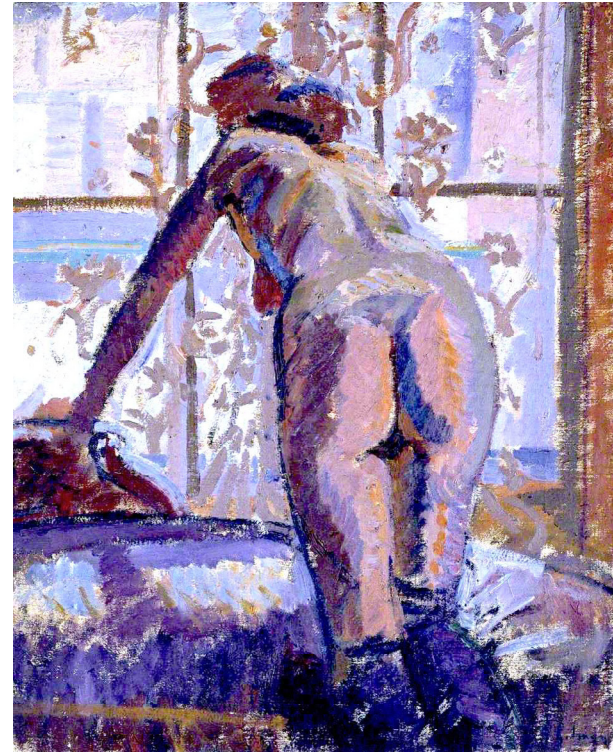

# Allan Douglas Davidson (1873-1932)

Seated Odalisque (??) CP

Artist's Model  
Standing Nudes

The Scimitar (??) CP

At a Brook

Mornington Crescent Nude (c1907) CP

**Walter Sickert (1856-1910)**

**Spencer Gore (1878-1914)**

Nude (1910) CP

**Harold  
Gilman  
(1876-1919)**

**Nude at a  
Window  
(1912) Tate**