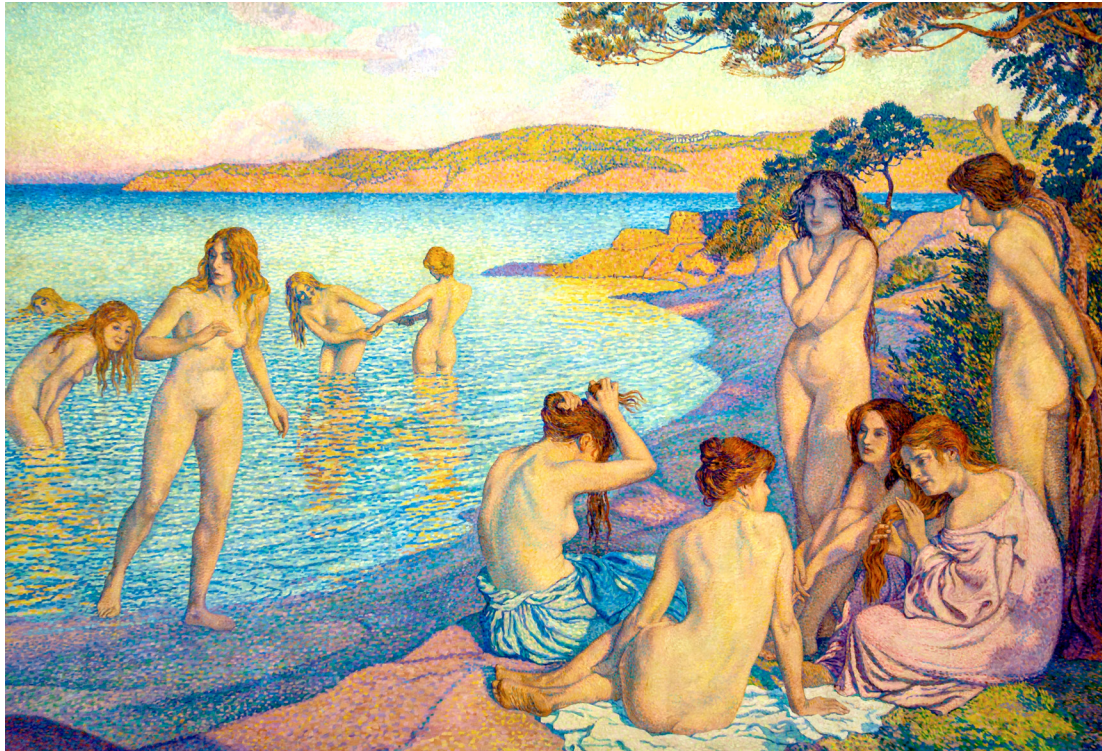

## Isaac Israëls (1865-1934)

**Reclining Nude (c1917)** CP

**Reclining Reading Nude (c1915-22)** CP

# Théo van Rysselberghe (1862-1926)

**Sitting Bathers**  
(c1910) CP

**Bathing Women**  
(1897) Neues  
Museum Weimar

**Sitting  
Nude**  
(1905)  
Albertina

**Scarlet  
Ribbon**  
(1906)  
CP

**Reclining Woman** (1897) Dayton Art Institute