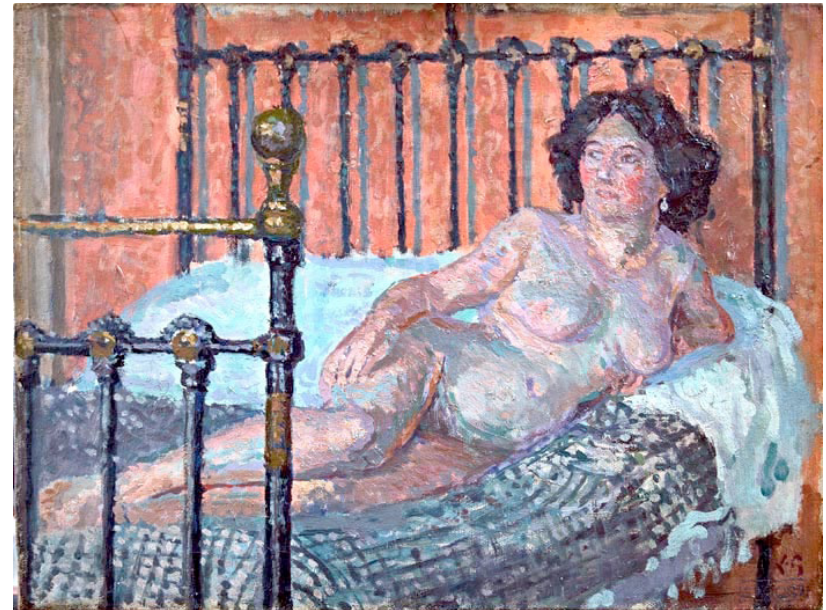

# Allan Douglas Davidson (1873-1932)

Seated Odalisque (??) CP

Artist's Model  
Standing Nudes

The Scimitar (??) CP

At a Brook

Mornington Crescent Nude (c1907) CP

**Walter Sickert (1856-1910)**

**Spencer Gore (1878-1914)**

Nude (1910) CP

**Harold  
Gilman  
(1876-1919)**

**Nude at a  
Window  
(1912) Tate**