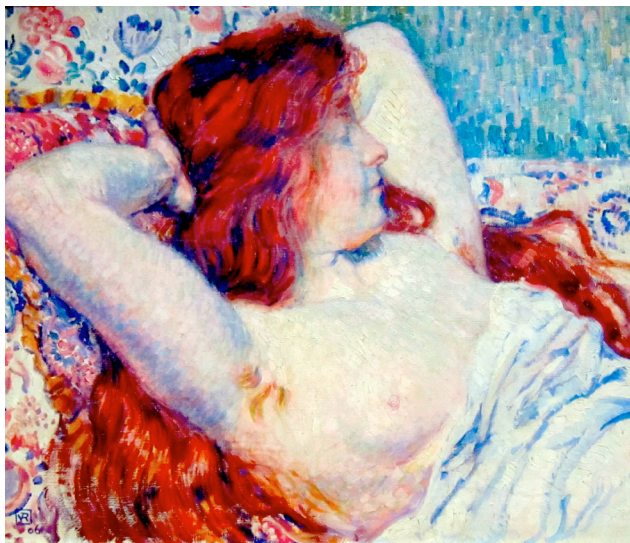

## Isaac Israëls (1865-1934)

**Reclining Nude (c1917)** CP

**Reclining Reading Nude (c1915-22)** CP

# Théo van Rysselberghe (1862-1926)

**Sitting Bathers**  
(c1910) CP

**Bathing Women**  
(1897) Neues  
Museum Weimar

**Sitting  
Nude**  
(1905)  
Albertina

**Scarlet  
Ribbon**  
(1906)  
CP

**Reclining Woman** (1897) Dayton Art Institute