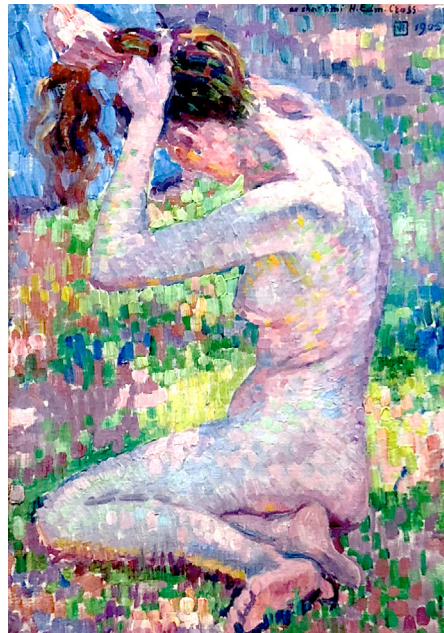

## Isaac Israëls (1865-1934)

**Reclining Nude (c1917)** CP

**Reclining Reading Nude (c1915-22)** CP

# Théo van Rysselberghe (1862-1926)

**Sitting Bathers**  
(c1910) CP

**Bathing Women**  
(1897) Neues  
Museum Weimar

**Sitting  
Nude**  
(1905)  
Albertina

**Scarlet  
Ribbon**  
(1906)  
CP

**Reclining Woman** (1897) Dayton Art Institute