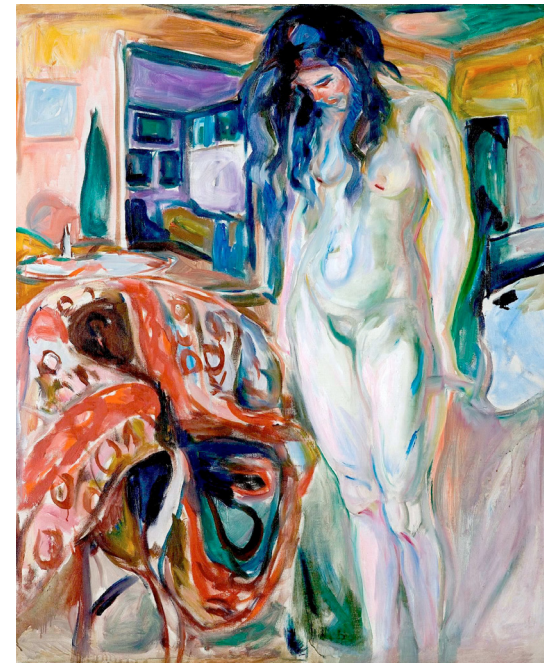

# Nordic Female Nudes

Nude (1910) CP

**Harold  
Gilman  
(1876-1919)**

**Nude at a  
Window  
(1912) Tate**

**Nude Bathers on a Beach (1889) CP**

**Model on a Bed, in the Glow of a Red Lamp (c1900) CP**

**Bather at the Beach (c1920) CP**

# Edvard Munch

(1863-1944)

**Standing Nude against  
Blue  
Background**  
(1920)

**Model by the  
Wicker Chair**  
(1919-1921)  
Munch Museum

**Seated Nude (1913)**  
National Museum of Art,  
Architecture and Design