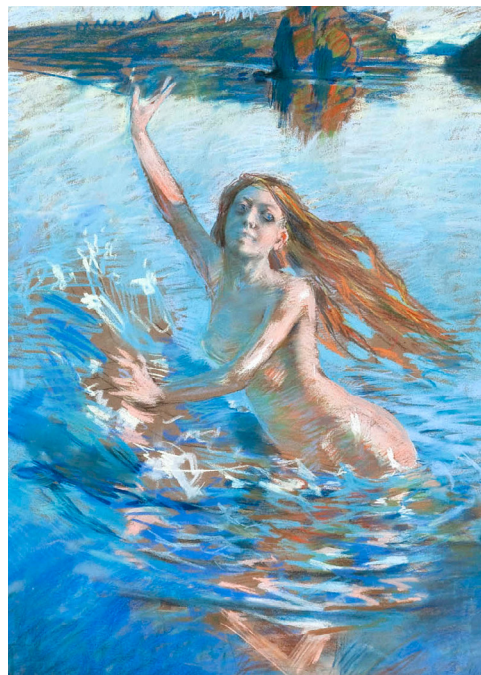

Akseli Gallen-Kallela (1865-1931)

Study of a Nude (1885) Despair, a Study (1903)
Serlachius Museum Gösta