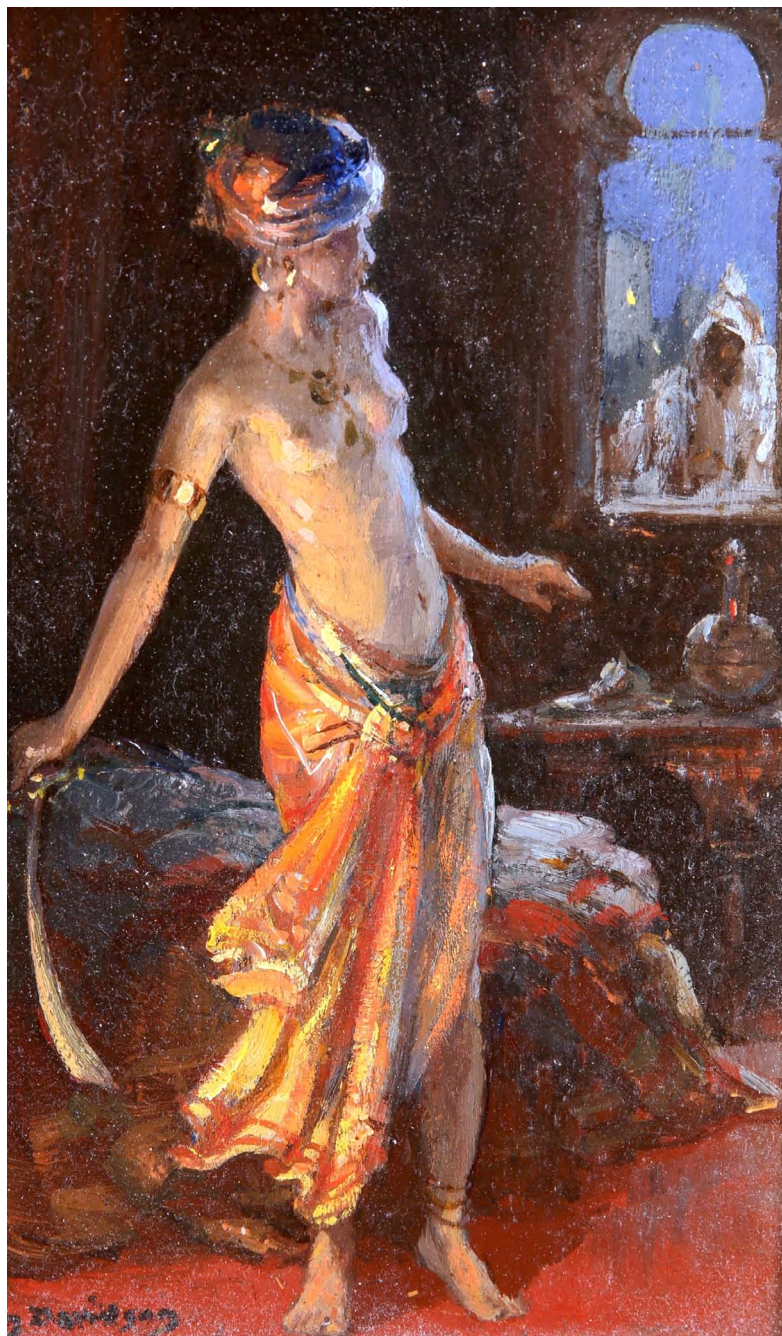

## UK/Holland/Scandinavia

Compiled by Toon Senta

**The Rainbow**  
(c1938) CP

**Wilfrid  
de  
Glehn**  
(1857-1951)

**Barbara**  
(c1929) CP

**The Mirror**  
(??) CP

**A Reflection**  
(1919) CP

**Albert  
Henry  
Collings**  
(1868-1947)

# Allan Douglas Davidson (1873-1932)

Seated Odalisque (??) CP

Artist's Model  
Standing Nudes

The Scimitar (??) CP

At a Brook

Mornington Crescent Nude (c1907) CP

**Walter Sickert (1856-1910)**

**Spencer Gore (1878-1914)**

Nude (1910) CP

**Harold  
Gilman  
(1876-1919)**

**Nude at a  
Window  
(1912) Tate**