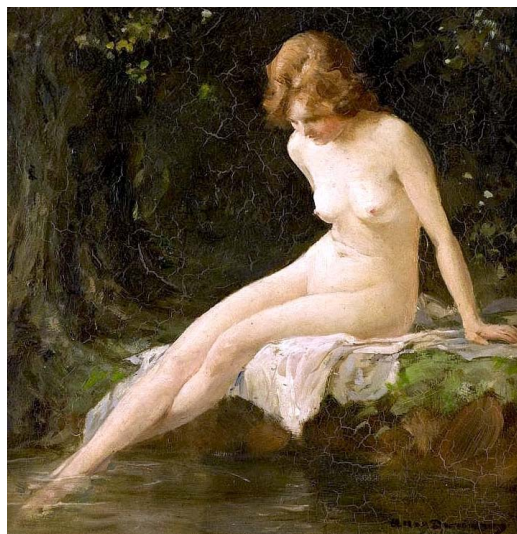

# Nordic Female Nudes

# Allan Douglas Davidson (1873-1932)

Seated Odalisque (??) CP

Artist's Model  
Standing Nudes

The Scimitar (??) CP

At a Brook

Mornington Crescent Nude (c1907) CP

**Walter Sickert (1856-1910)**

**Spencer Gore (1878-1914)**