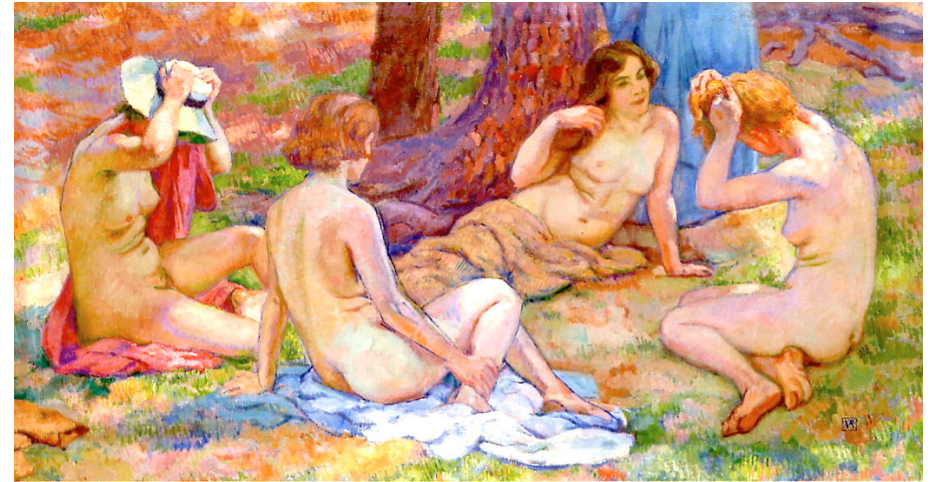

## Isaac Israëls (1865-1934)

**Reclining Nude (c1917)** CP

**Reclining Reading Nude (c1915-22)** CP

# Théo van Rysselberghe (1862-1926)

**Sitting Bathers**  
(c1910) CP

**Bathing Women**  
(1897) Neues  
Museum Weimar

**Sitting  
Nude**  
(1905)  
Albertina

**Scarlet  
Ribbon**  
(1906)  
CP

**Reclining Woman** (1897) Dayton Art Institute