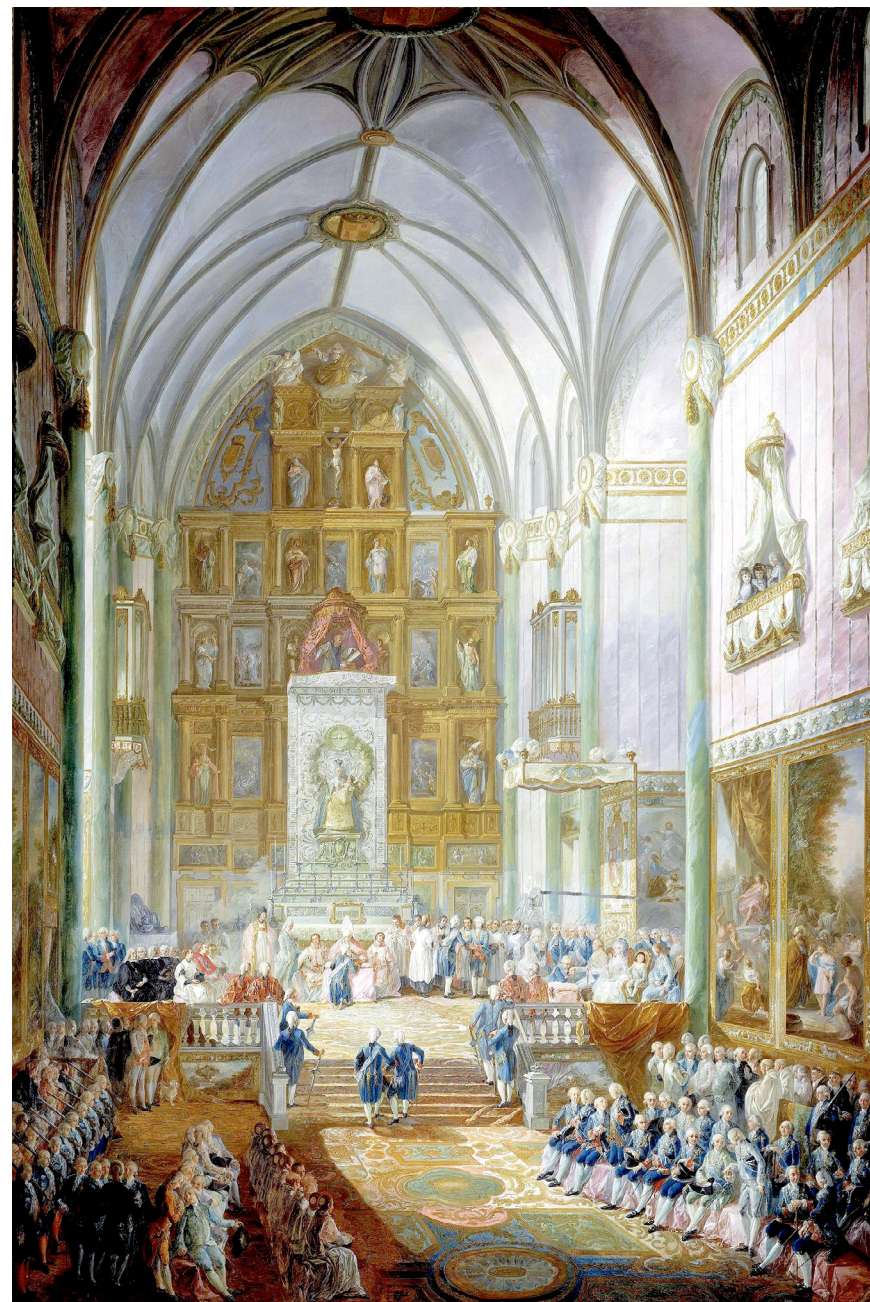

# Luis Paret y Alcázar

(1746-1799)

Self-Portrait (c1779) CP

Compiled by Toon Senta

**Royal Couples (1770) Museo del Prado**

**View of El Arenal in Bilbao (c1783) Bilbao Fine Arts Museum**

**The Botanical Garden from Paseo del Prado  
(c1790) Museo del Prado**

**View of Fuenterrabía (1786)** Bilbao Fine Arts Museum

**Masked Ball (c1767)** Museo del Prado

**Swearing of Fernando VII as Prince of Asturias**  
(c1791) Museo del Prado

**The Shop of Anticuarian Geniani** (1772) Lázaro Galdiano Museum

**The Letter** (c1772) CP

**Charles III Dining before the Court (c1775) Museo del Prado**

**Circumspection of Diogenes** (1780) Real Academia de Bellas Artes de San Fernando

**View of Bermeo (1783)**  
Bilbao Fine Arts Museum