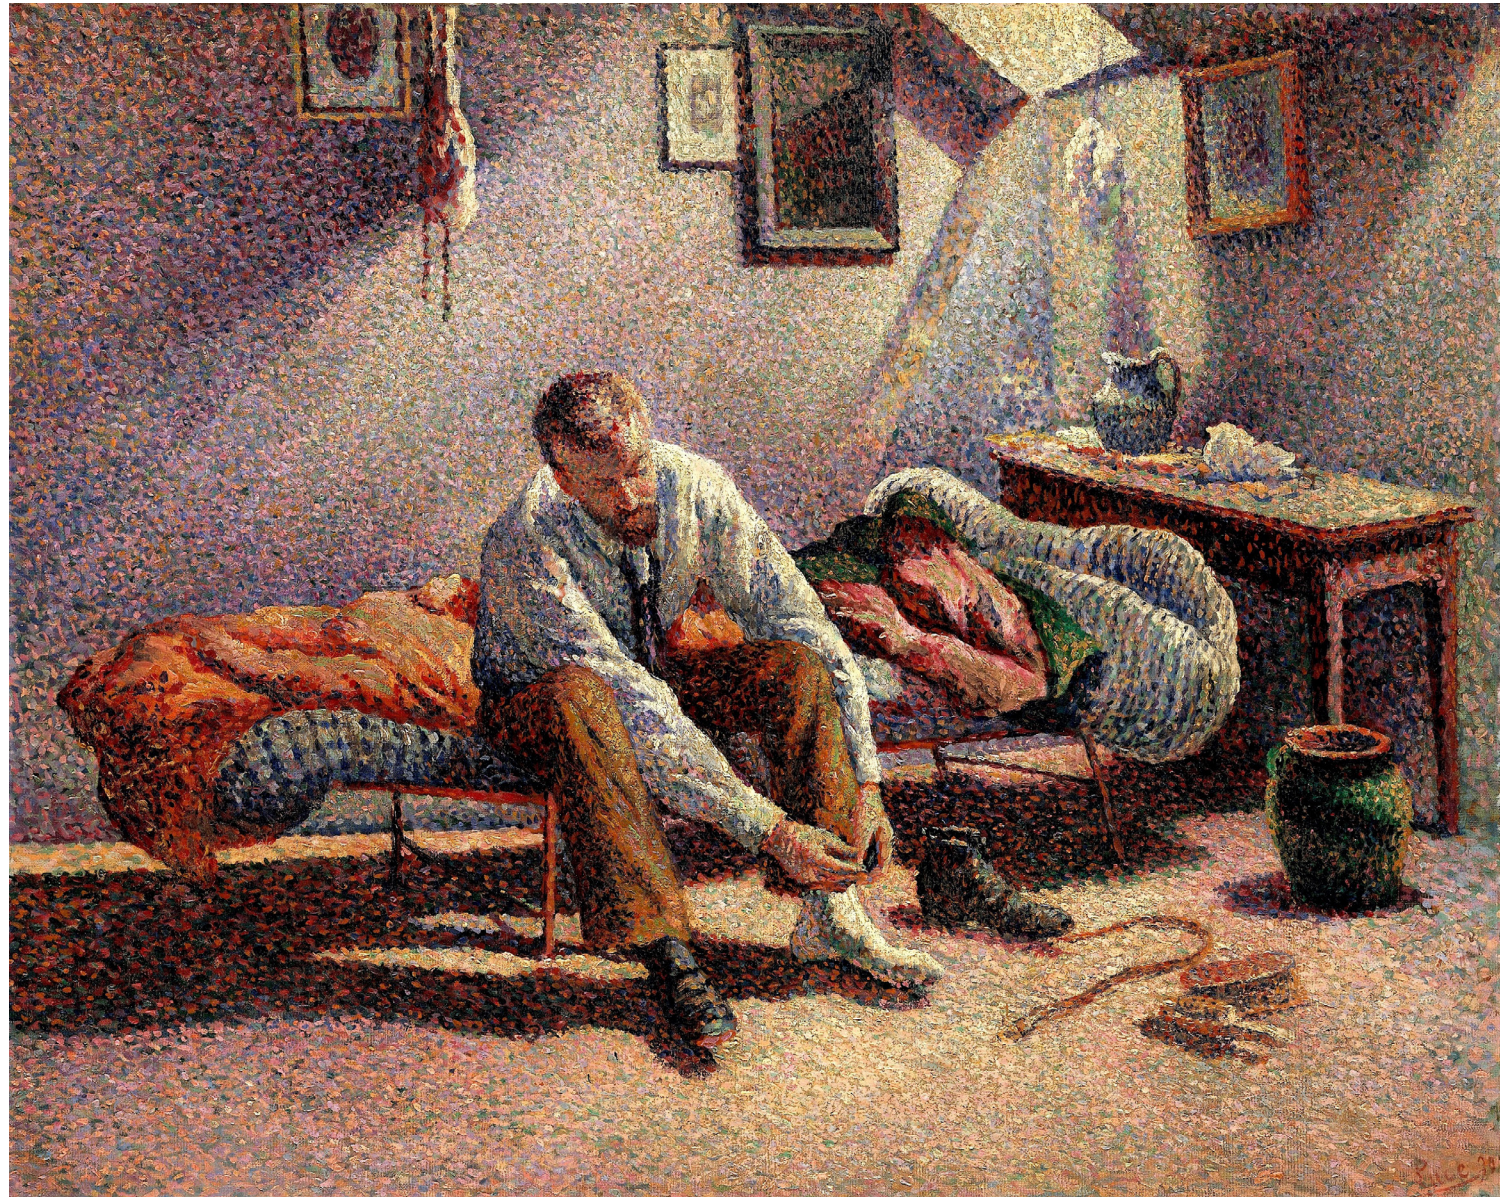

# Maximilian Luce

(1858-1941)

Self-Portrait (c 1925-30) CP

Compiled by Toon Senta

**The Artist's Room, rue Lavin (1878) CP**

**La Rue Mouffetard (1889-90)**  
Indianapolis Museum of Art

**Morning, Interior (1890) Metropolitan Museum of Art**

**Nu se Coiffant (1889) CP**

**Portrait d'un Paysan (c1892) CP**

**Madame Luce on the Balcony (1893) CP**

**The Port of Saint-Tropez (1893)**

**La Locomotive, Environs  
De Charleroi (c1896) CP**

Scène de Rue à Paris (1896) CP