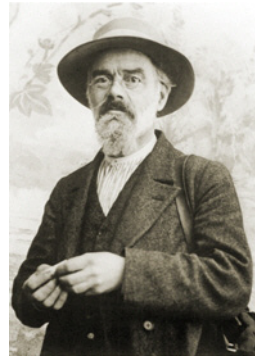

# Maximilian Luce

(1858-1941)

Self-Portrait (c 1925-30) CP

Compiled by Toon Senta

**The Artist's Room, rue Lavin (1878) CP**

**La Rue Mouffetard (1889-90)**  
Indianapolis Museum of Art

**Morning, Interior (1890) Metropolitan Museum of Art**

**Nu se Coiffant (1889) CP**

**Portrait d'un Paysan (c1892) CP**

**Madame Luce on the Balcony (1893) CP**

**The Port of Saint-Tropez (1893)**

**La Locomotive, Environs  
De Charleroi (c1896) CP**

Scène de Rue à Paris (1896) CP