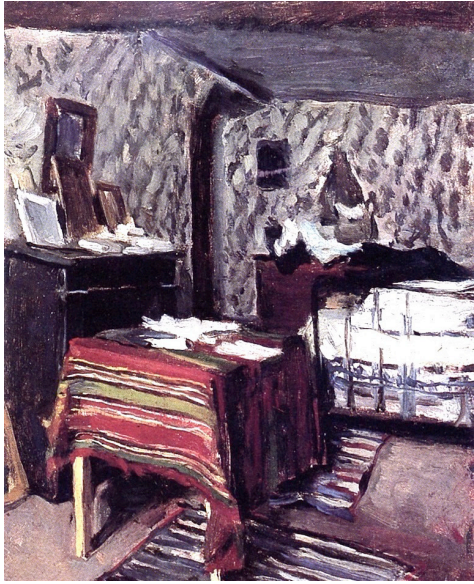

# Maximilian Luce

(1858-1941)

Self-Portrait (c 1925-30) CP

Compiled by Toon Senta

**The Artist's Room, rue Lavin (1878) CP**

**La Rue Mouffetard (1889-90)**  
Indianapolis Museum of Art

**Morning, Interior (1890) Metropolitan Museum of Art**

**Nu se Coiffant (1889) CP**

**Portrait d'un Paysan (c1892) CP**

**Madame Luce on the Balcony (1893) CP**

**The Port of Saint-Tropez (1893)**

**La Locomotive, Environs  
De Charleroi (c1896) CP**

Scène de Rue à Paris (1896) CP