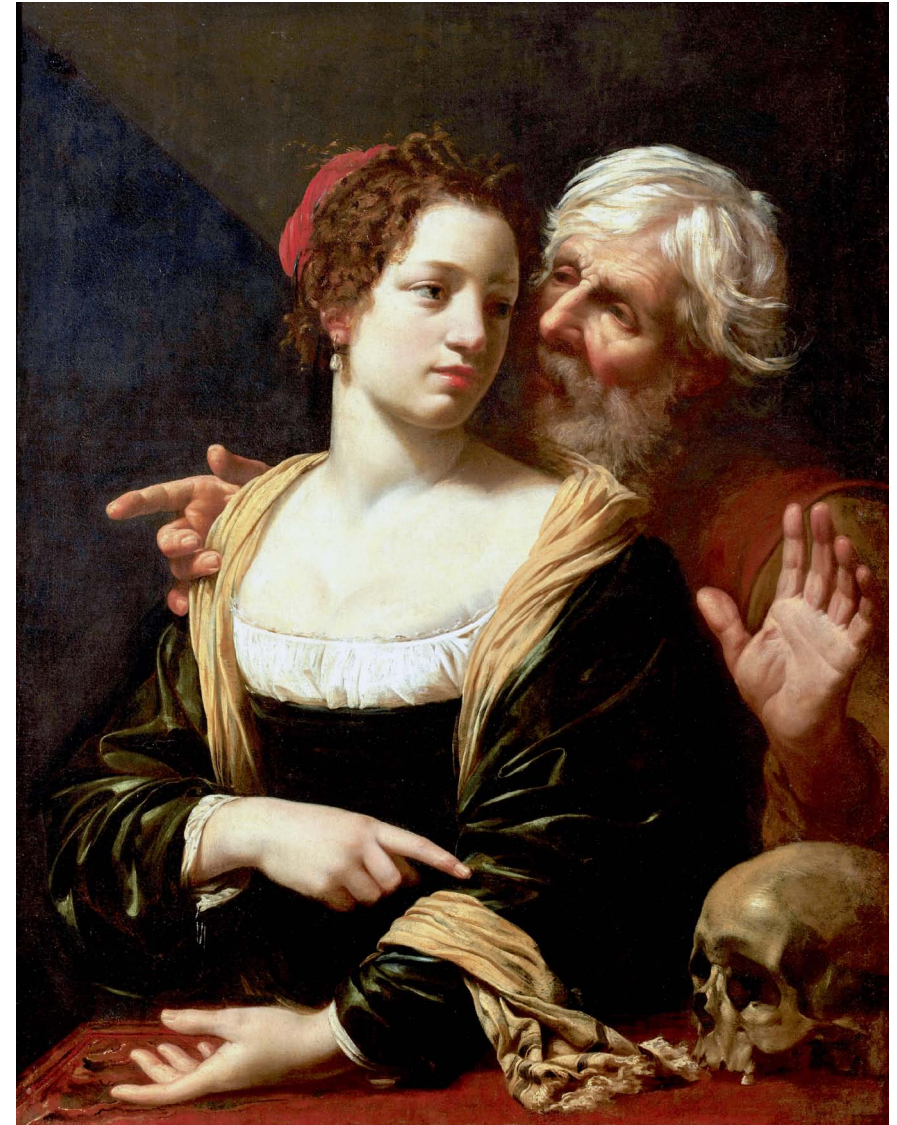

Woman Playing a Guitar (c1618) MMoA
Artist's Wife as Magdalen (c1627)
Los Angeles County Museum of Art

Ill-Matched Couple (Vanitas) (c1621) Natl Museum in Warsaw

Louis XIII between France and Navarre (1650s) Louvre

The Toilet of Venus
(c1626) Gemäldegalerie

Simon Vouet

(1590-1649)