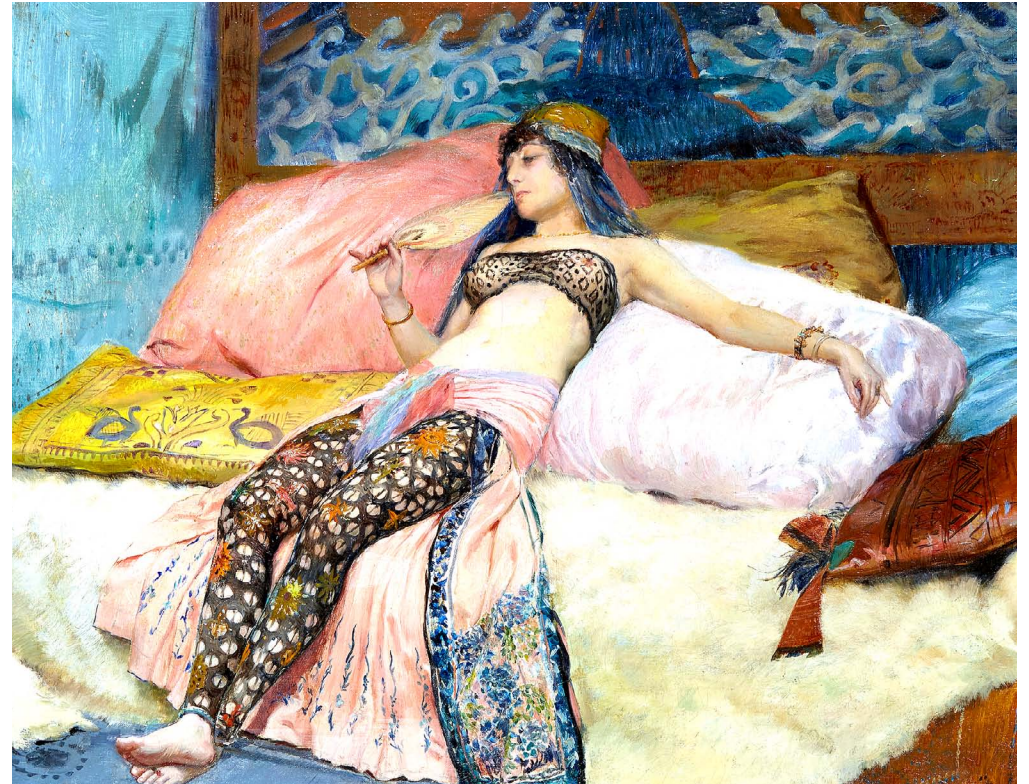

Mirror (??) CP

Marie Rochegrosse in the Dining Room (1904) CP

Portrait of Sarah Bernhardt (??) CP

Blue Princess (??) CP

Reclining Beauty (??) CP

Idle Moments - Lion and Slave (??) CP

Georges Rochegrosse (1859-1938)