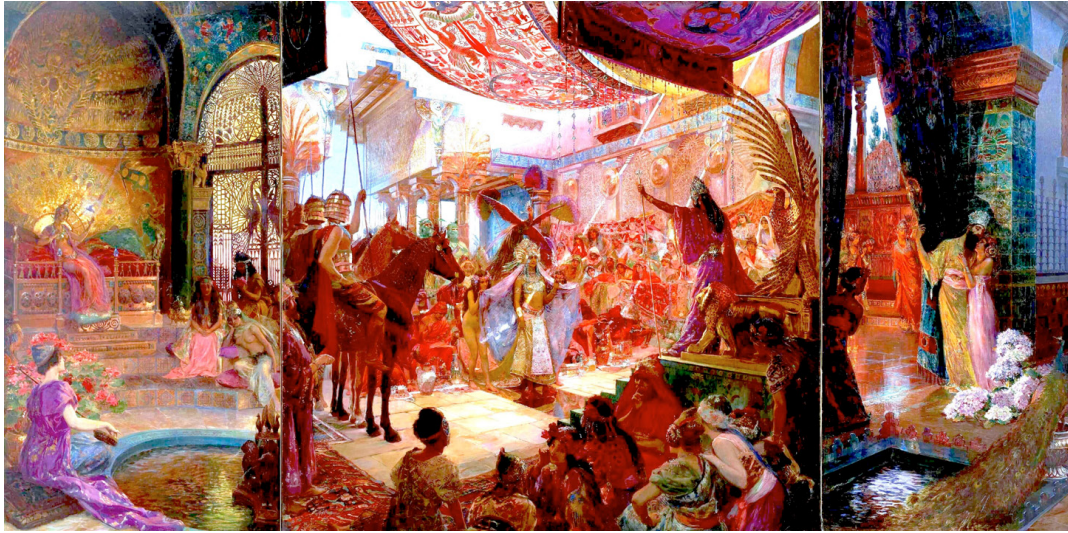

Georges Rochegrosse

(1859-1938)

Self-Portrait (1885-86) Musée Anne-de-Beaujeu

Compiled by Toon Senta

Marie Rochegrosse in the Dining Room (1904) CP

Bal of Ardents (1889) CP

The Knight of the Flowers (1894) Musée d'Orsay

Legend of the Queen of Sheba and King Solomon (c1901) CP

Dancers and Musicians in Theatrum (??) CP

Study for the Fire of Persepolis (c1938) CP

Reclining Beauty (??) CP

Portrait of Sarah Bernhardt (??) CP

Blue Princess
(??) CP