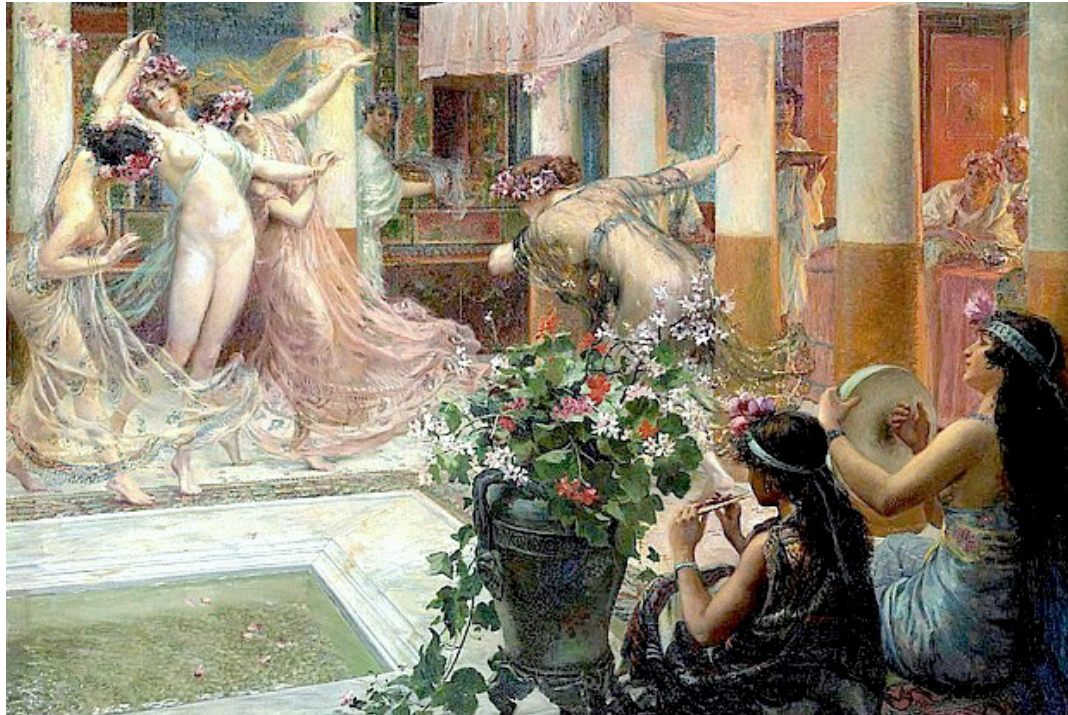

Georges Rochegrosse

(1859-1938)

Self-Portrait (1885-86) Musée Anne-de-Beaujeu

Compiled by Toon Senta

Marie Rochegrosse in the Dining Room (1904) CP

Bal of Ardents (1889) CP

The Knight of the Flowers (1894) Musée d'Orsay

Legend of the Queen of Sheba and King Solomon (c1901) CP

Dancers and Musicians in Theatrum (??) CP

Study for the Fire of Persepolis (c1938) CP

Reclining Beauty (??) CP

Portrait of Sarah Bernhardt (??) CP

Blue Princess
(??) CP

Toilet (??) CP

Salammbô with Doves (1895) Musée d'Art et d'Histoire Marcel-Dessal

Old Fashioned Flirtation (??) CP

Mirror (??) CP

Woman Lying (??) CP

Idle Moments - Lion and Slave (??) CP

Odalisque (??) CP

Grateful acknowledgement is made to Wikipedia and Wikipedia Commons and all institutions and private individuals providing high quality access to copies of paintings in the public domain in countries where the copyright term is the author's life plus 70 years or fewer.