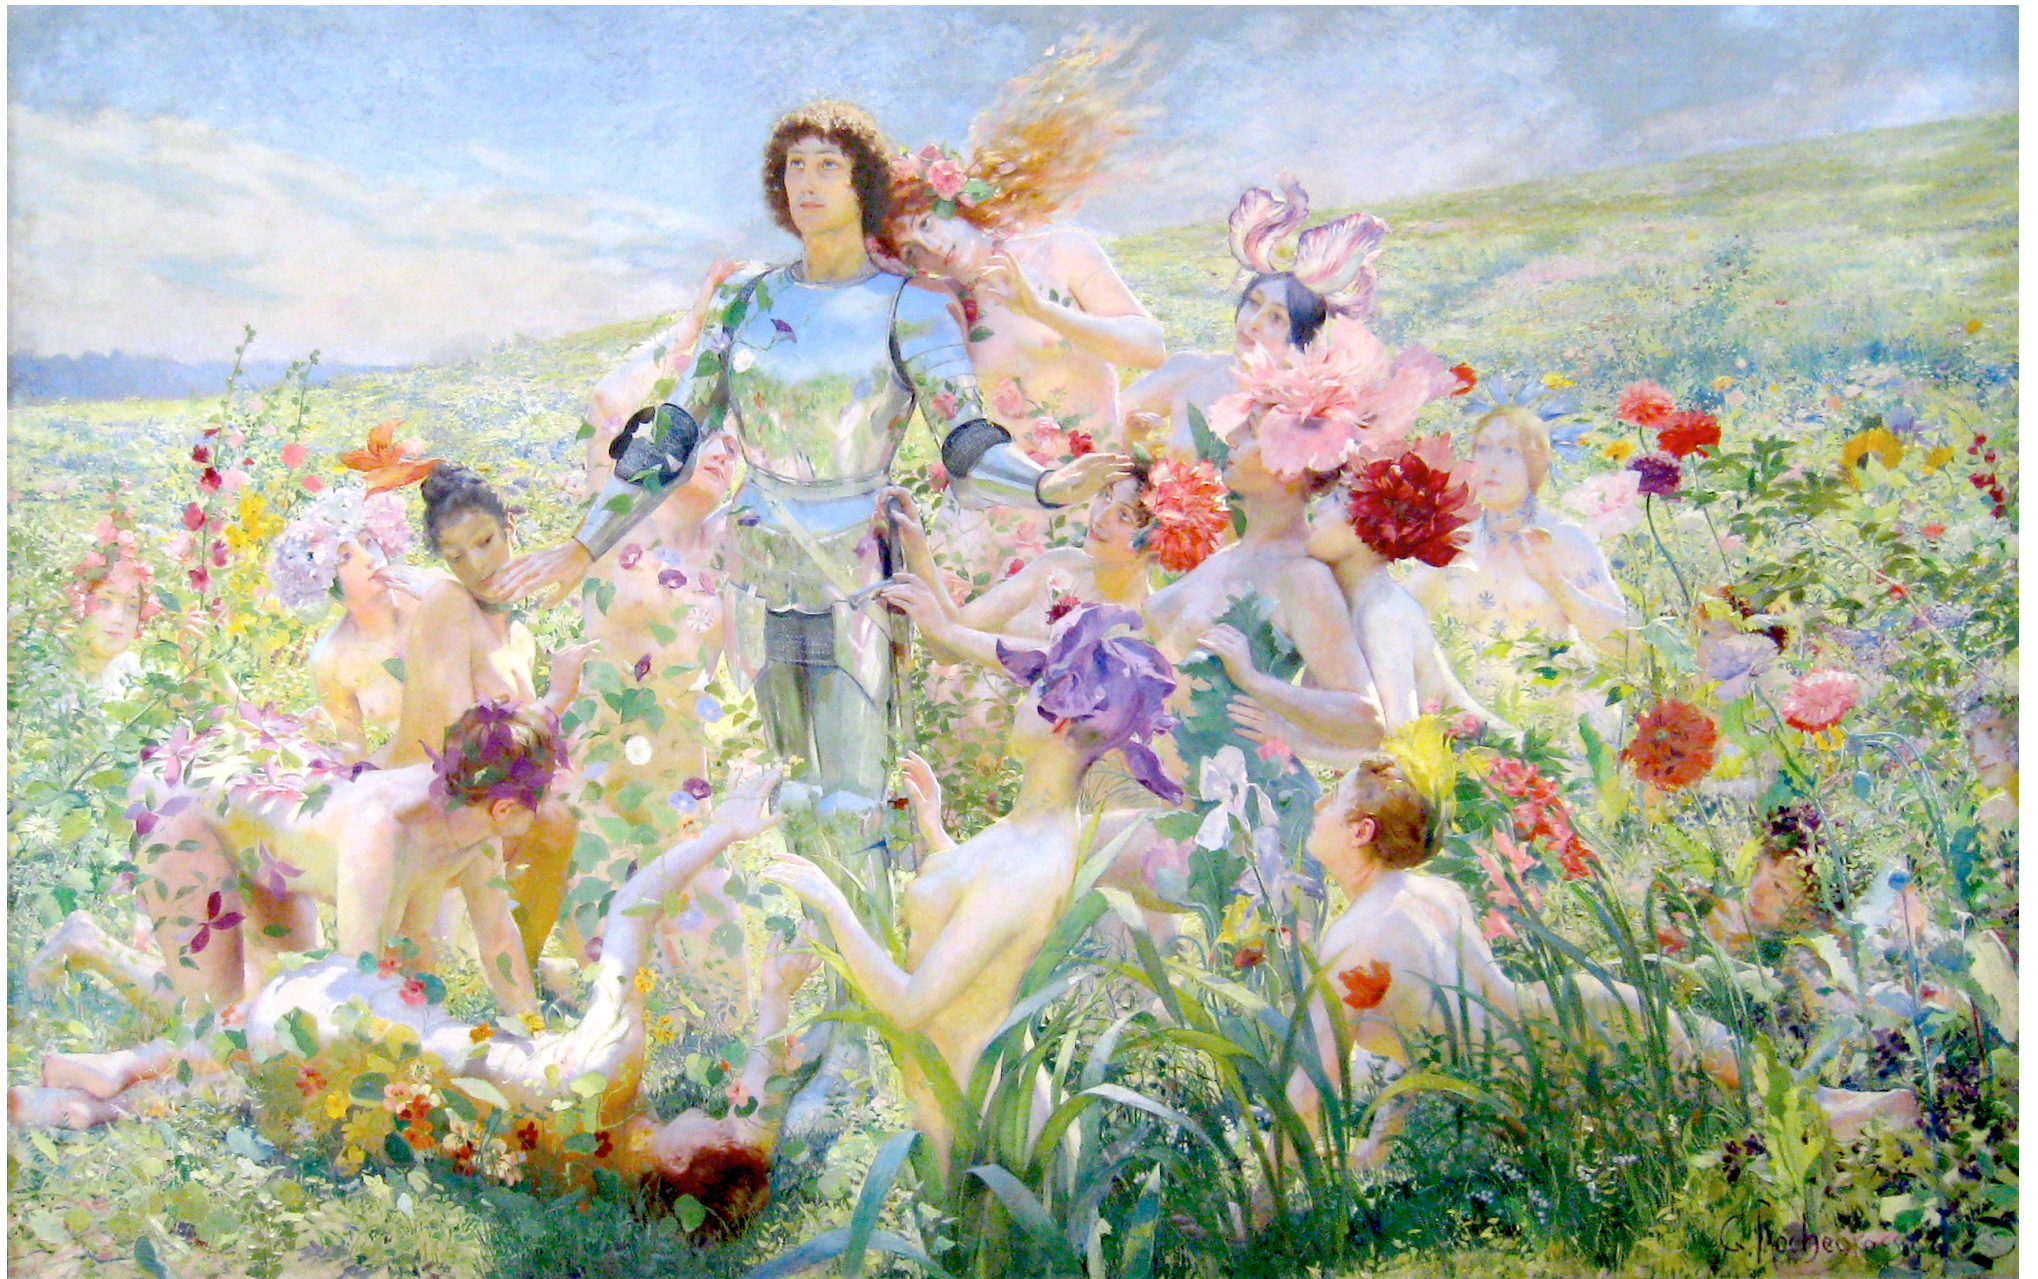

Georges Rochegrosse

(1859-1938)

Self-Portrait (1885-86) Musée Anne-de-Beaujeu

Compiled by Toon Senta

Marie Rochegrosse in the Dining Room (1904) CP

Bal of Ardents (1889) CP

The Knight of the Flowers (1894) Musée d'Orsay

Legend of the Queen of Sheba and King Solomon (c1901) CP

Dancers and Musicians in Theatrum (??) CP

Study for the Fire of Persepolis (c1938) CP

Reclining Beauty (??) CP

Portrait of Sarah Bernhardt (??) CP

Blue Princess
(??) CP

Toilet (??) CP

Salammbô with Doves (1895) Musée d'Art et d'Histoire Marcel-Dessal

Old Fashioned Flirtation (??) CP

Mirror (??) CP

Woman Lying (??) CP

Idle Moments - Lion and Slave (??) CP

Odalisque (??) CP

Grateful acknowledgement is made to Wikipedia and Wikipedia Commons and all institutions and private individuals providing high quality access to copies of paintings in the public domain in countries where the copyright term is the author's life plus 70 years or fewer.