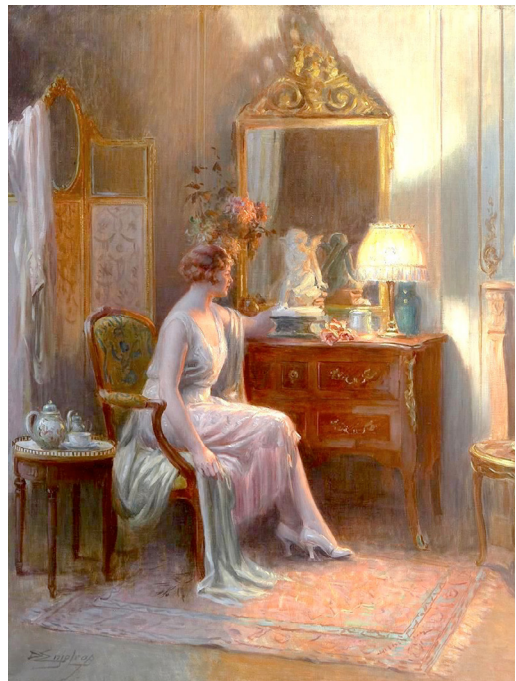

# Delphin Enjolras

(1857-1945)

(c1892)

Compiled by Toon Senta

Odalisque (c1900) CP

Stockings (c1900) CP

Reclining Nude(c1900) CP

**At the Fireplace (c1900) CP**

**Boudoir (c1900) CP**

**Bouquet (c1900) CP**

**Lady with a Bouquet**  
(c1900) CP

**Girl with a Cigarette**  
(c1900) CP

**Admiring a Sculpture**  
(c1900) CP

**Pensive** (c1900) CP

**Japanese Kimono**  
(c1900) CP

**The Little Statue (c1900) CP**

**In the Boudoir (c1900) CP**

**Reading by Lamp Light (c1900) CP**

**Tea Party (c1900) CP**

**Evening Party (c1900) CP**

**Tea and High Gossip (c1900) CP**

Grateful acknowledgement is made to Wikipedia and Wikipedia Commons and all institutions and private individuals providing high quality access to copies of paintings in the public domain in countries where the copyright term is the author's life plus 70 years or fewer.