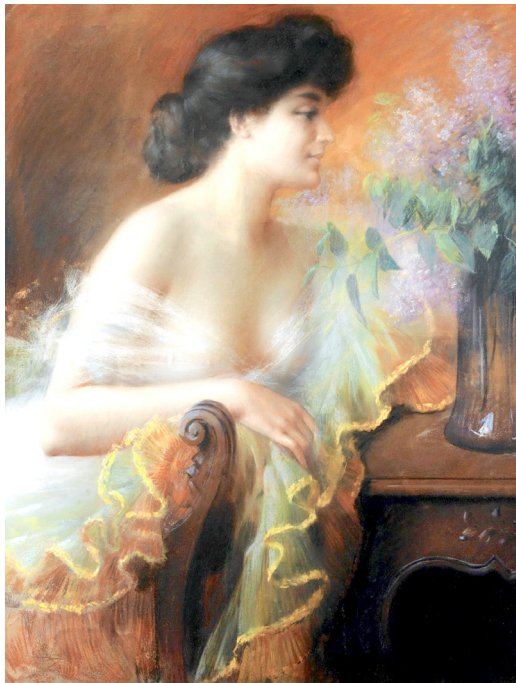

# Delphin Enjolras

(1857-1945)

(c1892)

Compiled by Toon Senta

Odalisque (c1900) CP

Stockings (c1900) CP

Reclining Nude(c1900) CP

**At the Fireplace (c1900) CP**

**Boudoir (c1900) CP**

**Bouquet (c1900) CP**

**Lady with a Bouquet**  
(c1900) CP

**Girl with a Cigarette**  
(c1900) CP

**Admiring a Sculpture**  
(c1900) CP

**Pensive** (c1900) CP

**Japanese Kimono**  
(c1900) CP

**The Little Statue (c1900) CP**

**In the Boudoir (c1900) CP**

**Reading by Lamp Light (c1900) CP**

**Tea Party (c1900) CP**

**Evening Party (c1900) CP**

**Tea and High Gossip (c1900) CP**

Grateful acknowledgement is made to Wikipedia and Wikipedia Commons and all institutions and private individuals providing high quality access to copies of paintings in the public domain in countries where the copyright term is the author's life plus 70 years or fewer.