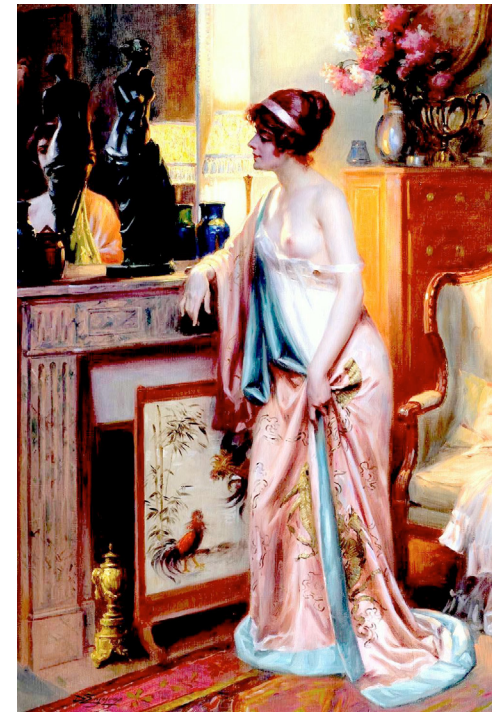

# Delphin Enjolras

(1857-1945)

(c1892)

Compiled by Toon Senta

Odalisque (c1900) CP

Stockings (c1900) CP

Reclining Nude(c1900) CP

**At the Fireplace (c1900) CP**

**Boudoir (c1900) CP**

**Bouquet (c1900) CP**

**Lady with a Bouquet**  
(c1900) CP

**Girl with a Cigarette**  
(c1900) CP

**Admiring a Sculpture**  
(c1900) CP

**Pensive** (c1900) CP

**Japanese Kimono**  
(c1900) CP

**The Little Statue (c1900) CP**

**In the Boudoir (c1900) CP**

**Reading by Lamp Light (c1900) CP**

**Tea Party (c1900) CP**

**Evening Party (c1900) CP**

**Tea and High Gossip (c1900) CP**

Grateful acknowledgement is made to Wikipedia and Wikipedia Commons and all institutions and private individuals providing high quality access to copies of paintings in the public domain in countries where the copyright term is the author's life plus 70 years or fewer.