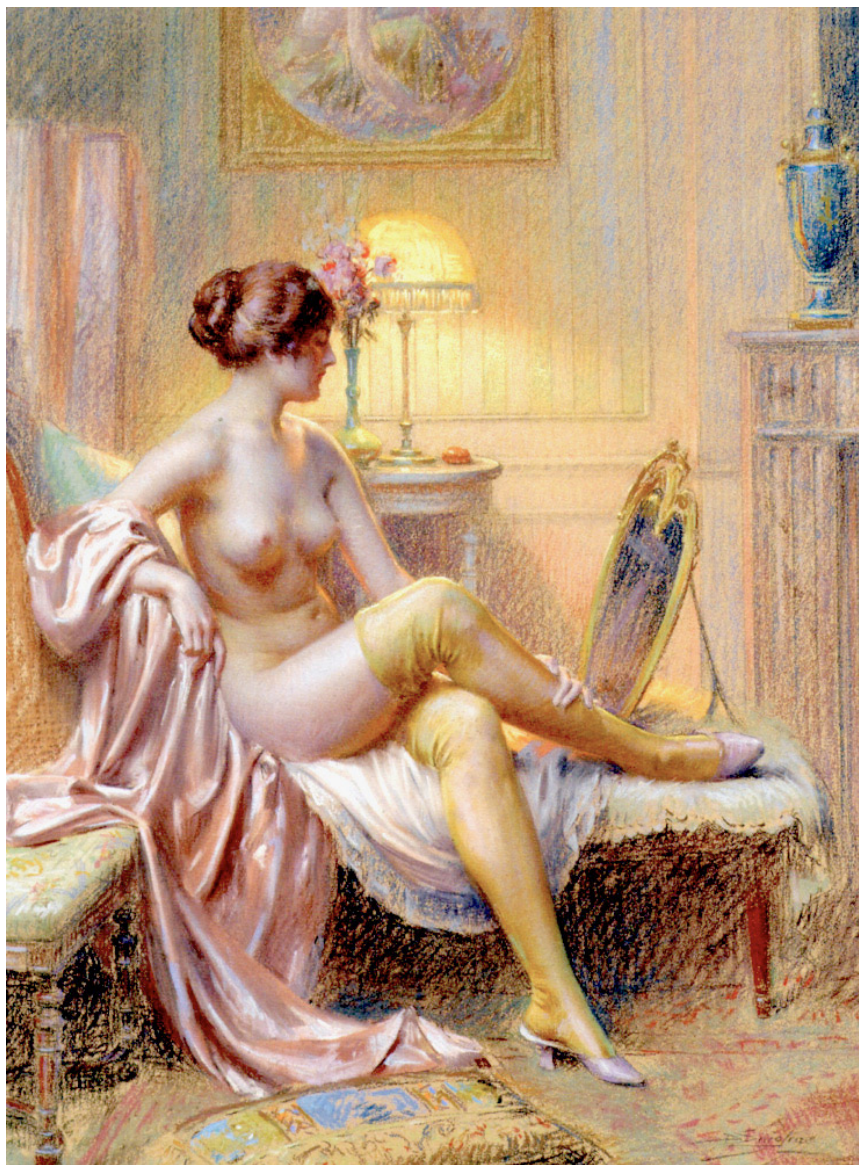

# Delphin Enjolras

(1857-1945)

(c1892)

Compiled by Toon Senta

Odalisque (c1900) CP

Stockings (c1900) CP

Reclining Nude(c1900) CP

**At the Fireplace (c1900) CP**

**Boudoir (c1900) CP**

**Bouquet (c1900) CP**

**Lady with a Bouquet**  
(c1900) CP

**Girl with a Cigarette**  
(c1900) CP

**Admiring a Sculpture**  
(c1900) CP

**Pensive** (c1900) CP

**Japanese Kimono**  
(c1900) CP

**The Little Statue (c1900) CP**

**In the Boudoir (c1900) CP**

**Reading by Lamp Light (c1900) CP**

**Tea Party (c1900) CP**

**Evening Party (c1900) CP**

**Tea and High Gossip (c1900) CP**

Grateful acknowledgement is made to Wikipedia and Wikipedia Commons and all institutions and private individuals providing high quality access to copies of paintings in the public domain in countries where the copyright term is the author's life plus 70 years or fewer.