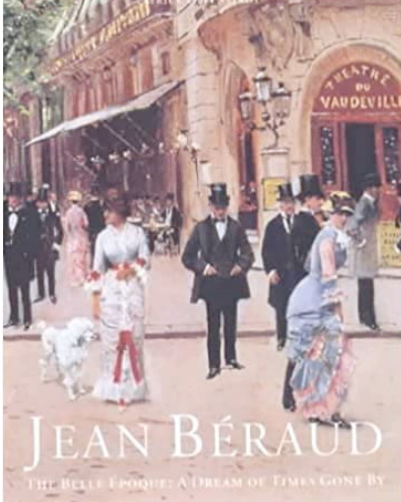

Jean Béraud (1849-1935)

Self-portrait
(c1909) CP

Compiled by Toon Senta

Church of Saint-Philippe-du-Roule (1877) Metropolitan Museum of Art

Paris Kiosk (1880-84) Walters Art Museum

Windy Day on the Pont des Arts (1880s) Metropolitan Museum of Art

Coquelin Monologue (1882) CP

Conversation (c1890) CP

Absinthe (c1909) Musée Carnavalet

Night beauties (1905) Musée Carnavalet

Dinner at the Ambassadors (c1880) Musée Carnavalet

Grateful acknowledgement is made to Wikipedia and Wikipedia Commons and all institutions and private individuals providing high quality access to copies of paintings in the public domain in countries where the copyright term is the author's life plus 70 years or fewer.