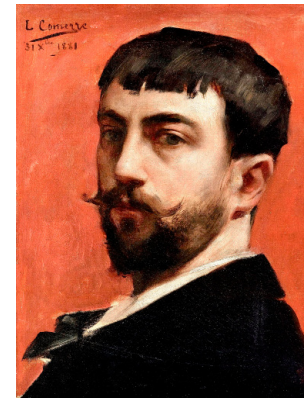

(1896)

Compiled by Toon Senta

Rococo - Neo-Classical

French Nudes

Compiled by Toon Senta

Jean-Léon Gérôme (1824-1904)

Self-portrait (1844)
Eskesazi Museum of Art

Jean-Léon Gérôme (Nadar c1870)
Bibliothèque Nationale de France

Self-portrait (1886)
Aberdeen Art Gallery

Compiled by Toon Senta

Puvis de Chavannes (1824-1898)

Jean-Léon Gérôme (Nadar c1870)
Bibliothèque Nationale de France

Self-portrait (1886)
Aberdeen Art Gallery

(1882) Photo: Jebulon

Compiled by Toon Senta

William-Adolphe Bouguereau (1825-1905)

Self-portrait (1879) Montreal Museum of Fine Arts

Compiled by Toon Senta

Jules Lefebvre (1836-1911)

Jules Lefebvre (c1880) CP

Compiled by Toon Senta

Léon Comerre (1850-1916)

Self-Portrait (1881)
Musée des Beaux-Arts de la Ville de Paris

Compiled by Toon Senta

Delphin Enjolras (1857-1945)

(c1892)

Compiled by Toon Senta

Neoclassical Nudes + Portraits

- Mayer, Constance (1774–1821)
- Bouguereau, William (1825–1905)
- Baudry, Paul-J-Aimé (1828–1886)
- Parrot, Philippe (1831–1894)
- Ballavoine, Jules Fredric (1856–1929)
- Collin, Raphaël (1850–1916)
- Dantan, Édouard Joseph (1856–1929)
- Quinsac, Paul Auguste (1856–1929)
- Gervais, Paul Jean (1859–1944)
- Seignac, Guillaume (1870–1924)