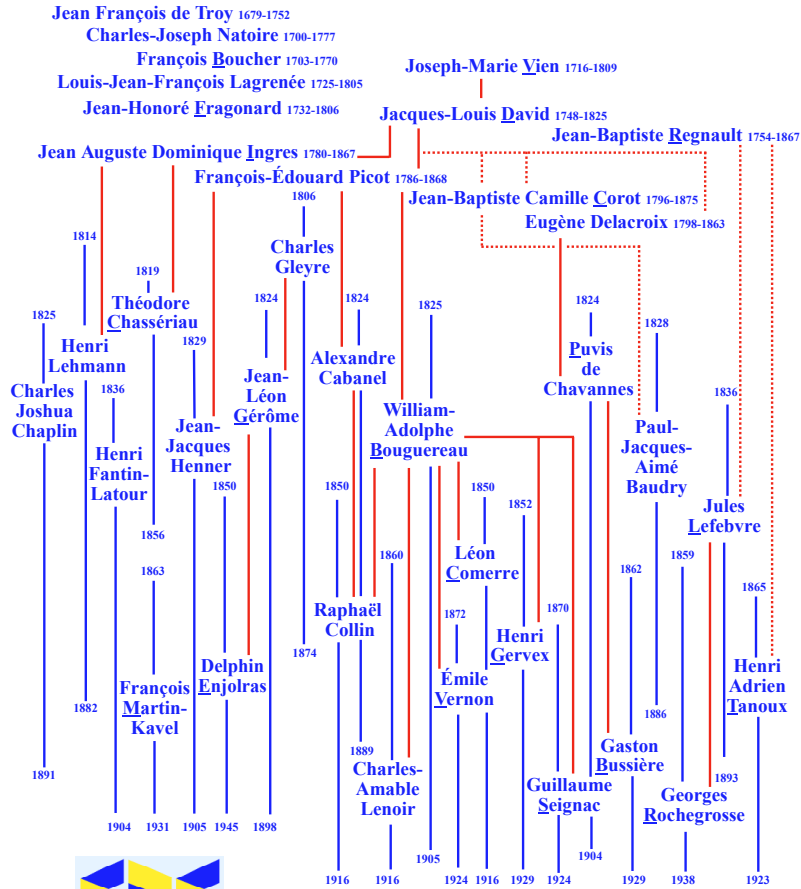

Compiled by Toon Senta

Jean Béraud (1849-1935)

Self-portrait
(c1909) CP

Compiled by Toon Senta

Henri Gervex (1852-1929)

(1902) Revue illustrée

Compiled by Toon Senta

Maîtres de l'Affiche
(1880-1900)

(1896)

Compiled by Toon Senta

Rococo - Neo-Classical

French Nudes

Compiled by Toon Senta

Jean-Léon Gérôme (1824-1904)

Self-portrait (1844)
Eskesazi Museum of Art

Jean-Léon Gérôme (Nadar c1870)
Bibliothèque Nationale de France