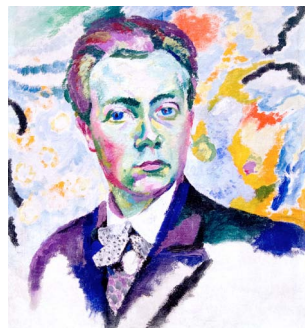

- (1910-1930)
- Pieter Mondrian** (1872-1944)
 - Pablo Picasso** (1881-1973)
 - Maurice Utrillo** (1883-1956)
 - Jean Metzinger** (1883-1956)
 - Amedeo Modigliani** (1884-1920)
 - Jules Pascin** (1885-1930)
 - Marc Chagall** (1887-1985)
 - Moïse Kisling** (1891-1953)
 - Chaïm Soutine** (1885-1930)

Compiled by Toon Senta

Henri Rousseau

(1844-1910)

Self-Portrait (1890) National Gallery Prague

Compiled by Toon Senta

Suzanne Valadon

(1865-1938)

(1885)

Compiled by Toon Senta

Eugène Galien-Laloue

(1854-1941)

(c1920)

Compiled by Toon Senta

Robert Delaunay

(1885-1941)

Self-Portrait (1905-06)
Musée National d'Art Moderne