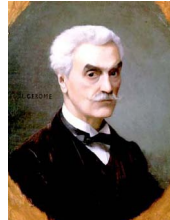

Compiled by Toon Senta

Jean Béraud (1849-1935)

Self-portrait
(c1909) CP

Compiled by Toon Senta

Henri Gervex (1852-1929)

(1902) Revue illustrée

Compiled by Toon Senta

Maîtres de l'Affiche
(1880-1900)

(1896)

Compiled by Toon Senta

Rococo - Neo-Classical

French Nudes

Compiled by Toon Senta

Jean-Léon Gérôme (1824-1904)

Self-portrait (1844)
Eskesazi Museum of Art

Jean-Léon Gérôme (Nadar c1870)
Bibliothèque Nationale de France

Self-portrait (1886)
Aberdeen Art Gallery

Compiled by Toon Senta

Puvis de Chavannes (1824-1898)

Jean-Léon Gérôme (Nadar c1870)
Bibliothèque Nationale de France

Self-portrait (1886)
Aberdeen Art Gallery

(1882) Photo: Jebulon