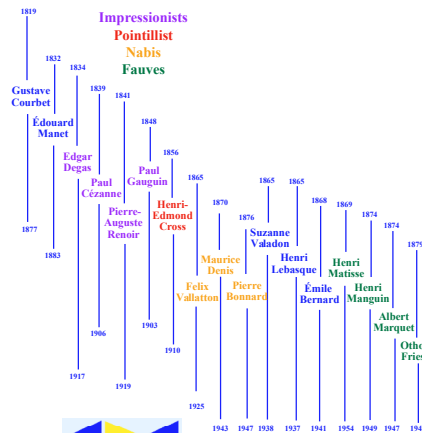

Gustave Courbet

(1819-1877)

(1860s) Photo: Nadal Gallica

L'Homme à la Pipe (c1848)
Fabre Museum

Compiled by Toon Senta

'Grands' and 'Petits' Boulevards (1884-1901)

Compiled by Toon Senta

Impress & Express French Nudes

Compiled by Toon Senta

Édouard Manet

(1832-1883)

Self-Portrait with Palette (1879) CP

Compiled by Toon Senta

Claude Monet

(1841-1926)

(1899 Photo: Nadar)