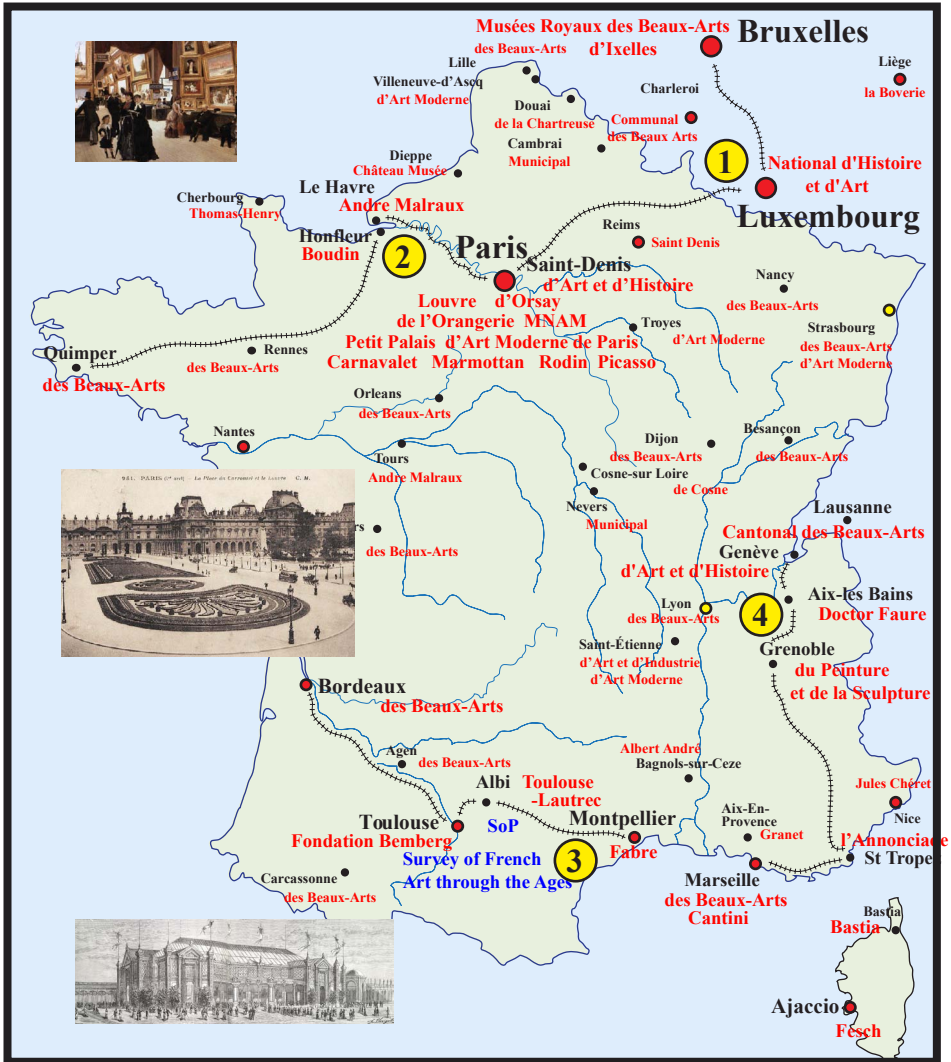

French World

Jean Clouet (1480-1541)
François Clouet (1510-1572)

François I and his Court
(1534) Condé Museum

François Clouet
(Gaultier 1582)
Bibliothèque nationale de France

Compiled by Toon Senta

Simon Vouet (1590-1649)

Self-portrait (1626-27)
Museum of Fine Arts of Lyon

Compiled by Toon Senta

French Golden Age (1600-1720)

School of Fontainebleau
Clouet Master of Flora

Caravaggisti - Genre
Vouet de Boulogne La Tour Nains