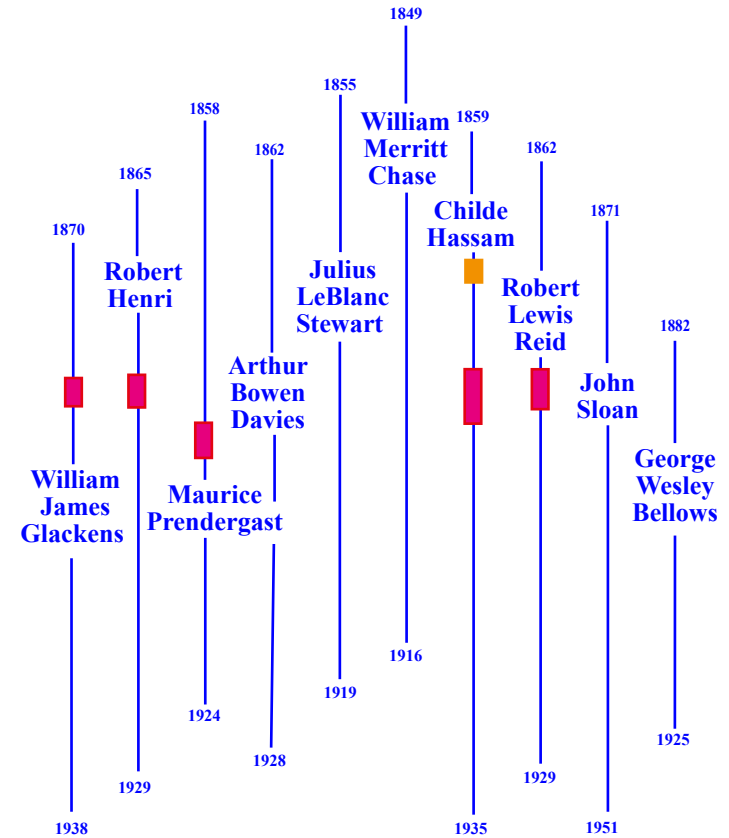

USA/Canada Australia Overview

Compiled by Toon Senta

Hudson River School (1830-1870)

Thomas Cole (1801-1848)

(c1844-48)
Photo: Brady

Portrait (Durand 1837) Berkshire Museum

Compiled by Toon Senta

Compiled by Toon Senta

Pioneers (1860-1910)

James Abbott McNeill Whistler

Whistler (1834-1903)

Portrait (Chase 1885) MMoA

Compiled by Toon Senta

Self-Portrait (c1872)
Detroit Institute of Arts

The Ten (1890-1920)

Childe Hassam

(1859-1935)

William Merritt Chase

(1849-1916)

Self Portrait in 4th Avenue Studio (1915-16)
Richmond Art Museum

Compiled by Toon Senta

Compiled by Toon Senta

Compiled by Toon Senta

Giverny - Frieseke

The House in Giverny
(Frieseke 1912)
Thyssen-Bornemisza Museum

The Artist's House at Giverny
(Claude Monet)
(1912-13) CP

Compiled by Toon Senta

USA Female Nude Paintings (1890-1930)

Compiled by Toon Senta