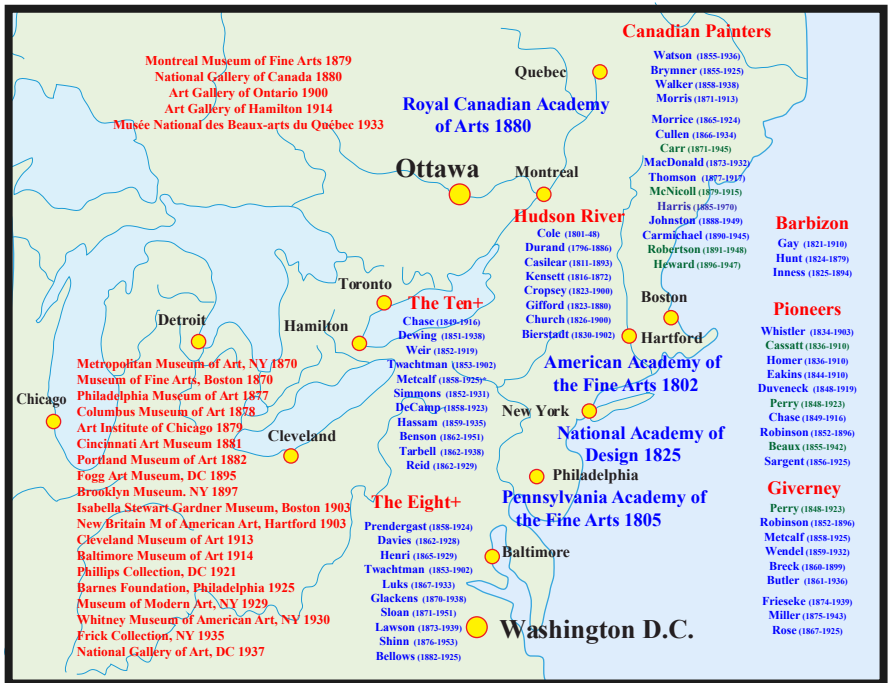

USA/Canada Australia Overview

Compiled by Toon Senta

Hudson River School (1830-1870)

Thomas Cole (1801-1848)

(c1844-48)
Photo: Brady

Portrait (Durand 1837) Berkshire Museum

Compiled by Toon Senta

Compiled by Toon Senta

Pioneers (1860-1910)

James Abbott McNeill Whistler

Whistler (1834-1903)

Portrait (Chase 1885) MMoA

Compiled by Toon Senta

Self-Portrait (c1872)
Detroit Institute of Arts

The Ten (1890-1920)

Childe Hassam

(1859-1935)

William Merritt Chase

(1849-1916)

Self Portrait in 4th Avenue Studio (1915-16)
Richmond Art Museum

Compiled by Toon Senta

Compiled by Toon Senta

Compiled by Toon Senta

Giverny - Frieseke