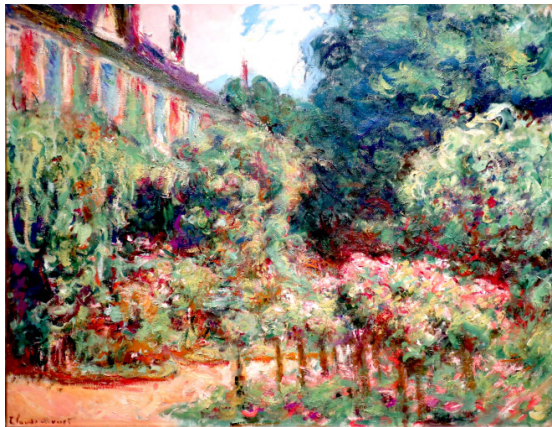

(1859-1935)

William Merritt Chase

(1849-1916)

Self Portrait in 4th Avenue Studio (1915-16)
Richmond Art Museum

Compiled by Toon Senta

Compiled by Toon Senta

Compiled by Toon Senta

Giverny - Frieseke

The House in Giverny
(Frieseke 1912)
Thyssen-Bornemisza Museum

The Artist's House at Giverny
(Claude Monet)
(1912-13) CP

Compiled by Toon Senta

USA Female Nude Paintings (1890-1930)

Compiled by Toon Senta