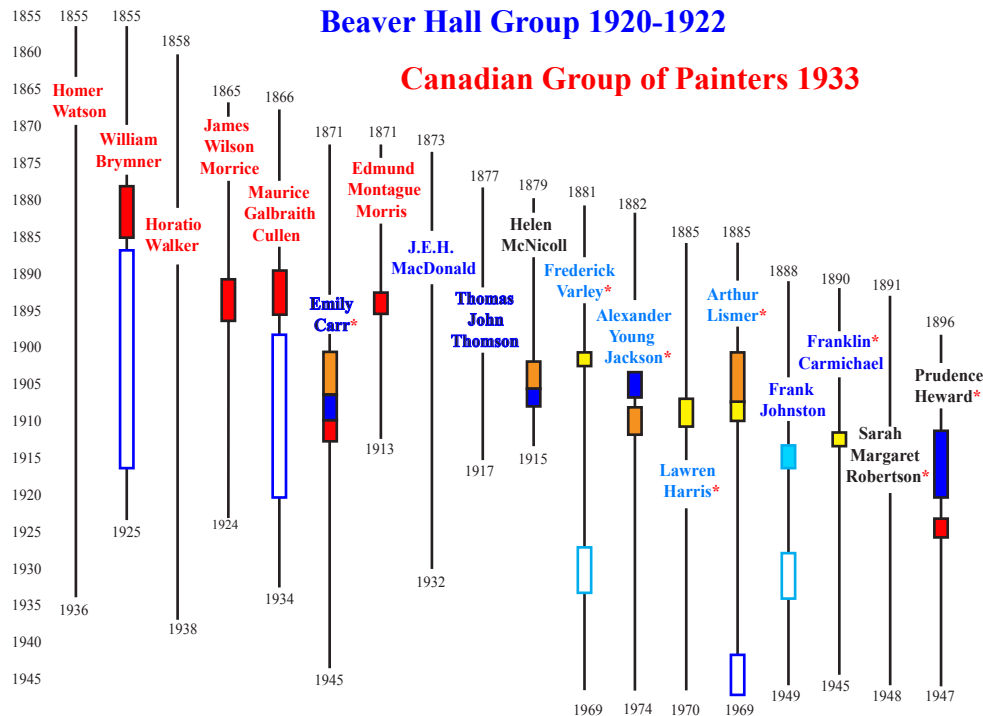

Wearing a Hat (c1900)
Smithsonian American Art Museum

Compiled by Toon Senta

Canadian Painters

(1880-1933)

Canadian Art Club 1907-1915

Group of Seven 1920-1933

Beaver Hall Group 1920-1922

Canadian Group of Painters 1933