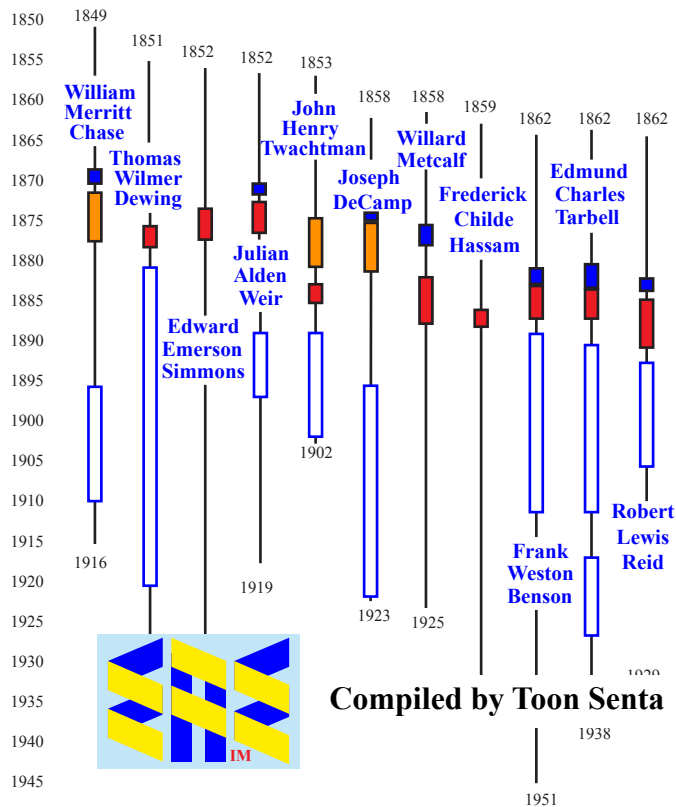

Pioneers (1860-1910)

James Abbott McNeill Whistler

Whistler (1834-1903)

Portrait (Chase 1885) MMoA

Compiled by Toon Senta

Self-Portrait (c1872)
Detroit Institute of Arts

The Ten (1890-1920)

Childe Hassam

(1859-1935)

William Merritt Chase

(1849-1916)

Self Portrait in 4th Avenue Studio (1915-16)
Richmond Art Museum

Compiled by Toon Senta

Compiled by Toon Senta

Compiled by Toon Senta

Giverny - Frieseke