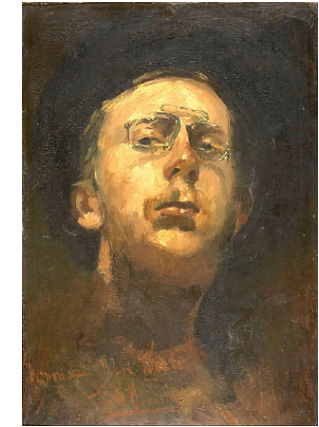

Dutch Gold Militia, Regent and Guild Group Portraits

Dutch and Flemish Still-Life Paintings (1550-1750)

Compiled by Toon Senta

Compiled by Toon Senta

Compiled by Toon Senta

Compiled by Toon Senta

Benelux Realism

Around the Hague School

Compiled by Toon Senta

Jean-François Portaels

(1818-1895)

Self-portrait (c1872) Royal Museum of Fine Arts Antwerp

Compiled by Toon Senta

Benelux - Impress/Express

Compiled by Toon Senta

James Ensor

(1860-1949)

Ensor at his Easel (c1890) Royal Museum of Fine Arts Antwerp

Compiled by Toon Senta

George Hendrik Breitner

(1857-1923)

Vincent van Gogh

(1853-1890)

Self-Portrait (1889) Musée d'Orsay

Compiled by Toon Senta

Self-portrait with Pince-nez (c1882) Kunstmuseum Den Haag

Compiled by Toon Senta

Théo van Rysselberghe

(1862-1926)

Self-portrait in a Green Waistcoat (1924) CP