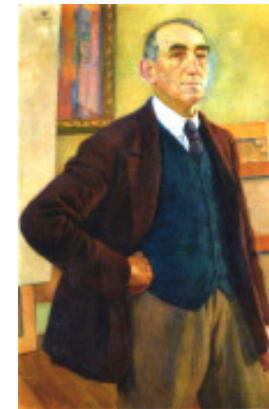

Self-Portrait (1889) Musée d'Orsay

Compiled by Toon Senta

Self-portrait with Pince-nez (c1882) Kunstmuseum Den Haag

Compiled by Toon Senta

Théo van Rysselberghe

(1862-1926)

Self-portrait in a Green Waistcoat (1924) CP

Compiled by Toon Senta

Isaac Israëls

(1865-1934)

Self-portrait (1919) CP

Compiled by Toon Senta

Grateful acknowledgement is made to Wikipedia and Wikipedia Commons and all institutions and private individuals providing high quality access to copies of paintings in the public domain in countries where the copyright term is the author's life plus 70 years or fewer.