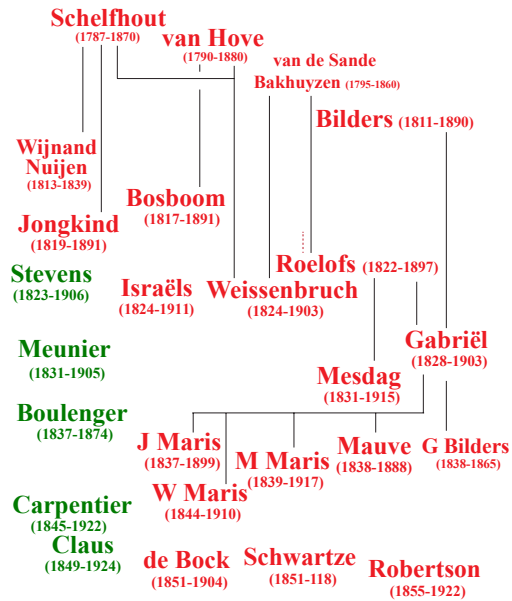

Jan Brueghel - Elder

(1568-1625)

Family of Jan Brueghel the Elder
(Rubens 1613-15)
Courtauld Institute of Art

Compiled by Toon Senta

Karel van Mander
(Goltzius/ Saenredam 1604)
Netherlands Inst Art History
(1548- 1606)

Karel van Mander

'Kunstkammern' Golden Age

Dutch and Flemish Landscape Painting (1550-1670)

Netherlands 'Cityscapes'

Renaissance Nudes - Netherlands (1500-1650)

Dutch Gold Female Portraits (1610-1670)

Low Countries Merry Genre (1590s-1630s)

Dutch Gold Militia, Regent and Guild Group Portraits

Dutch and Flemish Still-Life Paintings (1550-1750)

Compiled by Toon Senta

Compiled by Toon Senta

Compiled by Toon Senta

Compiled by Toon Senta

Benelux Realism

Around the Hague School

Compiled by Toon Senta

Jean-François Portaels

(1818-1895)

Self-portrait (c1872) Royal Museum of Fine Arts Antwerp

Compiled by Toon Senta

Benelux - Impress/Express

Compiled by Toon Senta