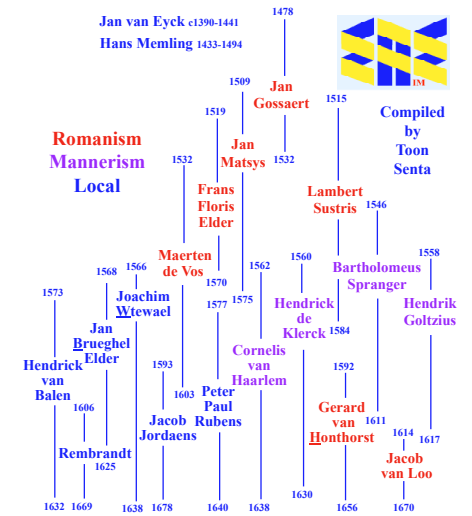

Jan Brueghel - Elder

(1568-1625)

Family of Jan Brueghel the Elder
(Rubens 1613-15)
Courtauld Institute of Art

Compiled by Toon Senta

Karel van Mander
(Goltzius/ Saenredam 1604)
Netherlands Inst Art History
(1548- 1606)

Karel van Mander

'Kunstkammern' Golden Age

Dutch and Flemish Landscape Painting (1550-1670)

Netherlands 'Cityscapes'

Renaissance Nudes - Netherlands (1500-1650)

Dutch Gold Female Portraits (1610-1670)

Low Countries Merry Genre (1590s-1630s)

Dutch Gold Militia, Regent and Guild Group Portraits

Dutch and Flemish Still-Life Paintings (1550-1750)

Compiled by Toon Senta

Compiled by Toon Senta

Compiled by Toon Senta

Compiled by Toon Senta

Benelux Realism